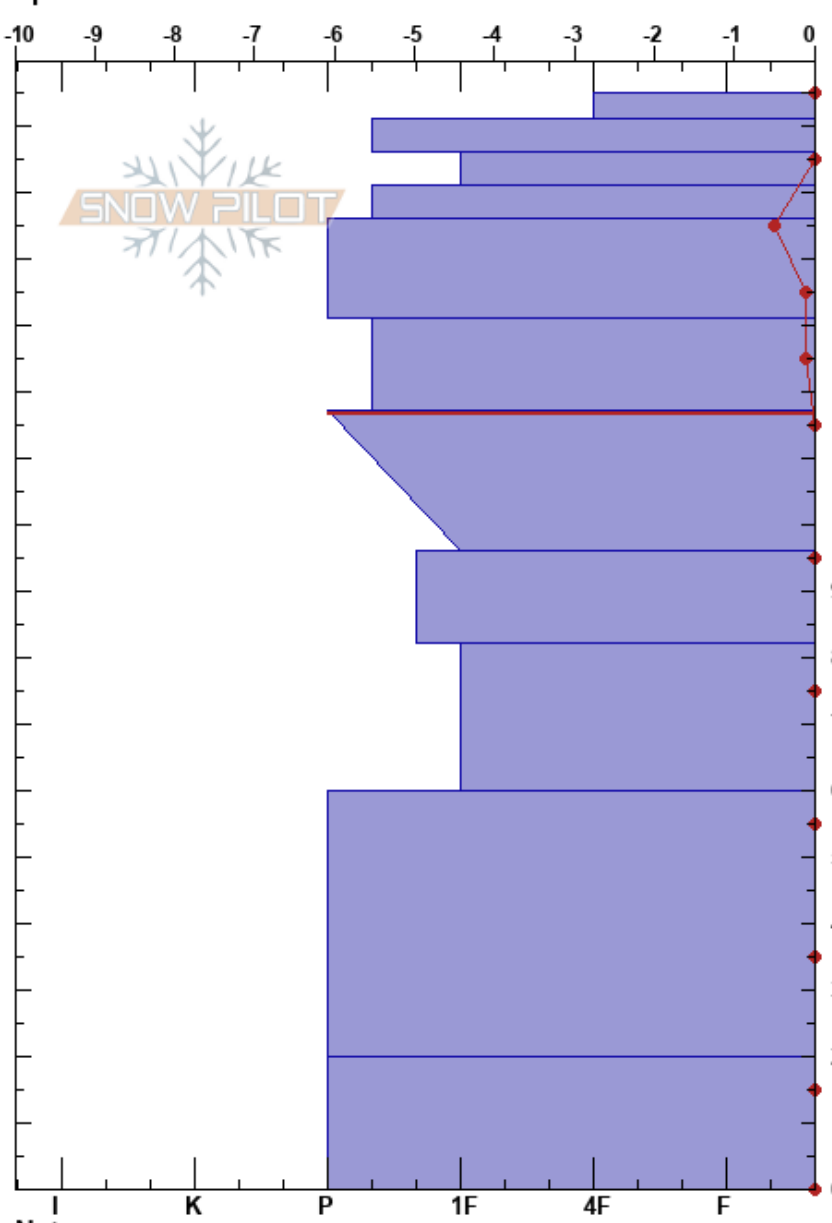

Blackjack Chute
 Wasatch Range
 UT
 Elevation: 9288 ft
 Aspect: NW
 Specifics:

Johanna Kelly
 03/16/2022 - 12:00pm
 Co-ord: 40.58211N, -111.64485W
 Slope Angle: 39°
 Wind Loading: no

Stability: Good
 Air Temperature: 31°C
 Sky Cover: OVC
 Precipitation: S-1
 Wind: Calm

HS: 165
 117-96cm: Problematic layer

Height (cm)	Crystal		Moisture	ρ kg/m ³	Stability tests & Layer comments
	Form	Size			
165	⚡	2			
160	+r	3	D		
155	⊙⊙		D		
150	/	1	D		
145	⊙⊙		D		
140	/	1			
130	/	2	D		
120	/	2	D		
117					← CT25, SP @117cm
110	○		D		
90	○		M		
70	○		M		
40	○		M		
10	○		M		

ECTX
 STN @117 cm

Notes: Permanently closed area within the resort.