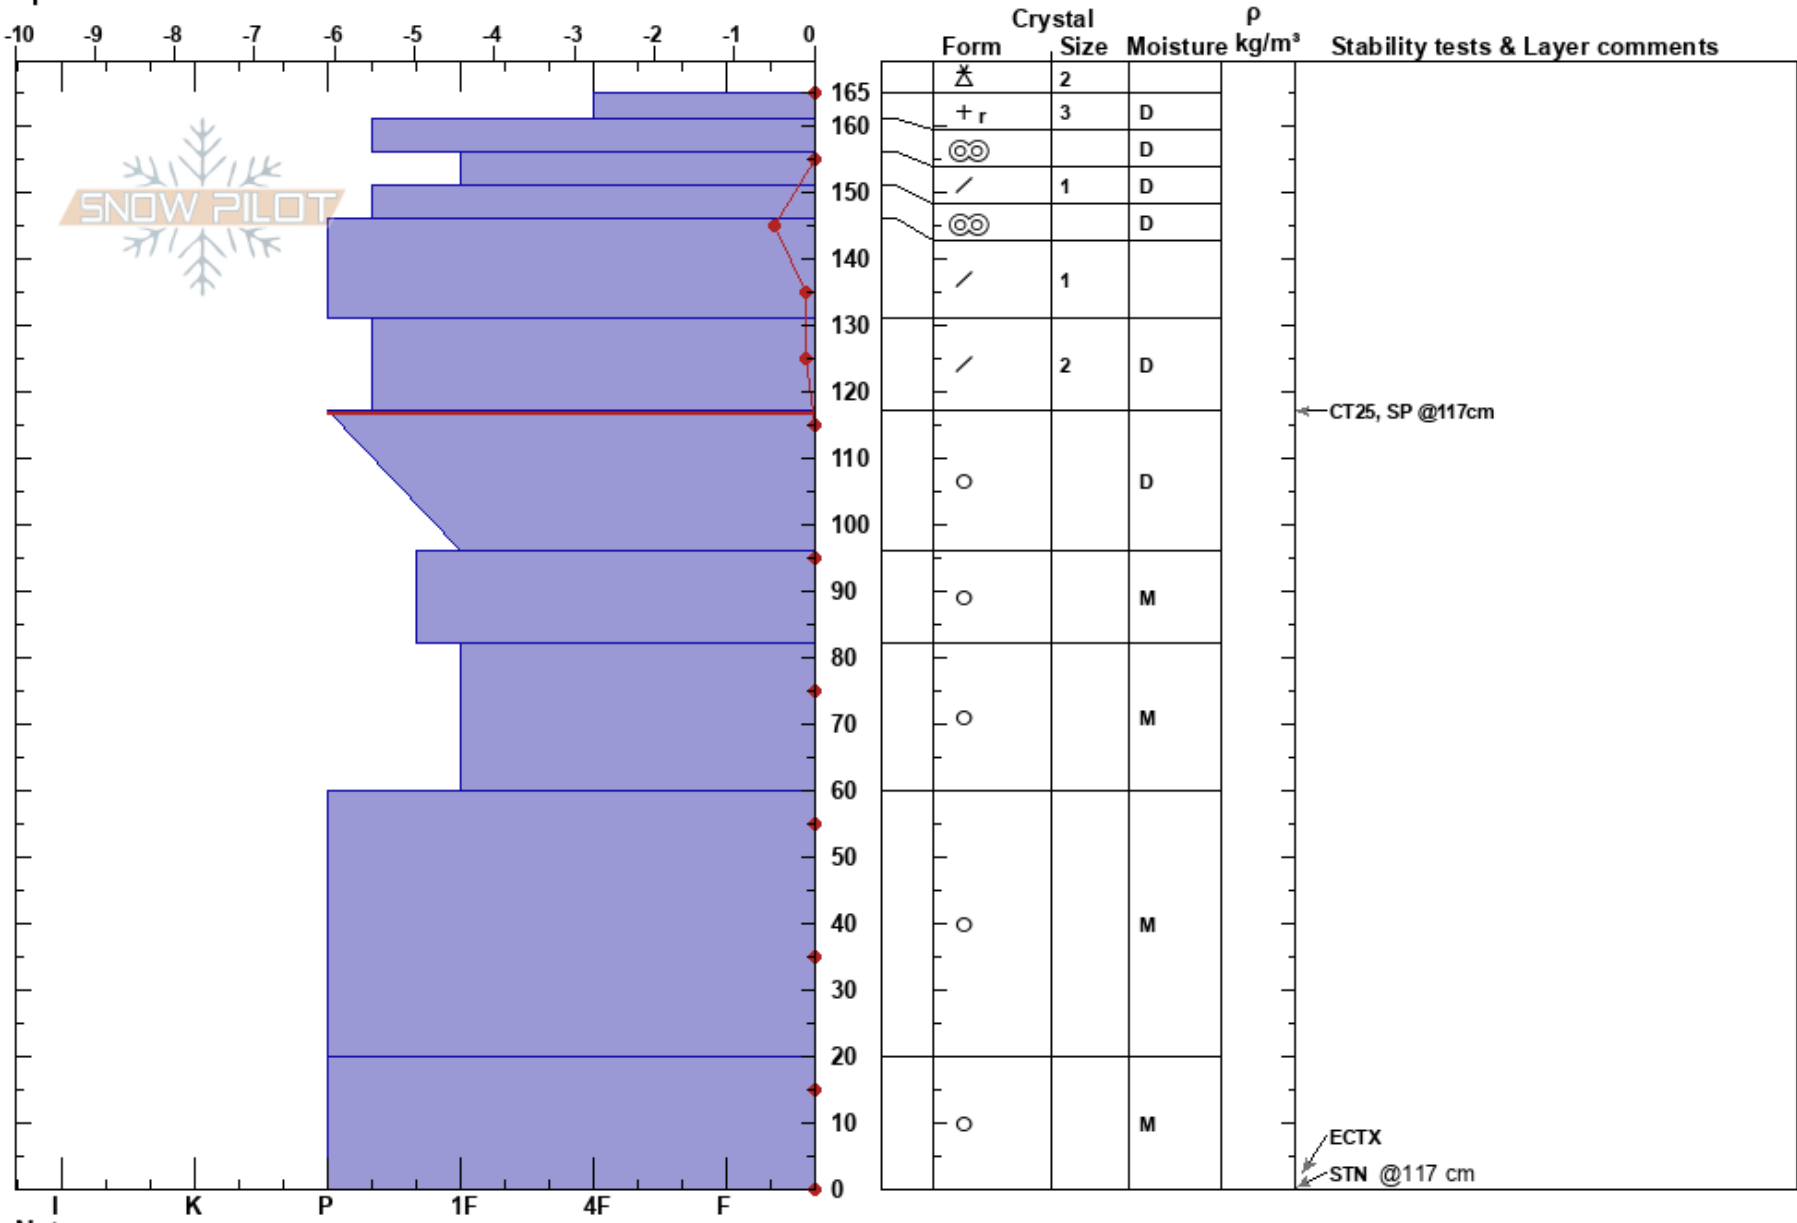

Blackjack Chute
 Wasatch Range
 UT
 Elevation: 9288 ft
 Aspect: NW
 Specifics:

Johanna Kelly
 03/16/2022 - 12:00pm
 Co-ord: 40.58211N, -111.64485W
 Slope Angle: 39°
 Wind Loading: no

Stability: Good
 Air Temperature: 31°C
 Sky Cover: OVC
 Precipitation: S-1
 Wind: Calm

HS: 165
 117-96cm: Problematic layer

Notes: Permanently closed area within the resort.