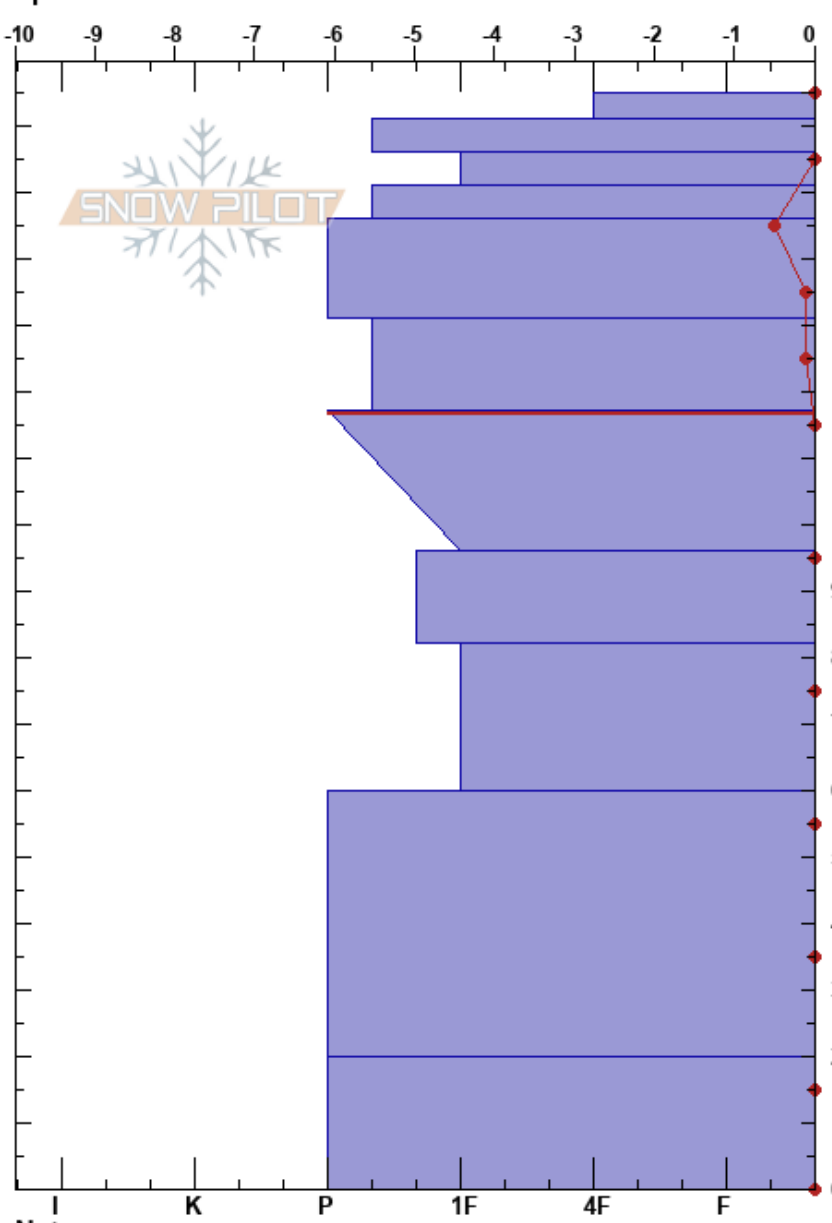

Blackjack Chute  
 Wasatch Range  
 UT  
 Elevation: 9288 ft  
 Aspect: NW  
 Specifics:

Johanna Kelly  
 03/16/2022 - 12:00pm  
 Co-ord: 40.58211N, -111.64485W  
 Slope Angle: 39°  
 Wind Loading: no

Stability: Good  
 Air Temperature: 31°C  
 Sky Cover: OVC  
 Precipitation: S-1  
 Wind: Calm

HS: 165  
 117-96cm: Problematic layer

Height (cm)	Crystal		Moisture	$\rho$ kg/m <sup>3</sup>	Stability tests & Layer comments
	Form	Size			
165	⚡	2			
160	+r	3	D		
155	⊙⊙		D		
150	/	1	D		
145	⊙⊙		D		
140	/	1			
130	/	2	D		
120	/	2	D		
117					← CT25, SP @117cm
110	○		D		
90	○		M		
70	○		M		
40	○		M		
10	○		M		

ECTX  
 STN @117 cm

Notes: Permanently closed area within the resort.