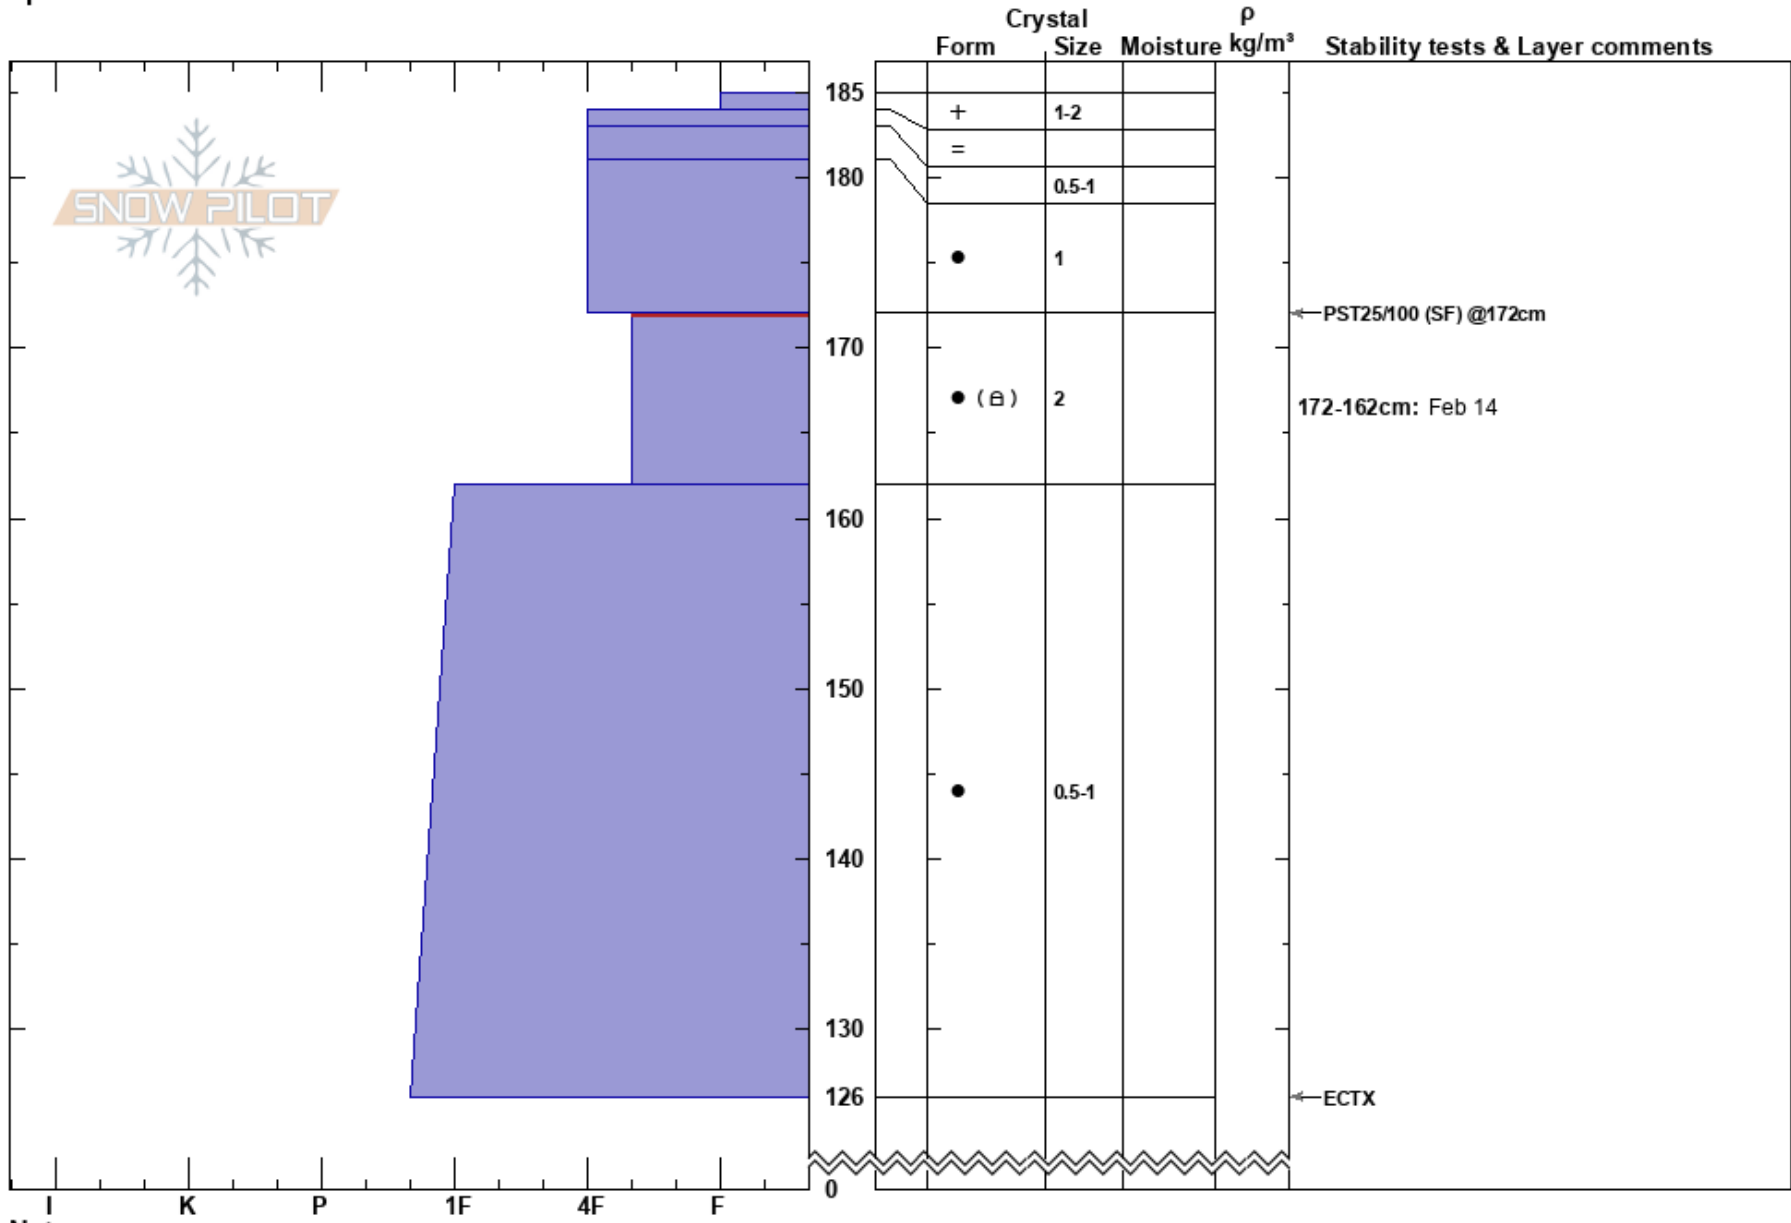

Waterhouse Peak
 Central Sierra
 CA
Elevation: 8840 ft
Aspect: 324°
Specifics:

Brandon Schwartz
 03/16/2022 - 10:15am
Co-ord: 38.78005N, -119.95984W
Slope Angle: 29°
Wind Loading: no

Stability: Very Good **HS:** 185
Air Temperature: -1°C **PF:** 20 **172-162cm:** Feb 14
Sky Cover: CLR **PS:** 4 **172-162cm:** Problematic layer
Precipitation: NO
Wind: Calm

Notes: Pit dug in below treeline terrain to examine old Feb 14 nsf layer.