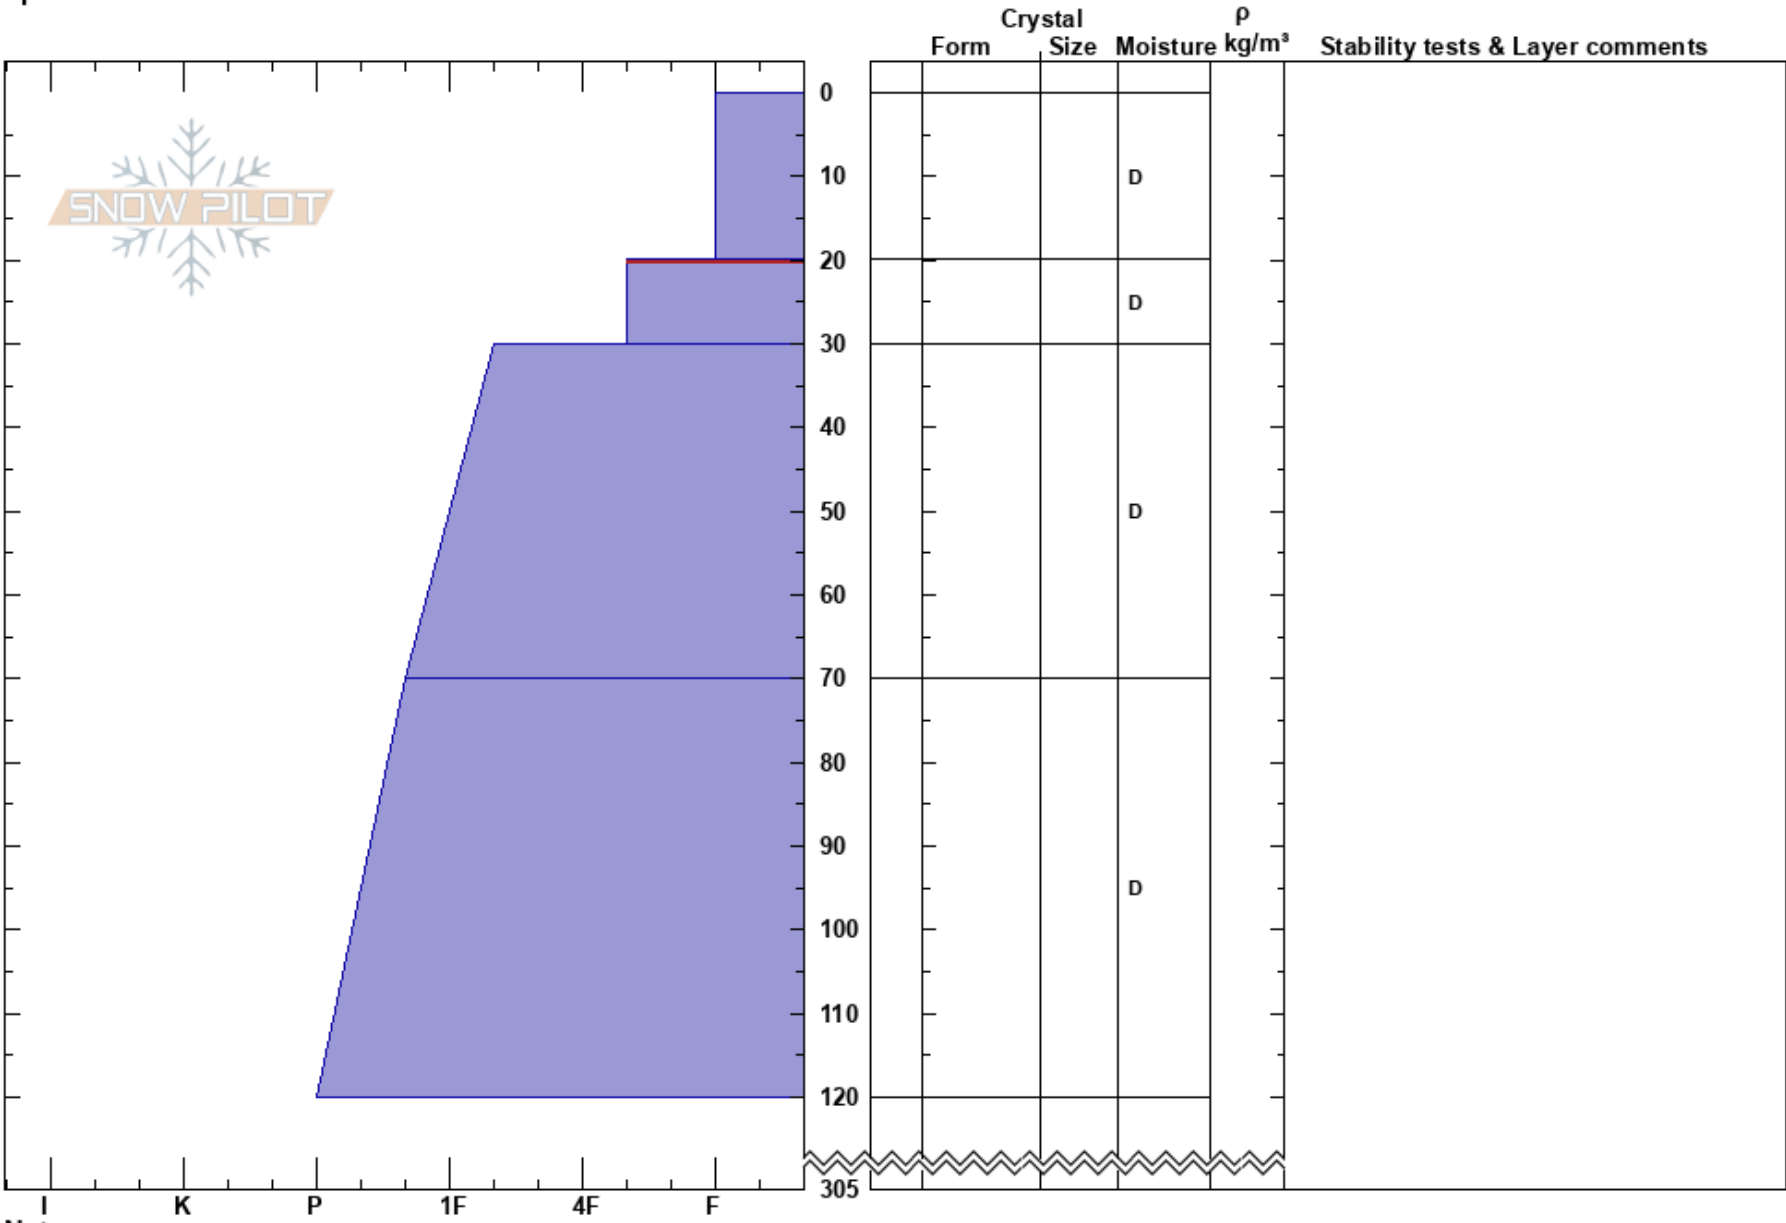

Assessment Pickup  
 Chugach Range  
 AK  
 Elevation: 2695 ft  
 Aspect: N  
 Specifics:

Stan Prichard  
 03/15/2022 - 1:00pm  
 Co-ord: 61.07240N, -146.06570W  
 Slope Angle: 36°  
 Wind Loading:

Stability:  
 Air Temperature: 18°F  
 Sky Cover: CLR  
 Precipitation: NO  
 Wind: N Light Breeze

HS:305  
 PF: 35  
 PS: 20  
 20-30cm: Problematic layer

Notes: Hand-H-@30cm down, Q2, RP