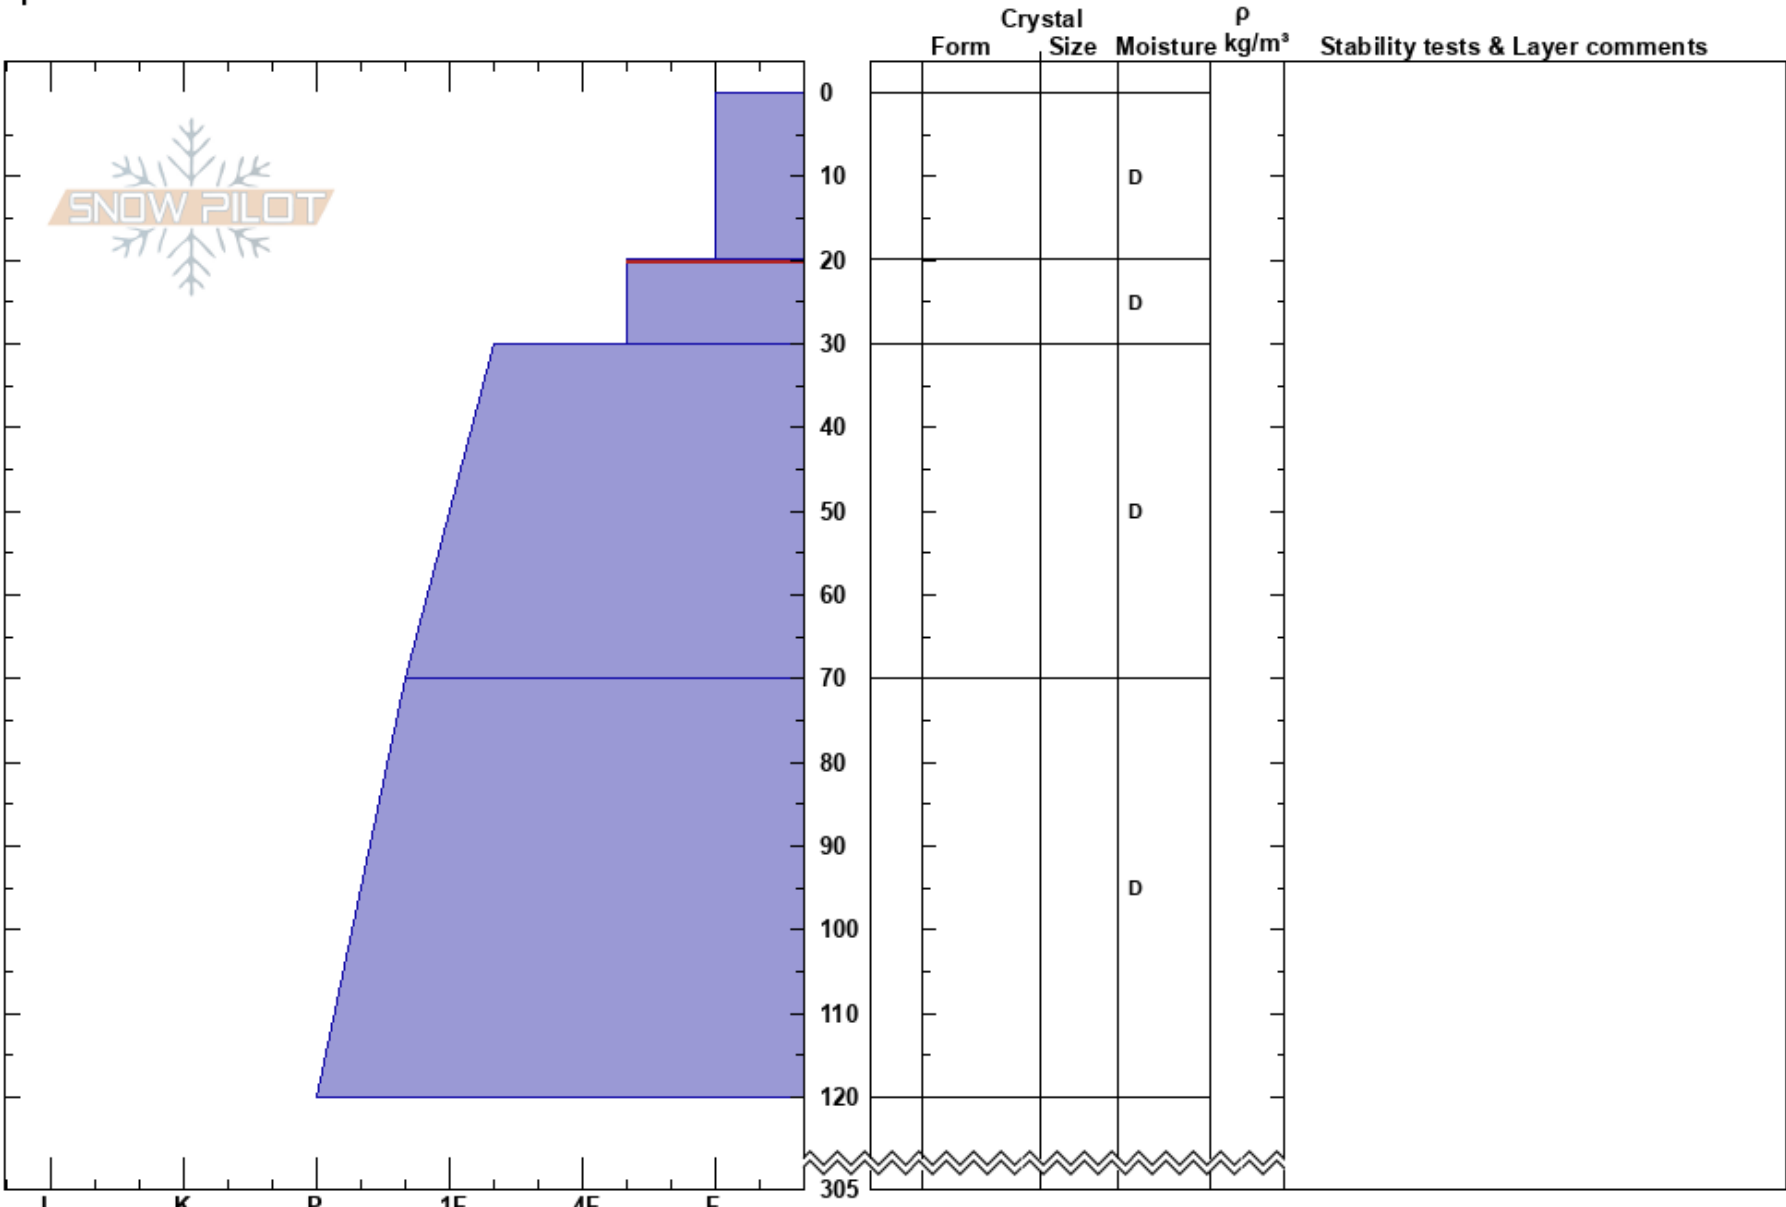

Assessment Pickup  
 Chugach Range  
 AK  
 Elevation: 2695 ft  
 Aspect: N  
 Specifics:

Stan Prichard  
 03/15/2022 - 1:00pm  
 Co-ord: 61.07240N, -146.06570W  
 Slope Angle: 36°  
 Wind Loading:

**Stability:**  
**Air Temperature:** 18°F  
**Sky Cover:** CLR  
**Precipitation:** NO  
**Wind:** N Light Breeze

**HS:** 305  
**PF:** 35 20-30cm: Problematic layer  
**PS:** 20

Notes: Hand-H-@30cm down, Q2, RP