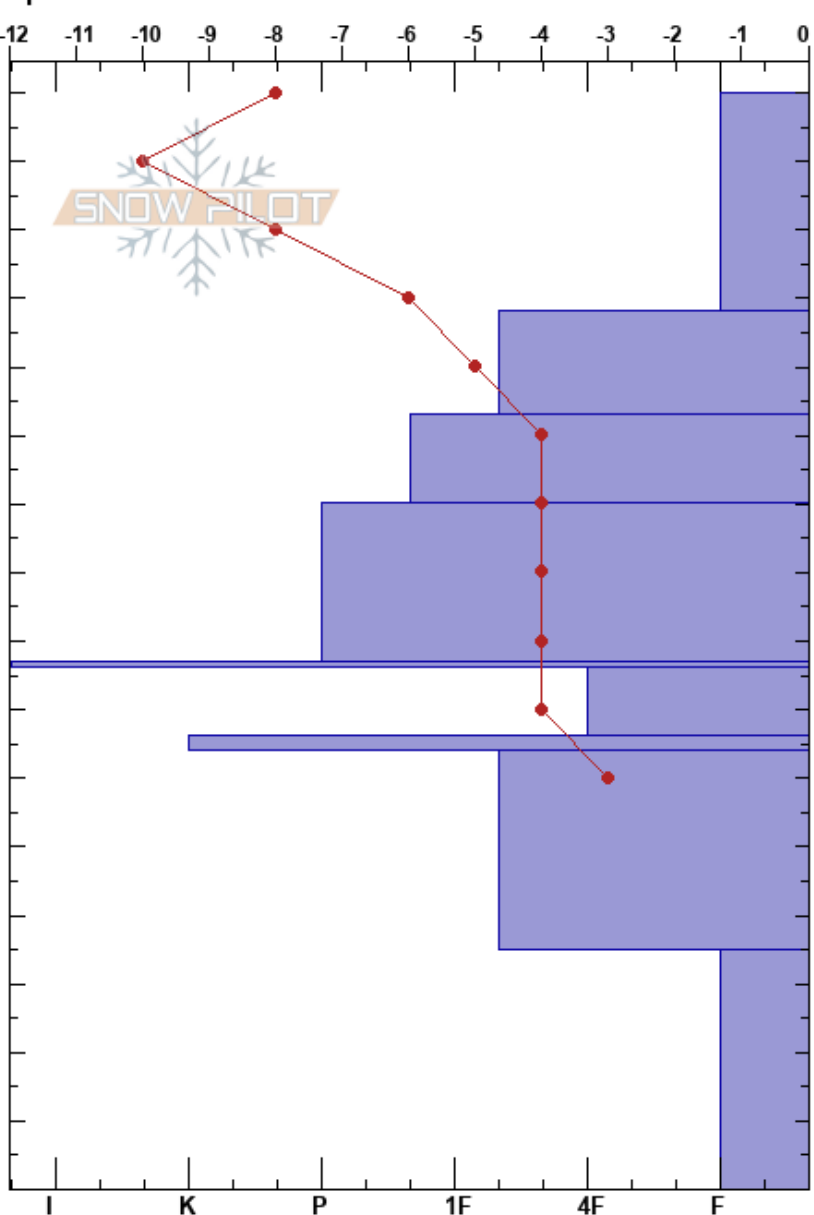

Harp Mtn
 Chugach Range
 AK
 Elevation: 2400 ft
 Aspect: NW
 Specifics:

Claire Bicknell
 03/15/2022 - 4:00pm
 Co-ord:
 Slope Angle: 24°
 Wind Loading: previous

Stability:
 Air Temperature: -3°C
 Sky Cover: FEW
 Precipitation: NO
 Wind: N Light Breeze

HS: 160
 PF: 12
 160-128cm: Problematic layer

Form	Crystal Size	Moisture	ρ kg/m ³	Stability tests & Layer comments
☐				
/	0.3			
◼	0.3			← CT27, RP @128cm ← STE @128cm
•	0.1-0.3			
•	0.1			
■				
⊖	1			
⊙⊙				
⊖	2			
^	4.5			