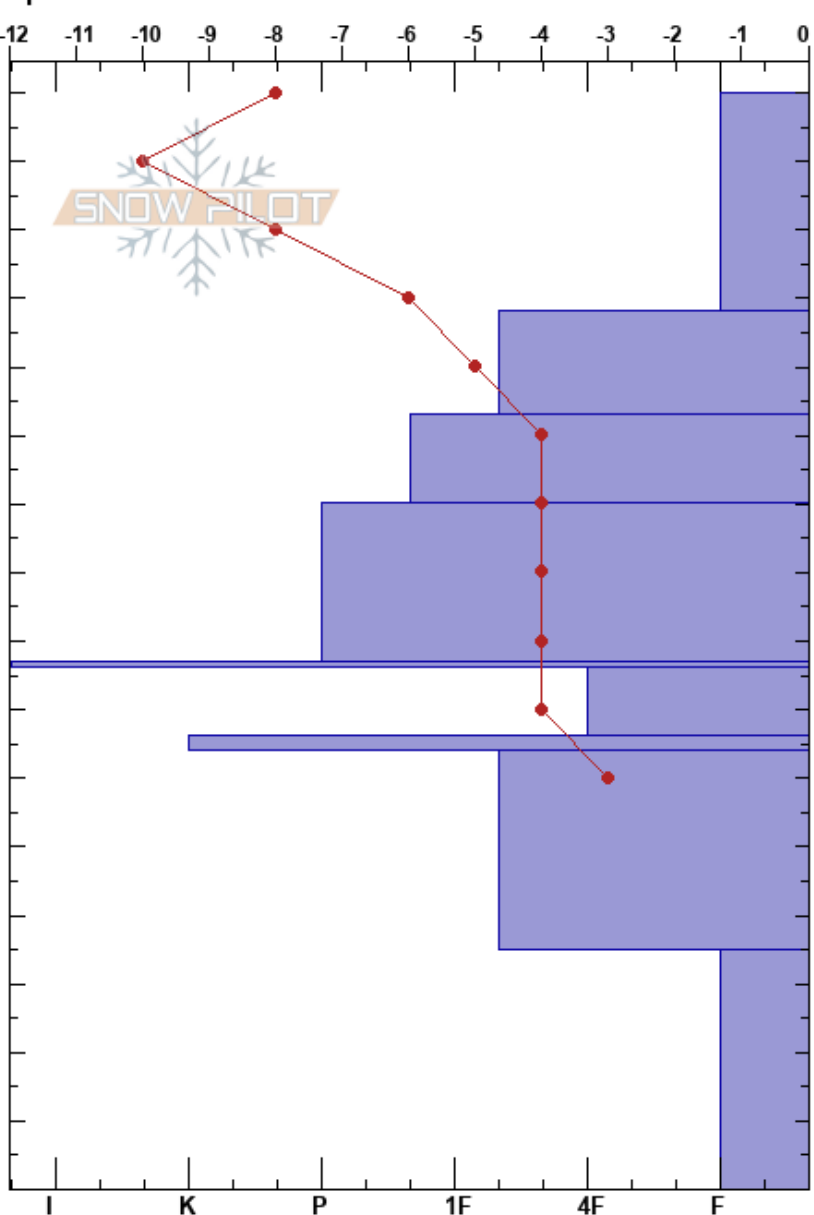

Harp Mtn
 Chugach Range
 AK
 Elevation: 2400 ft
 Aspect: NW
 Specifics:

Claire Bicknell
 03/15/2022 - 4:00pm
 Co-ord:
 Slope Angle: 24°
 Wind Loading: previous

Stability:
 Air Temperature: -3°C
 Sky Cover: FEW
 Precipitation: NO
 Wind: N Light Breeze

HS: 160
 PF: 12
 160-128cm: Problematic layer

Elevation (cm)	Crystal		ρ kg/m ³	Stability tests & Layer comments
	Form	Size		
160	☐			
140-150	/	0.3		
120	⬤	0.3		← CT27, RP @128cm ← STE @128cm
110	•	0.1-0.3		
90	•	0.1		
80	■			
70	⊖	1		
60	⊙⊙			
50	⊖	2		
20	^	4.5		