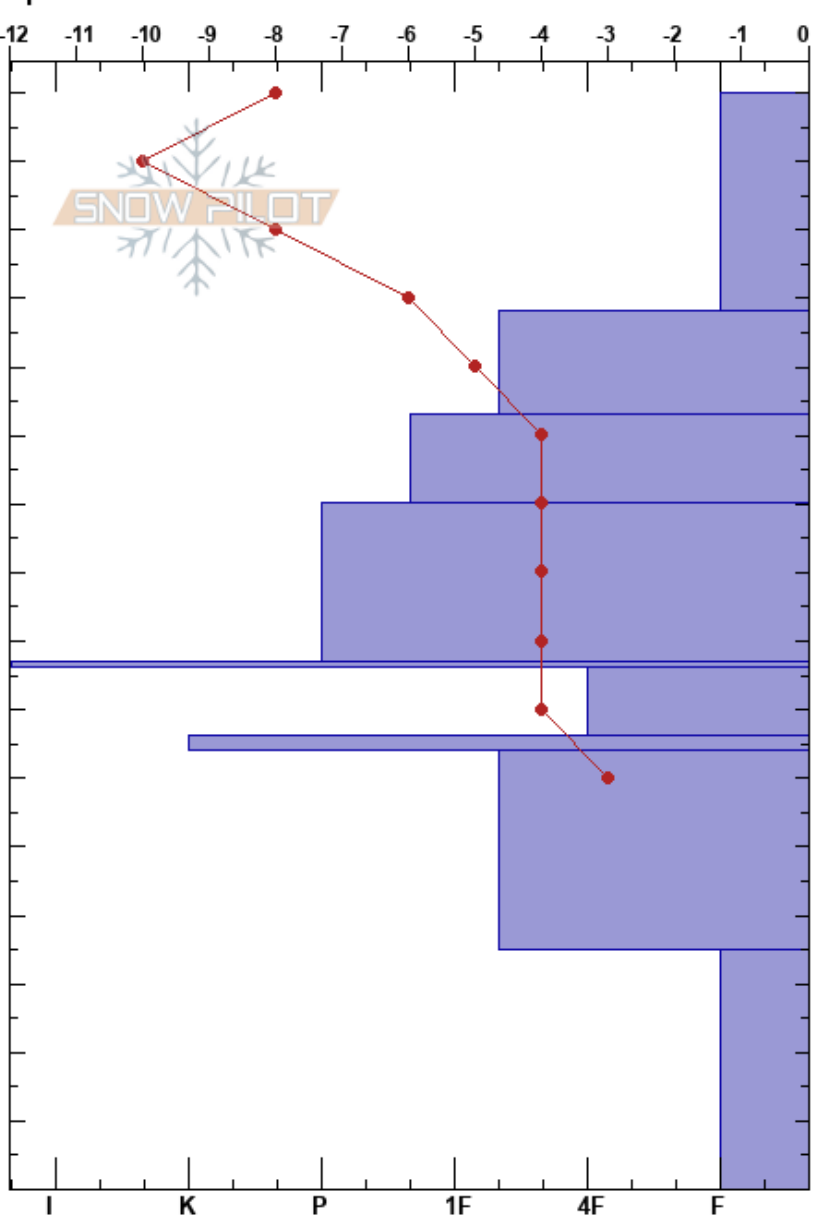

Harp Mtn
 Chugach Range
 AK
 Elevation: 2400 ft
 Aspect: NW
 Specifics:

Claire Bicknell
 03/15/2022 - 4:00pm
 Co-ord:
 Slope Angle: 24°
 Wind Loading: previous

Stability:
 Air Temperature: -3°C
 Sky Cover: FEW
 Precipitation: NO
 Wind: N Light Breeze

HS: 160
 PF: 12
 160-128cm: Problematic layer

Form	Crystal Size	Moisture	ρ kg/m ³	Stability tests & Layer comments
☐				
/	0.3			
◼	0.3			← CT27, RP @128cm ← STE @128cm
●	0.1-0.3			
●	0.1			
■				
⊖	1			
⊙⊙				
⊖	2			
^	4.5			