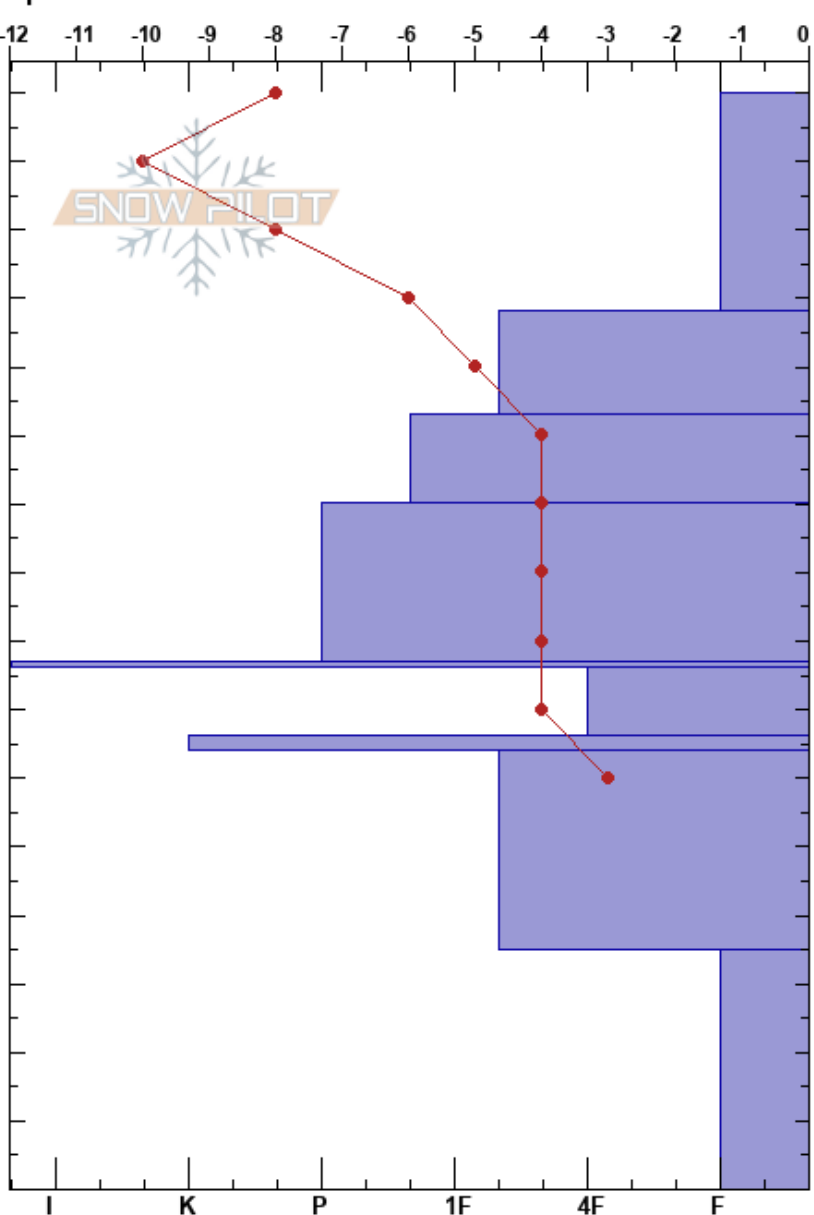

Harp Mtn  
 Chugach Range  
 AK  
 Elevation: 2400 ft  
 Aspect: NW  
 Specifics:

Claire Bicknell  
 03/15/2022 - 4:00pm  
 Co-ord:  
 Slope Angle: 24°  
 Wind Loading: previous

Stability:  
 Air Temperature: -3°C  
 Sky Cover: FEW  
 Precipitation: NO  
 Wind: N Light Breeze

HS: 160  
 PF: 12  
 160-128cm: Problematic layer

Form	Crystal Size	Moisture	$\rho$ kg/m <sup>3</sup>	Stability tests & Layer comments
☐				
/	0.3			
◼	0.3			← CT27, RP @128cm ← STE @128cm
•	0.1-0.3			
•	0.1			
■				
⊖	1			
⊙				
⊖	2			
^	4.5			