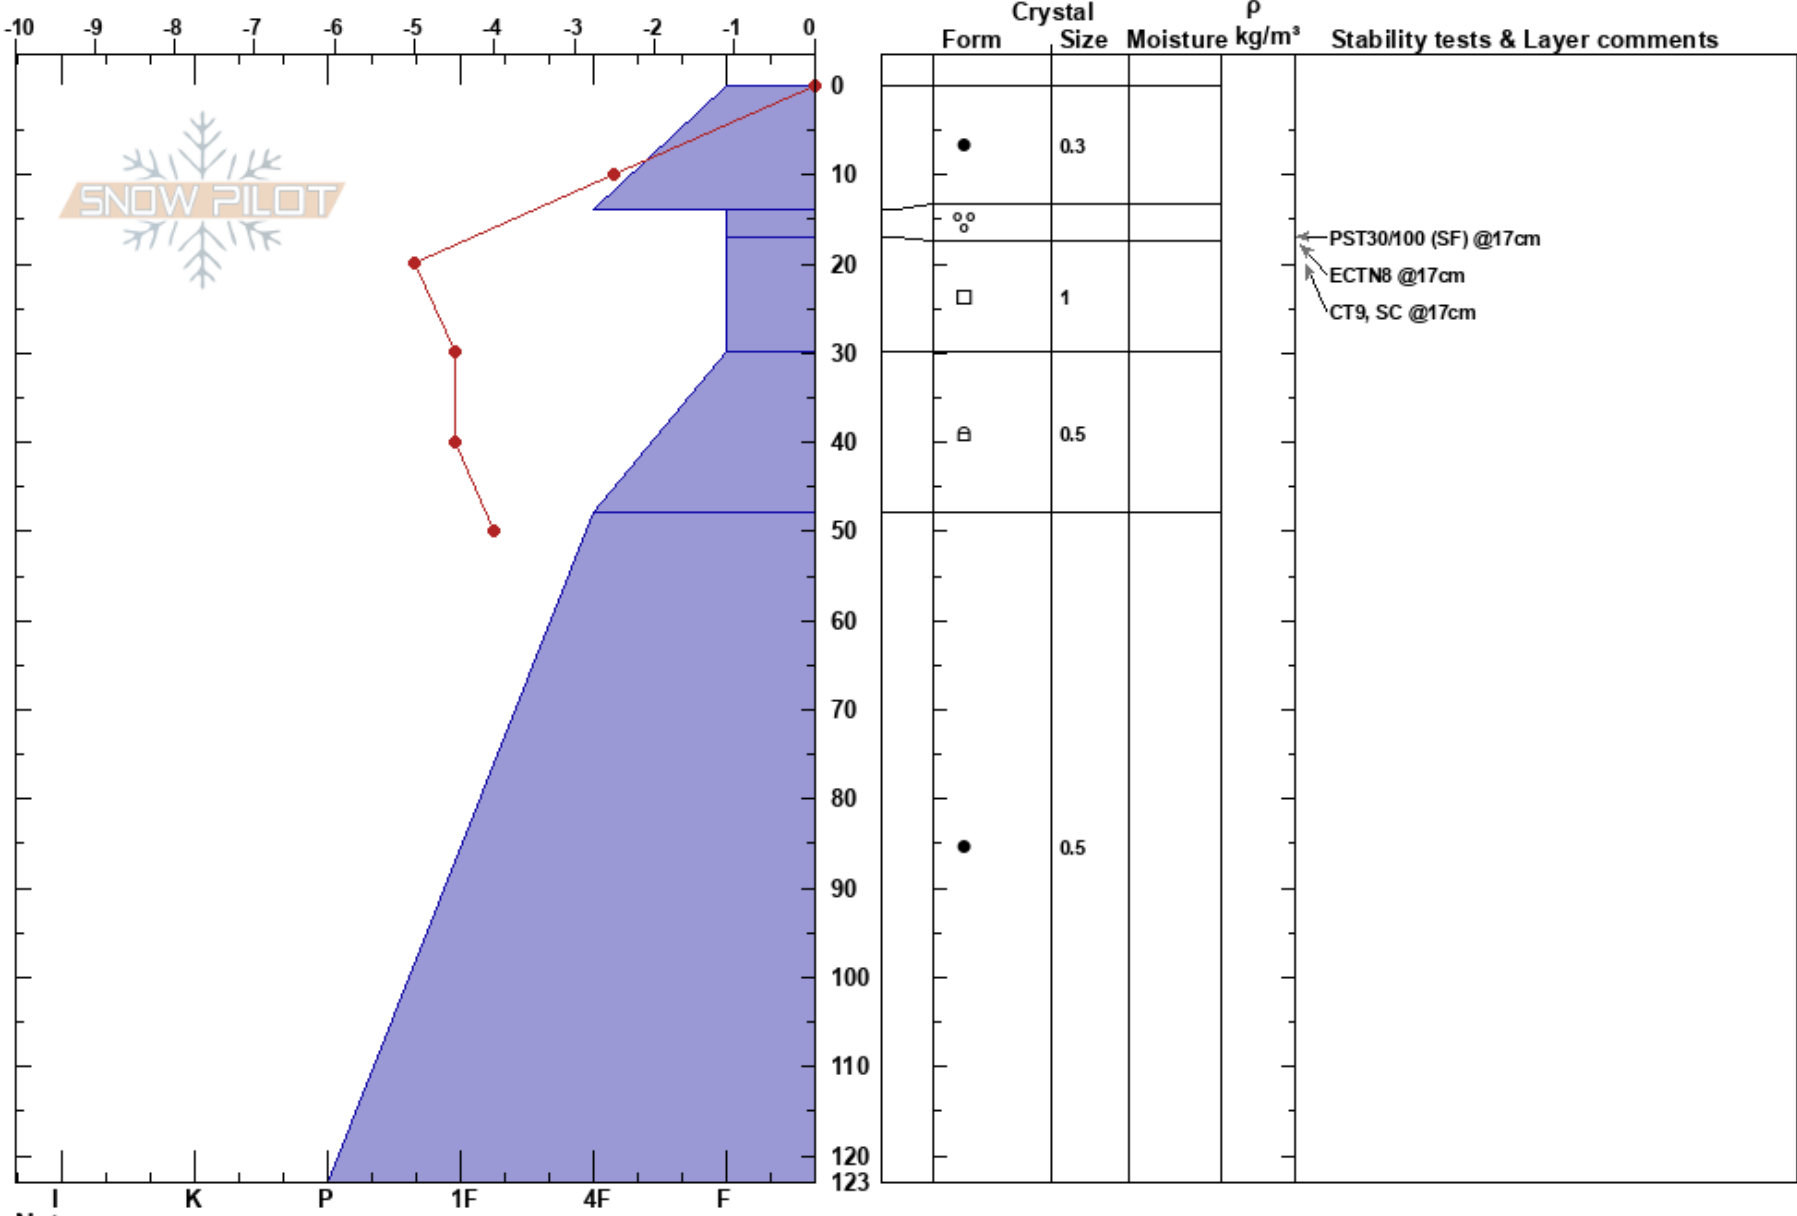

Lake Mary Trees w/ Jes
 Eastern Sierra Nevada
 CA
 Elevation: 8961 ft
 Aspect: N
 Specifics:

mike smith
 03/15/2022 - 1:23am
 Co-ord:
 Slope Angle: 19°
 Wind Loading:

Stability:
 Air Temperature: 2°C
 Sky Cover: BKN
 Precipitation: S-1
 Wind: Light Breeze

PF: 30

Layer Notes:
 14-17cm: Problematic layer

Notes: