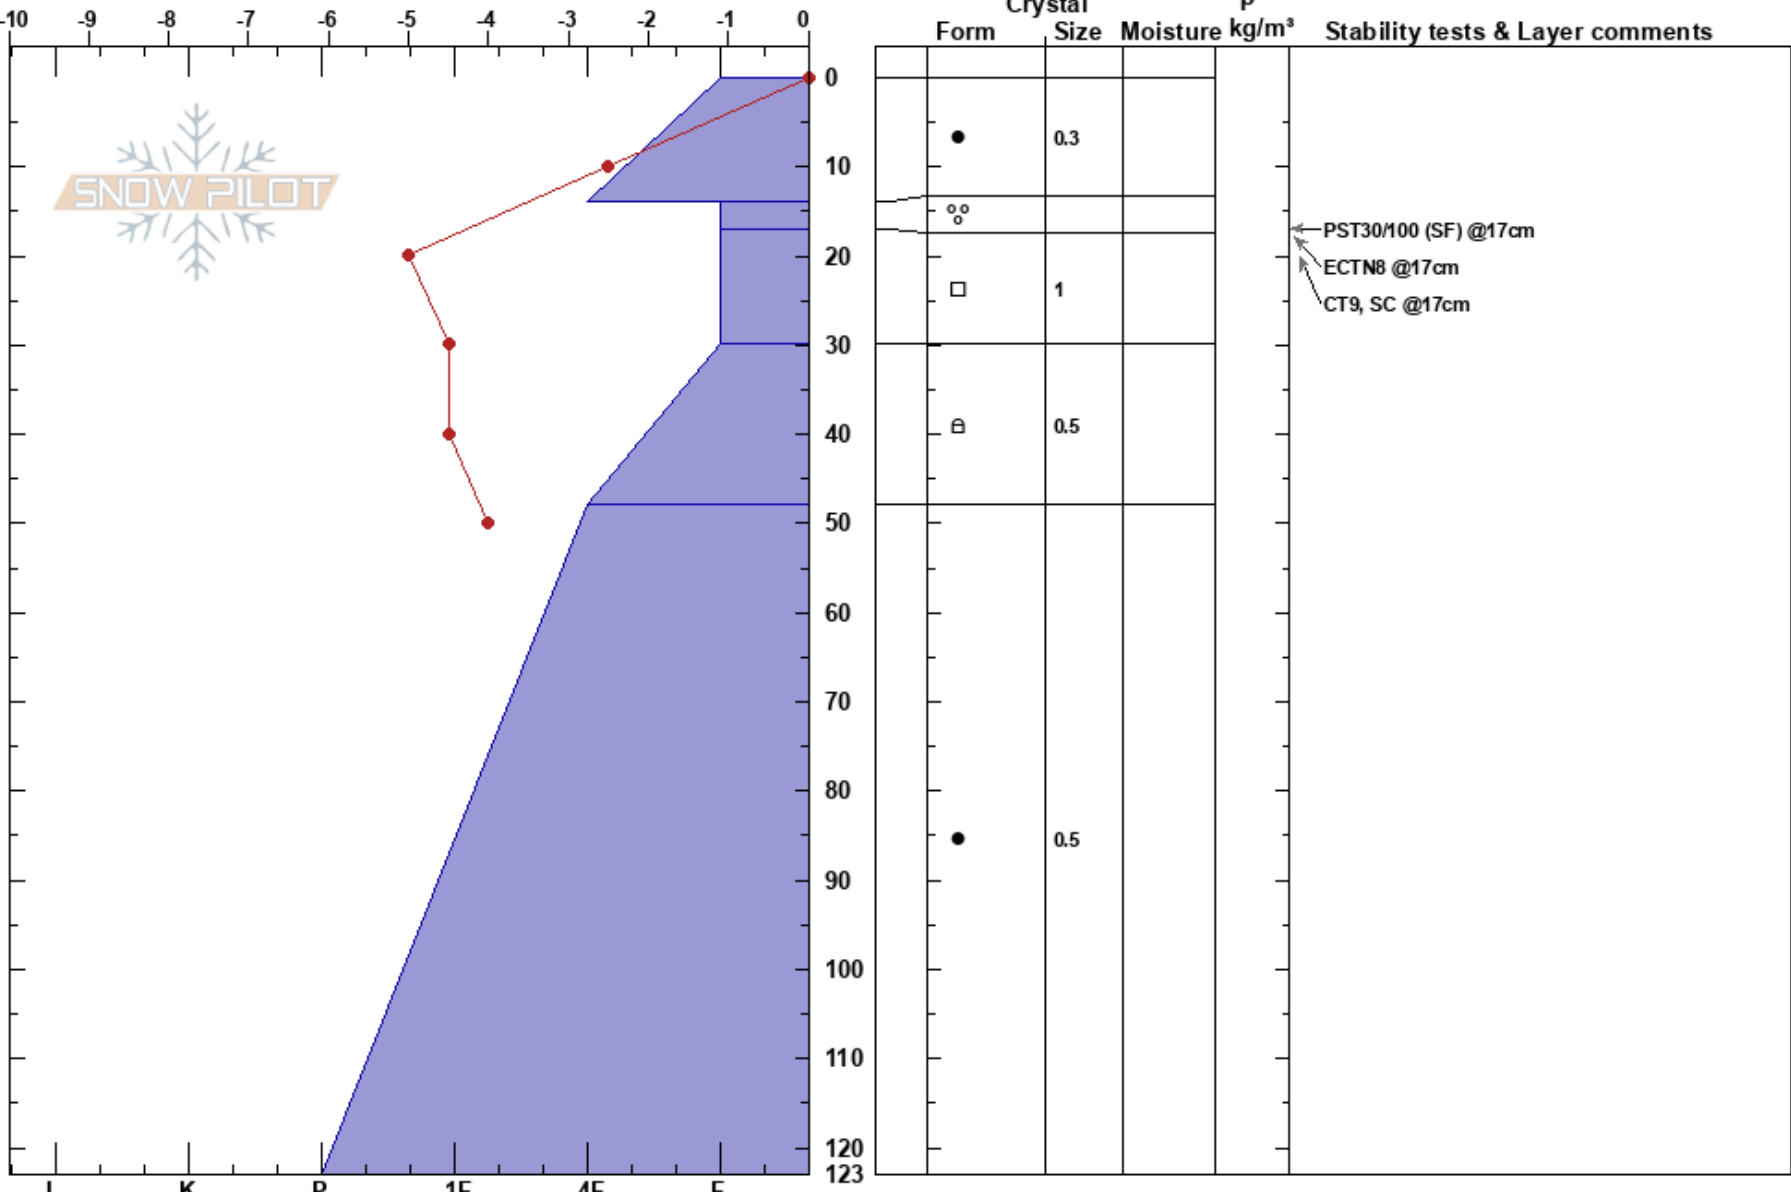

Lake Mary Trees w/ Jes
 Eastern Sierra Nevada
 CA
 Elevation: 8961 ft
 Aspect: N
 Specifics:

mike smith
 03/15/2022 - 1:23am
 Co-ord:
 Slope Angle: 19°
 Wind Loading:

Stability:
 Air Temperature: 2°C
 Sky Cover: BKN
 Precipitation: S-1
 Wind: Light Breeze

PF: 30
 Layer Notes:
 14-17cm: Problematic layer

Notes: