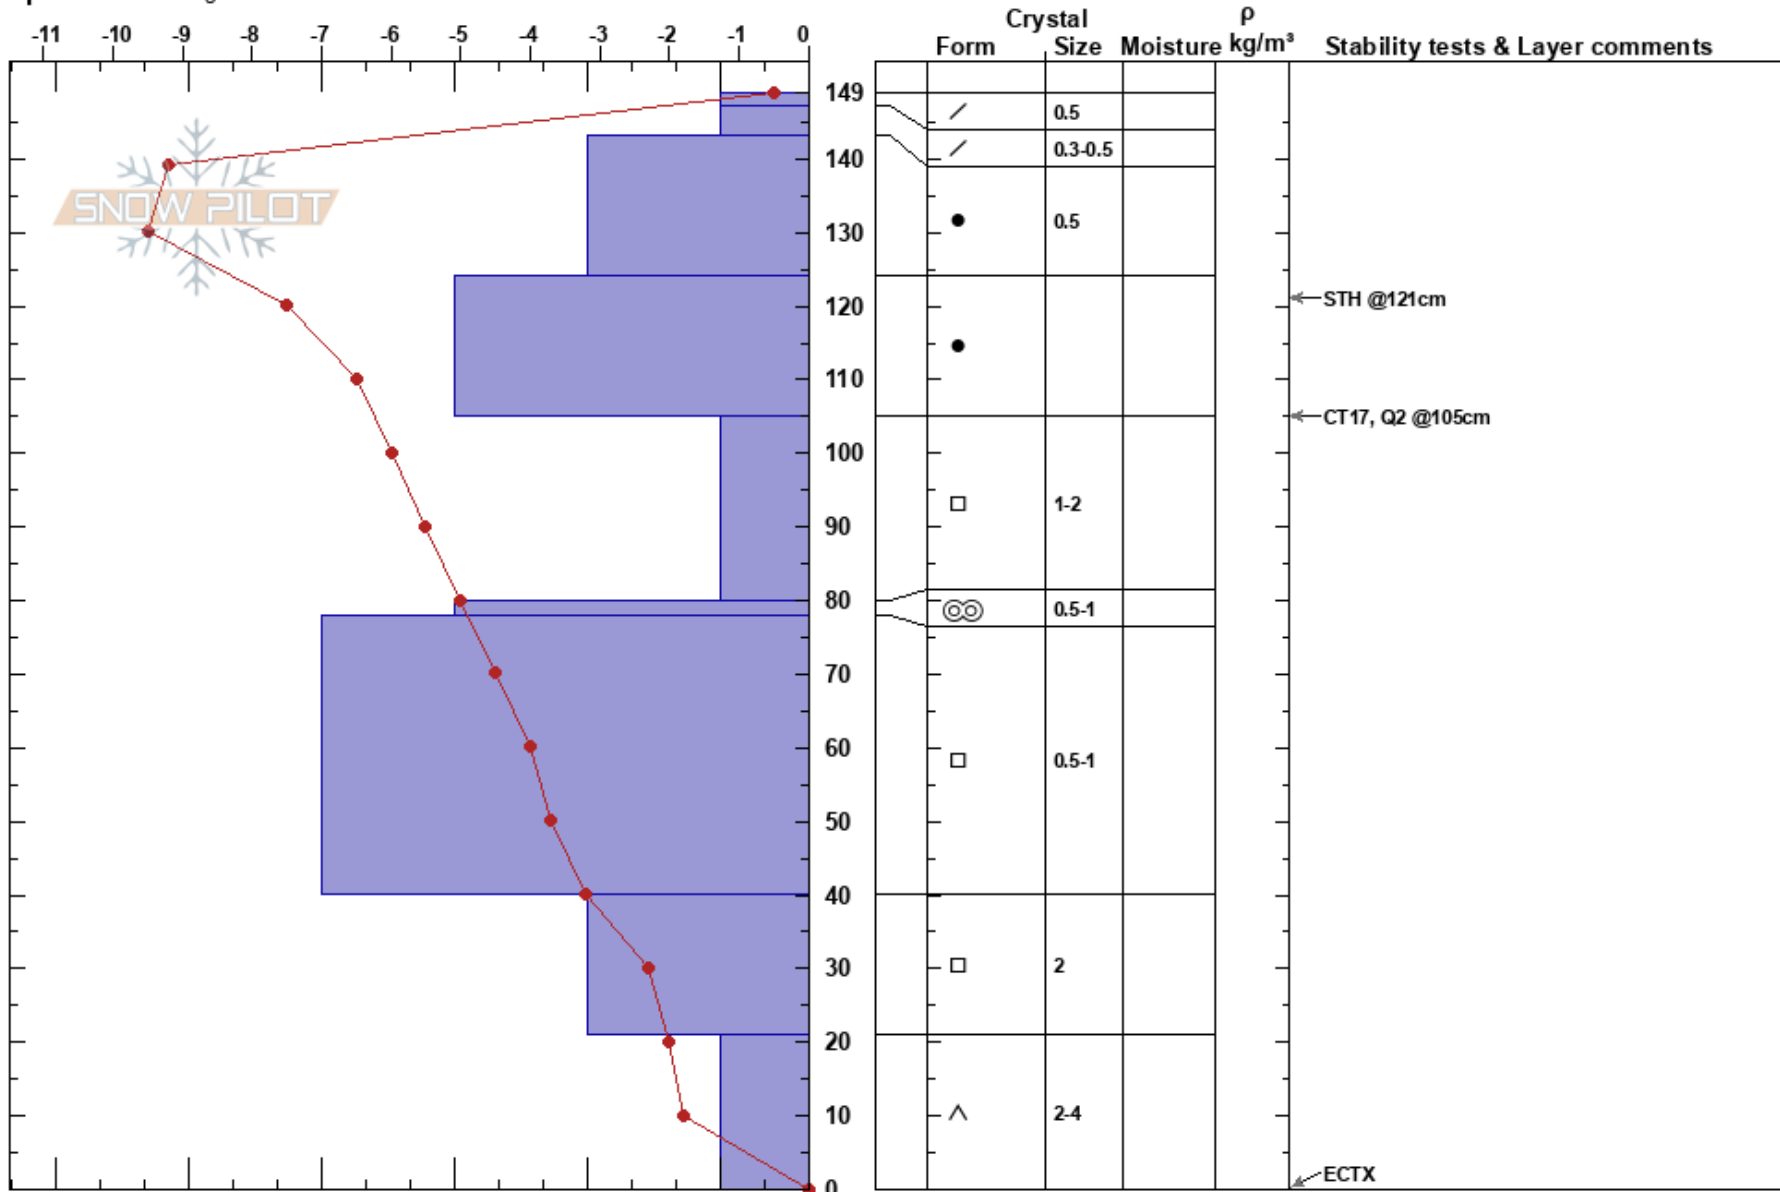

PF: 65

CO

Co-ord:

Sky Cover: CLR

PS: 17

Elevation: 10770 ft

Slope Angle: 15°

Precipitation: NO

Wind: Calm

Aspect: 347°

Wind Loading: no

Specifics: Pit dug in a Ski Area

Notes: