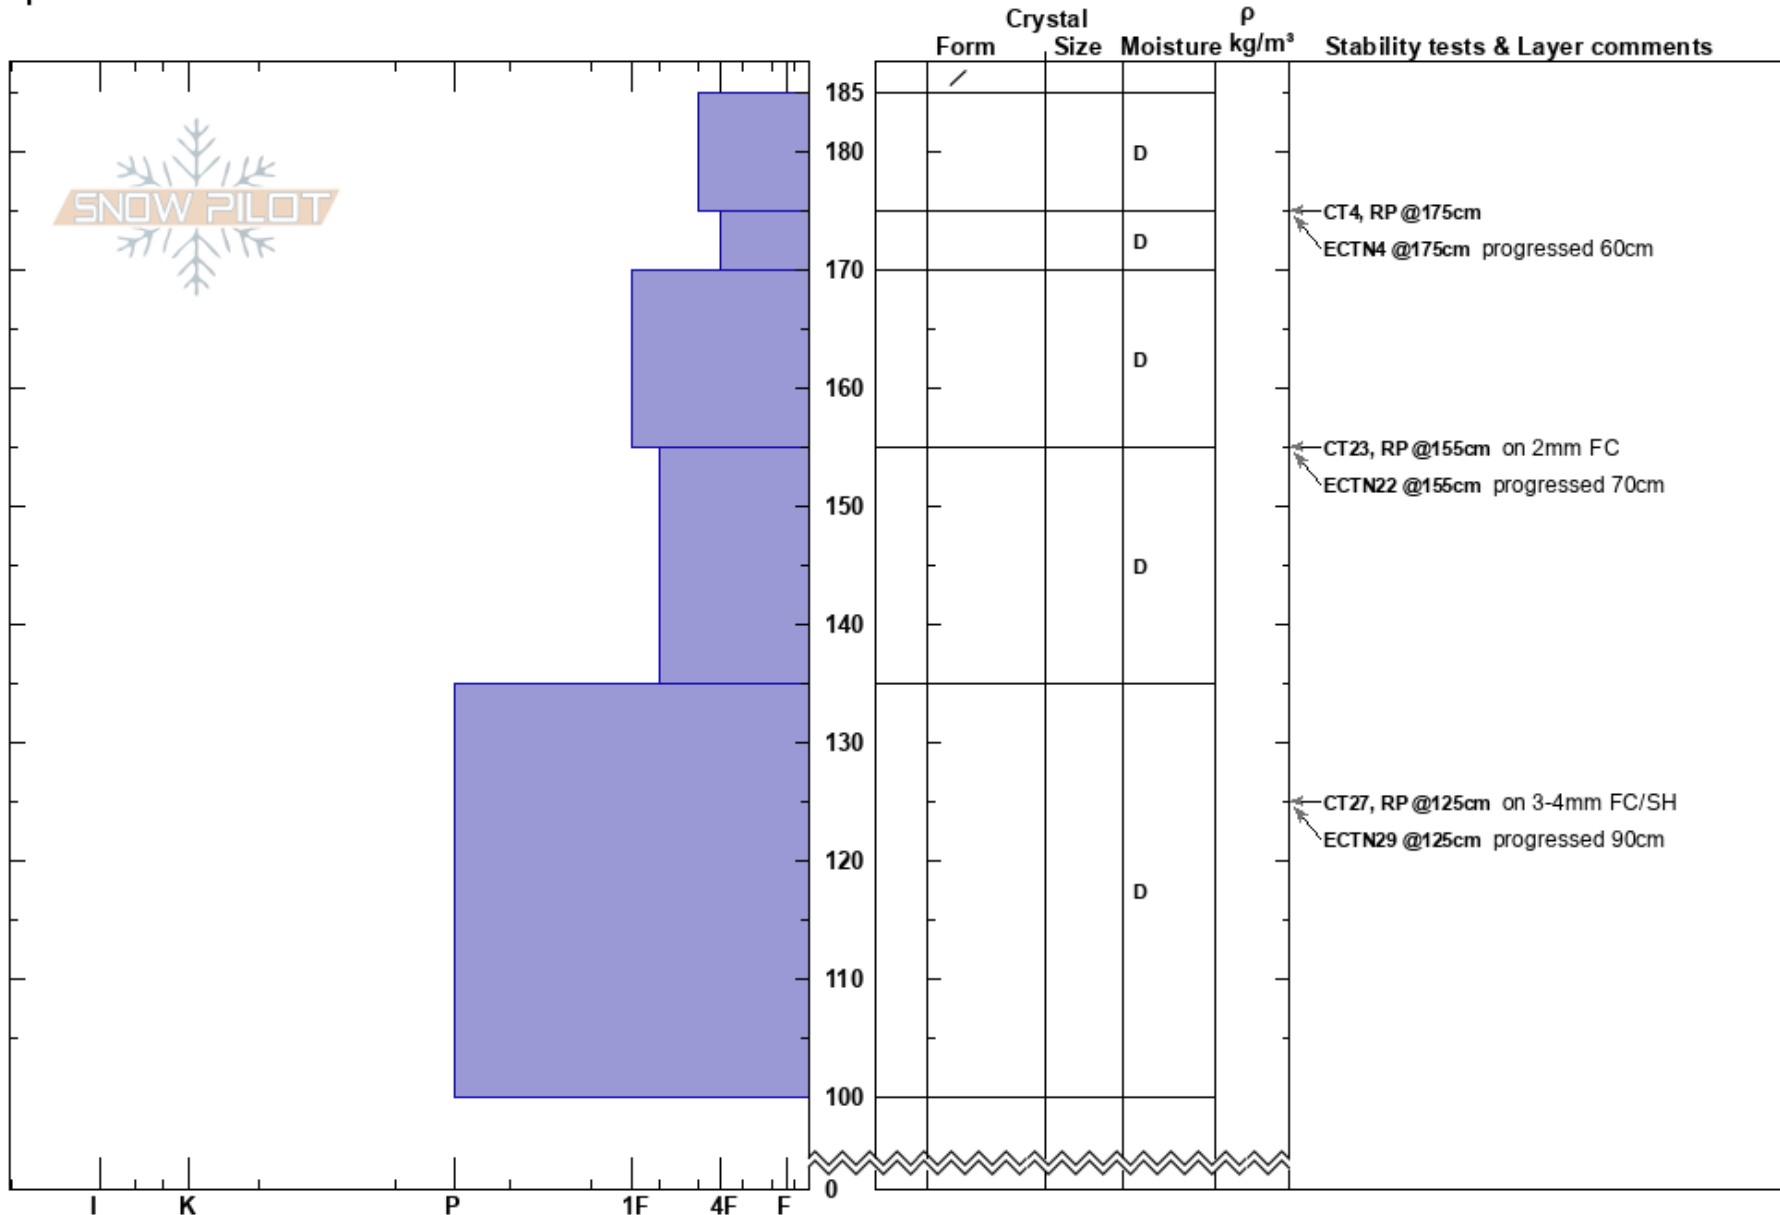

22-03-15 Tarn 1700m
 Skeena
 BC
 Elevation: 1700 m
 Aspect: W
 Specifics:

Last Frontier Heliskiing
 15/03/2022 - 14:00
 Co-ord: 09V 458607W 6289821N
 Slope Angle: 25°
 Wind Loading: yes

Stability: **HS: 185** Layer Notes:
 Air Temperature: -1°C
 Sky Cover: OVC
 Precipitation: NO
 Wind: SE Moderate

Notes: 50m below ridgeline, JK.