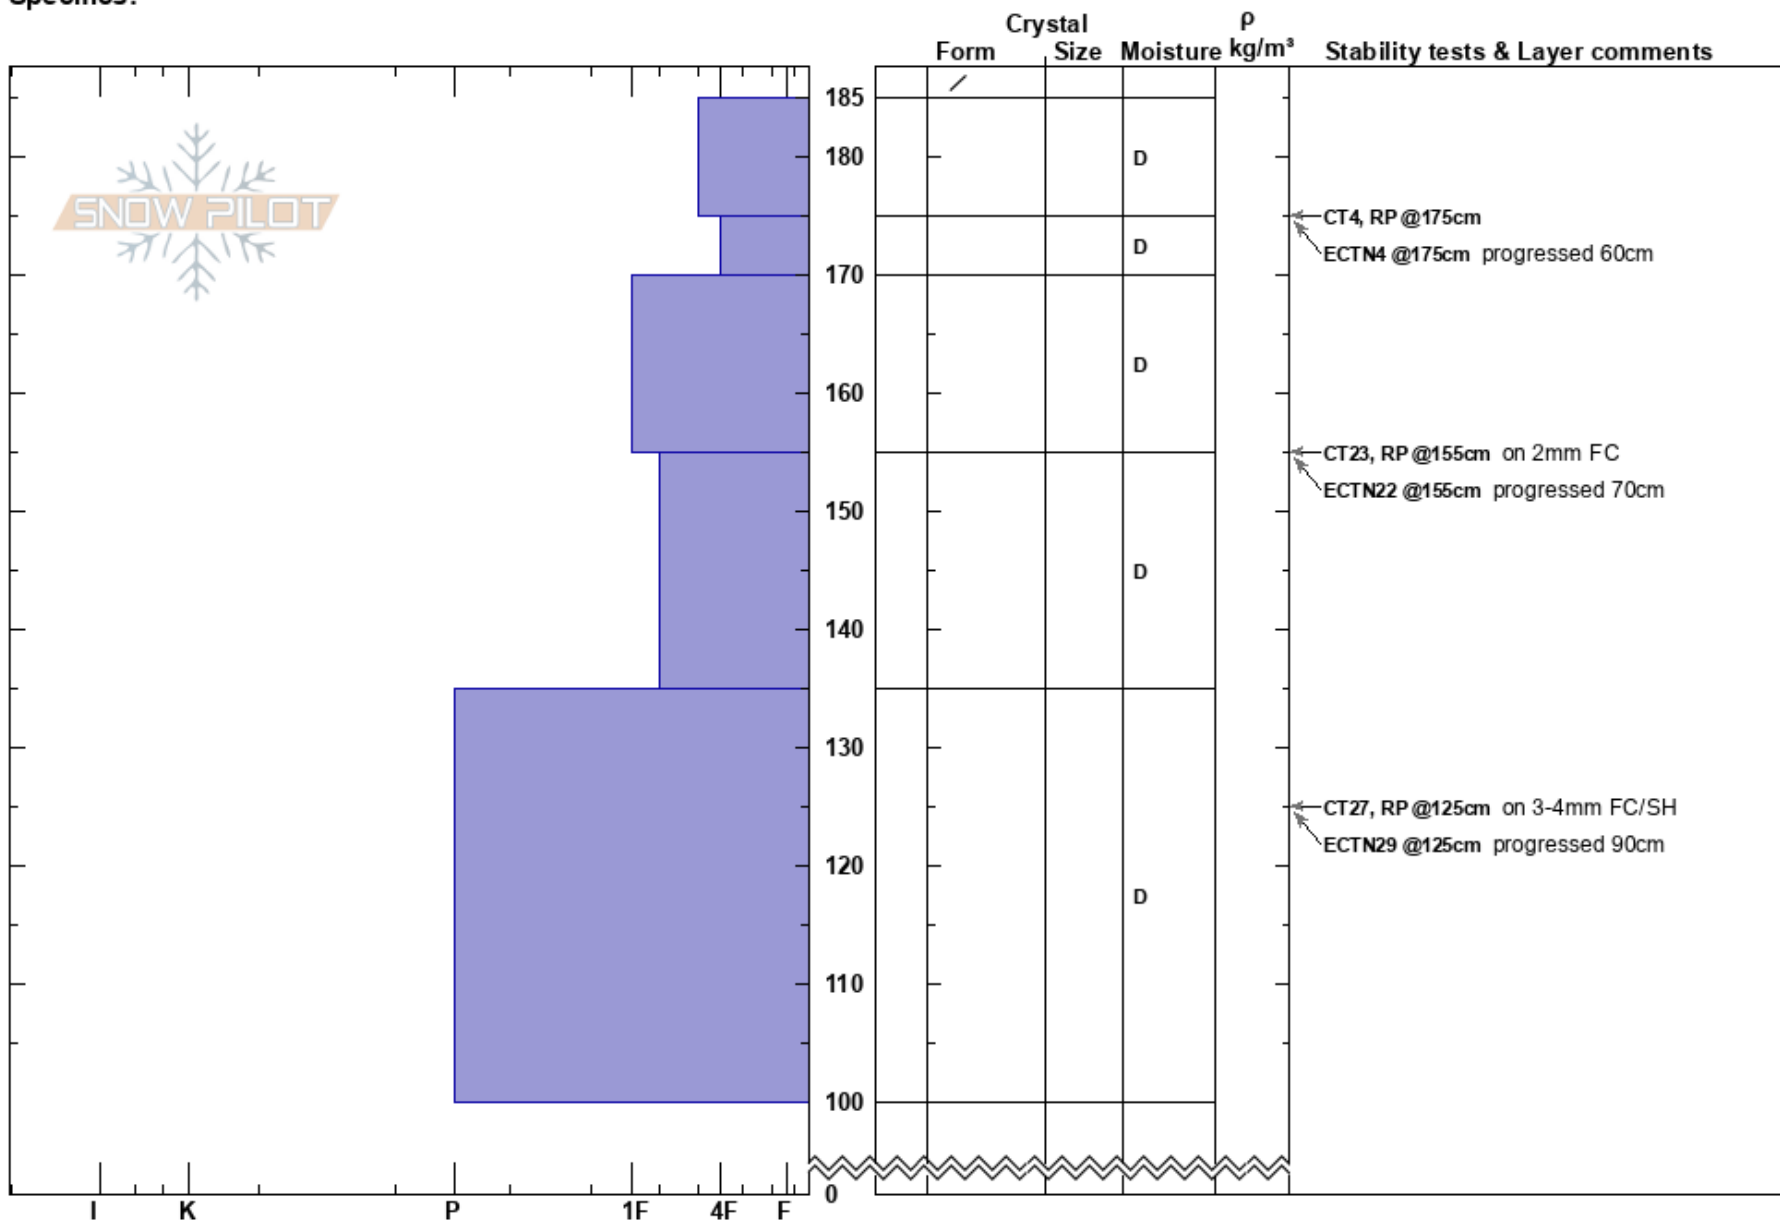

22-03-15 Tarn 1700m
 Skeena
 BC
 Elevation: 1700 m
 Aspect: W
 Specifics:

Last Frontier Heliskiing
 15/03/2022 - 14:00
 Co-ord: 09V 458607W 6289821N
 Slope Angle: 25°
 Wind Loading: yes

Stability: **HS: 185** Layer Notes:
 Air Temperature: -1°C
 Sky Cover: OVC
 Precipitation: NO
 Wind: SE Moderate

Notes: 50m below ridgeline, JK.