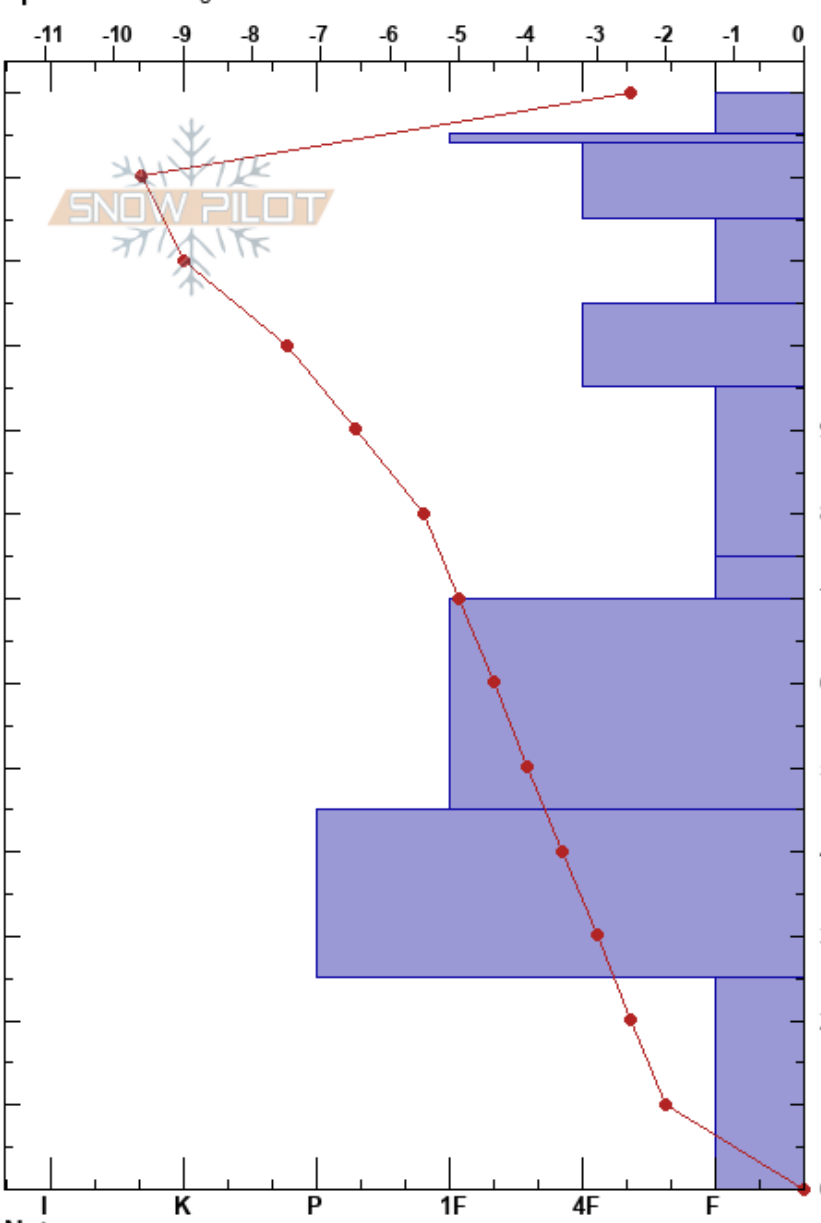

base christmas tree Jesse Dreyer
 Arapahoe Basin Ski Area 03/15/2022 - 12:00pm
 CO
Elevation: 10757 ft
Aspect: 346°
Specifics: Pit dug in a Ski Area

Stability:
Air Temperature: 3°C
Sky Cover: CLR
Precipitation: NO
Wind: Calm

HS: 130
PF: 55
PS: 10

Layer Notes:

Height (cm)	Form	Crystal Size	Moisture	ρ kg/m ³	Stability tests & Layer comments
130	/	0.5			
125	•	0.5			
120	⊙ ⊙	1			
115	•	0.5			
110	•	0.5			
105	•	0.5			
100	•	0.5			
95	•	0.5			
90	•	0.5			
85	•	0.5			
80	•	2			
75	•	2			
70	○ (□)	2			
65	•	1.5			
60	•	1.5			
55	•	1.5			
50	•	1.5			
45	•	1.5			
40	⊖	2			← CT30, Q2 @40cm sudden collapse
35	•	1.5			
30	•	1.5			
25	•	1.5			
20	•	1.5			
15	•	1.5			
10	^	6			
0					← ECTX