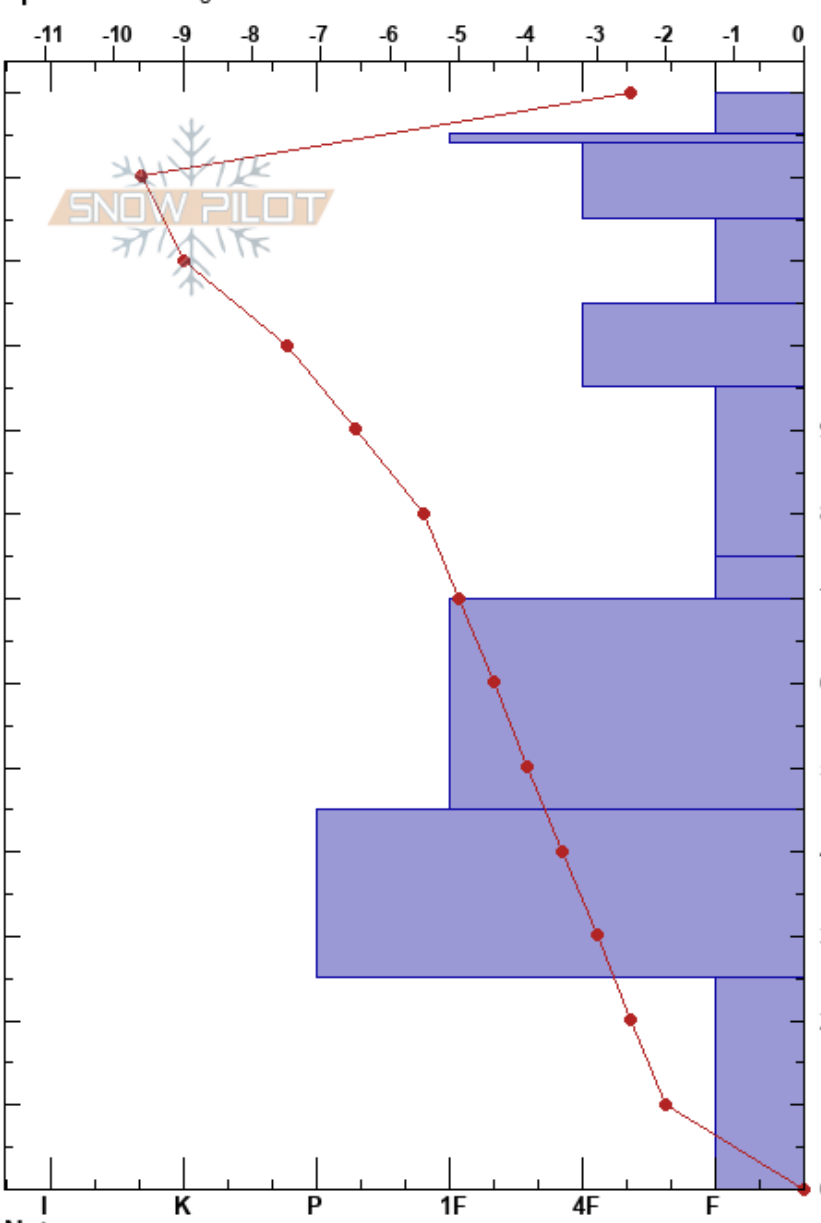

base christmas tree Jesse Dreyer  
 Arapahoe Basin Ski Area 03/15/2022 - 12:00pm  
 CO  
**Elevation:** 10757 ft  
**Aspect:** 346°  
**Specifics:** Pit dug in a Ski Area

**Stability:**  
**Air Temperature:** 3°C  
**Sky Cover:** CLR  
**Precipitation:** NO  
**Wind:** Calm

**HS:** 130  
**PF:** 55  
**PS:** 10

**Layer Notes:**

Form	Crystal Size	Moisture	$\rho$ kg/m <sup>3</sup>	Stability tests & Layer comments
/	0.5			
•	0.5			
⊙ ⊙	1			
•	0.5			
•	0.5			
•	0.5			
•	2			
○ (□)	2			
•	1.5			
⊖	2			← CT30, Q2 @40cm sudden collapse
^	6			← ECTX