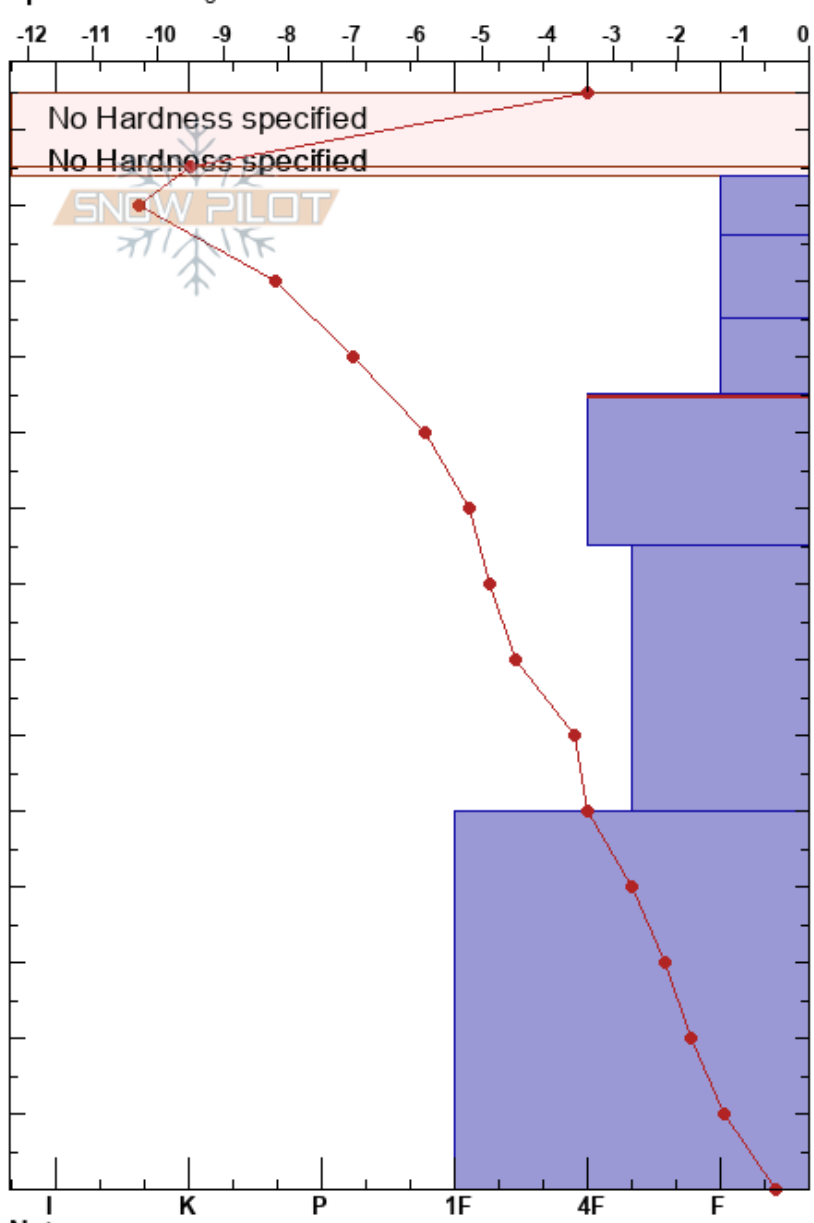

AAI PRO1 A-Basin Scott T
 Arapahoe Basin Ski Area 03/15/2022 - 11:35am
 CO Co-ord: 39.63000N, -105.87000W
 Elevation: 3273 m Slope Angle: 20°
 Aspect: 345° Wind Loading: no
 Specifics: Pit dug in a Ski Area

Stability: HS: 145 Layer Notes:
 Air Temperature: 2.2°C PF: 80 105-85cm: Problematic layer
 Sky Cover: CLR PS: 15
 Precipitation: NO
 Wind: W Calm

Form	Crystal		ρ kg/m ³	Stability tests & Layer comments
	Size	Moisture		
+	0.5-1			
⊙				
.	0.3-0.5			
☉	0.5			
☉	1-1.5			
☉	1-1.5			← CT21, Q3 @105cm
☉	1-1.5			← STM @95cm
☉	1.5-2			
□	3			

Notes: Christmas Trees location, Winds WSW