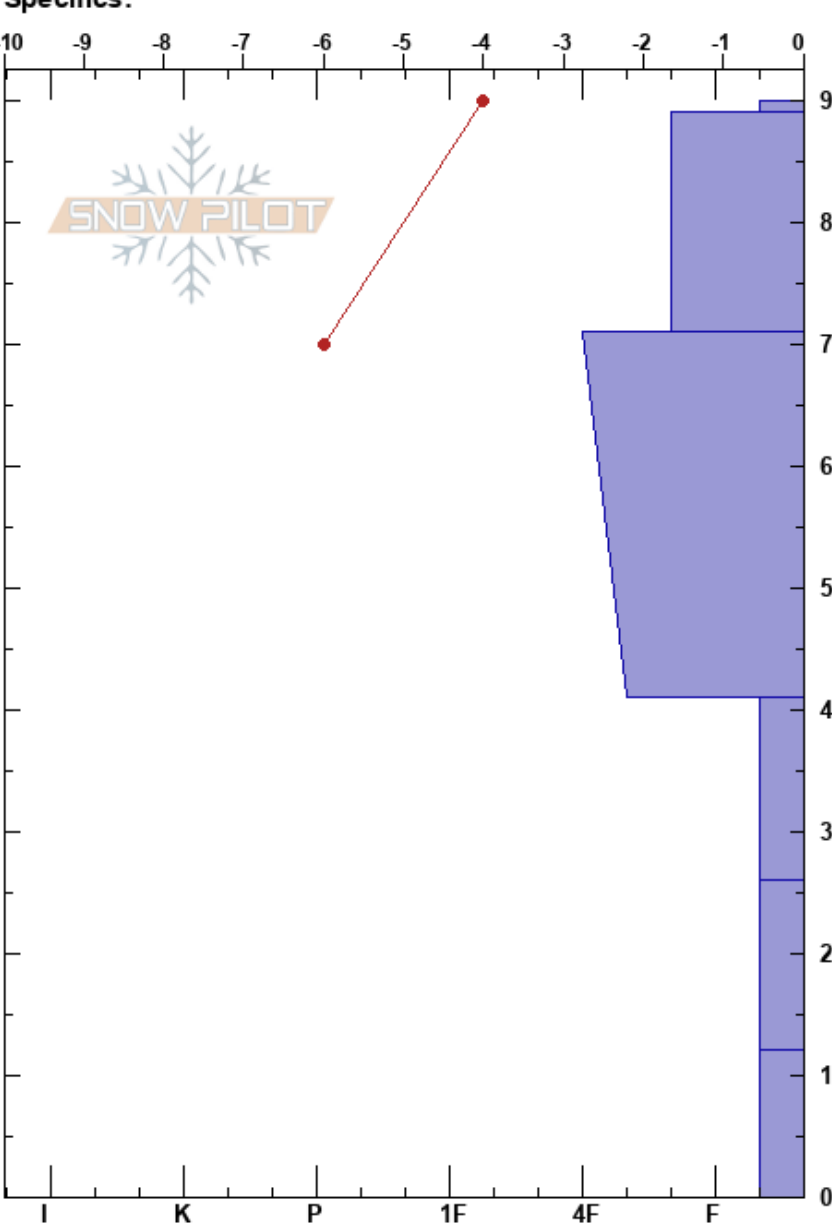

Adelaide, Leadville  
 Mosquito Range  
 CO  
 Elevation: 10832 ft  
 Aspect: N  
 Specifics:

Jessica Lewis  
 03/15/2022 - 11:30am  
 Co-ord: 39.24678N, -106.25996W  
 Slope Angle: 19°  
 Wind Loading: previous

Stability:  
 Air Temperature: 6°C  
 Sky Cover: CLR  
 Precipitation: NO  
 Wind: N Light Breeze

HS:90  
 PF: 85 41-26cm: Problematic layer

Form	Crystal		$\rho$ kg/m <sup>3</sup>	Stability tests & Layer comments
	Size	Moisture		
/	0.5-0.1			
.	1-1			
⊖	1			
□	2			← ECTN23 @40cm SP ← CT21, Q1 @40cm SP
^	3			
^	6-10			