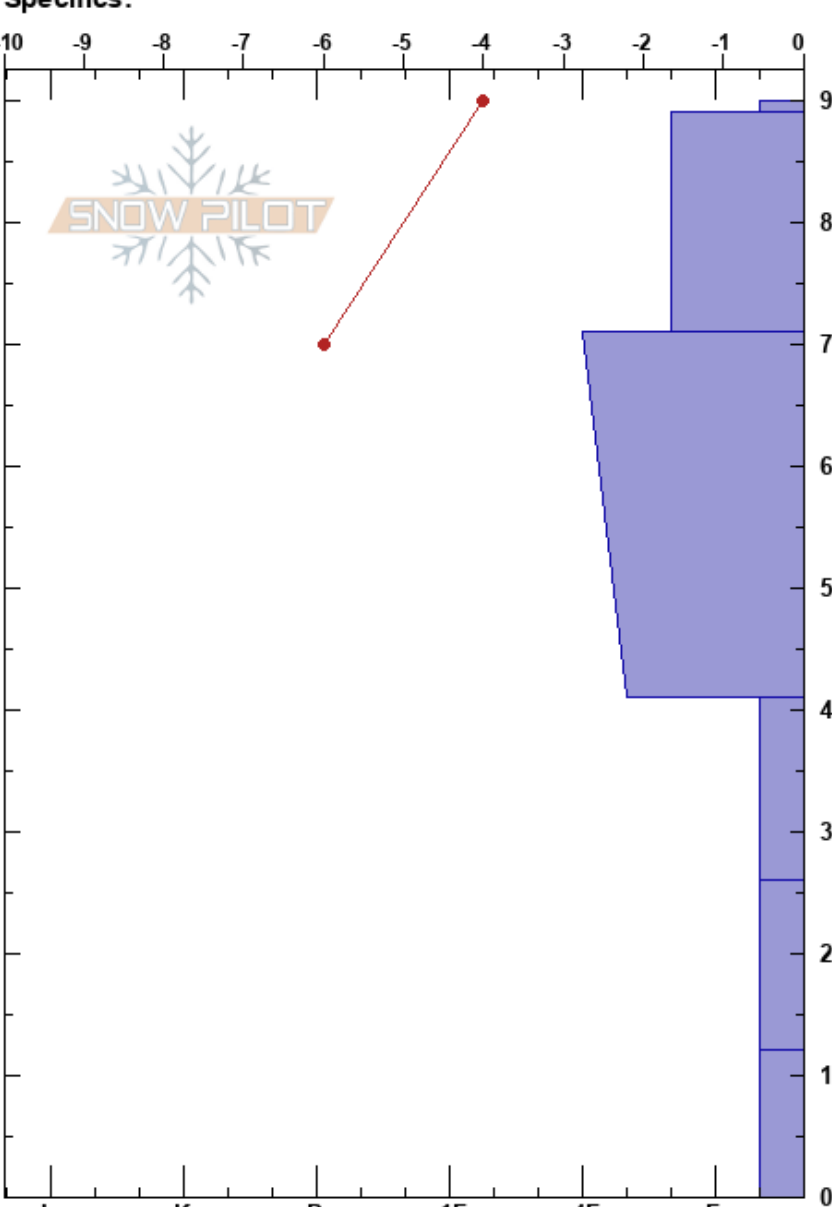

Adelaide, Leadville
 Mosquito Range
 CO
 Elevation: 10832 ft
 Aspect: N
 Specifics:

Jessica Lewis
 03/15/2022 - 11:30am
 Co-ord: 39.24678N, -106.25996W
 Slope Angle: 19°
 Wind Loading: previous

Stability:
 Air Temperature: 6°C
 Sky Cover: CLR
 Precipitation: NO
 Wind: N Light Breeze

HS:90
 PF: 85 41-26cm: Problematic layer

Form	Crystal		ρ kg/m ³	Stability tests & Layer comments
	Size	Moisture		
/	0.5-0.1			
.	1-1			
⊖	1			
□	2			← ECTN23 @40cm SP ← CT21, Q1 @40cm SP
^	3			
^	6-10			