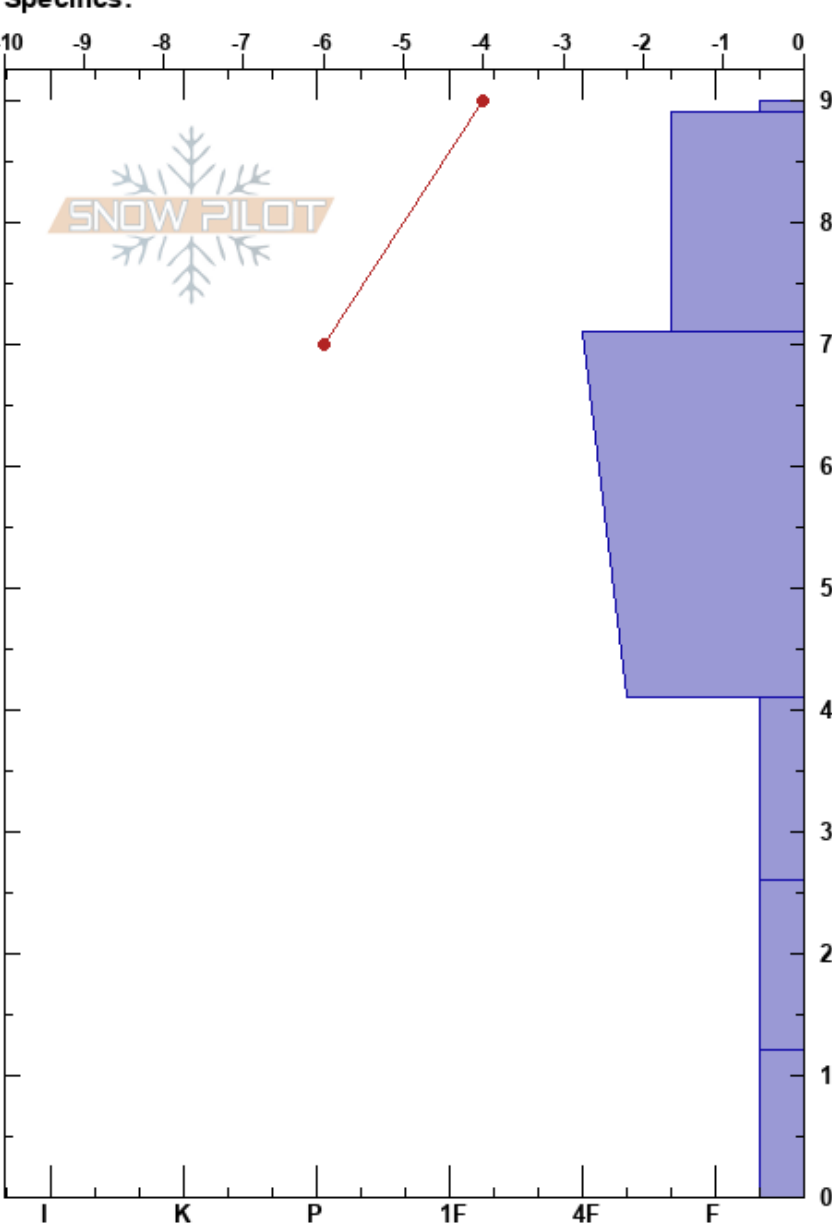

Adelaide, Leadville
 Mosquito Range
 CO
 Elevation: 10832 ft
 Aspect: N
 Specifics:

Jessica Lewis
 03/15/2022 - 11:30am
 Co-ord: 39.24678N, -106.25996W
 Slope Angle: 19°
 Wind Loading: previous

Stability:
 Air Temperature: 6°C
 Sky Cover: CLR
 Precipitation: NO
 Wind: N Light Breeze

HS:90
 PF: 85 41-26cm: Problematic layer

Form	Crystal		ρ kg/m ³	Stability tests & Layer comments
	Size	Moisture		
/	0.5-0.1			
.	1-1			
⊖	1			
□	2			← ECTN23 @40cm SP ← CT21, Q1 @40cm SP
^	3			
^	6-10			