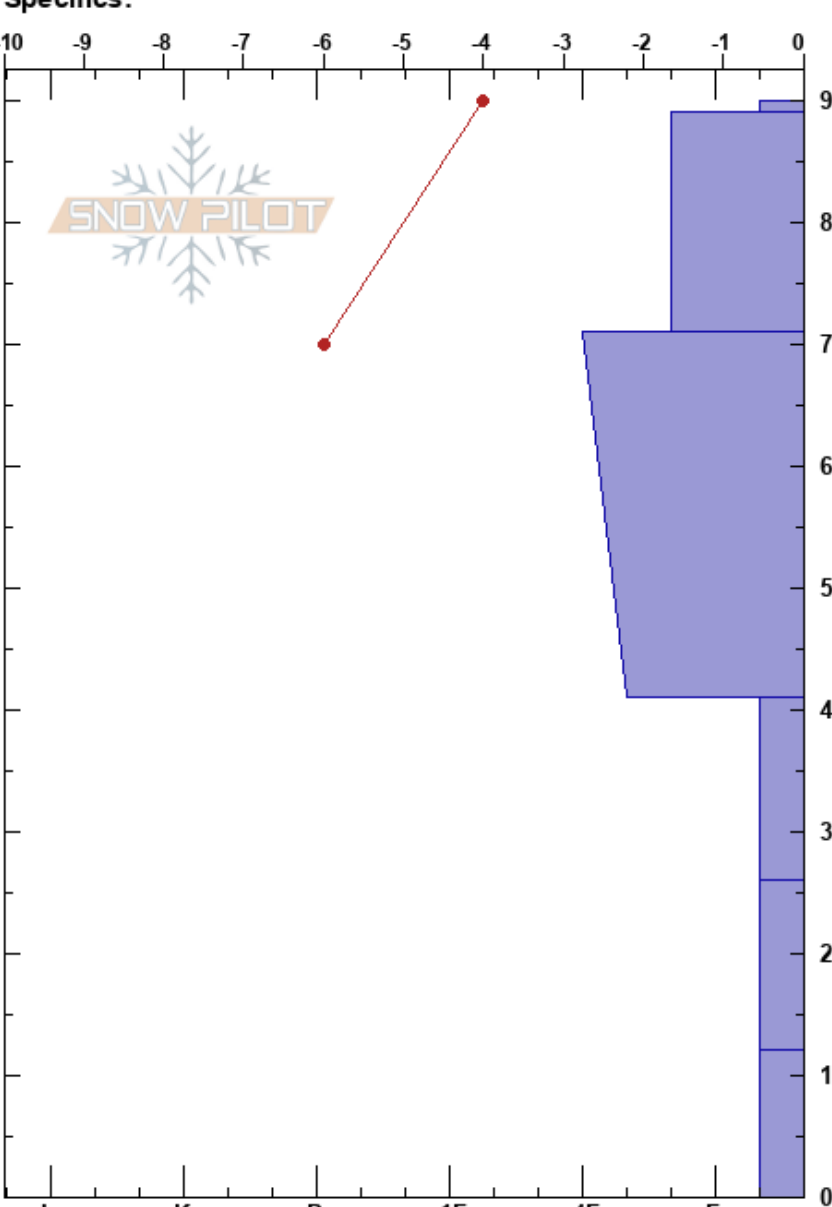

Adelaide, Leadville
 Mosquito Range
 CO
 Elevation: 10832 ft
 Aspect: N
 Specifics:

Jessica Lewis
 03/15/2022 - 11:30am
 Co-ord: 39.24678N, -106.25996W
 Slope Angle: 19°
 Wind Loading: previous

Stability:
 Air Temperature: 6°C
 Sky Cover: CLR
 Precipitation: NO
 Wind: N Light Breeze

HS: 90
 PF: 85 41-26cm: Problematic layer

Form	Crystal		ρ kg/m ³	Stability tests & Layer comments
	Size	Moisture		
/	0.5-0.1			
.	1-1			
⊖	1			
□	2			← ECTN23 @40cm SP ← CT21, Q1 @40cm SP
^	3			
^	6-10			