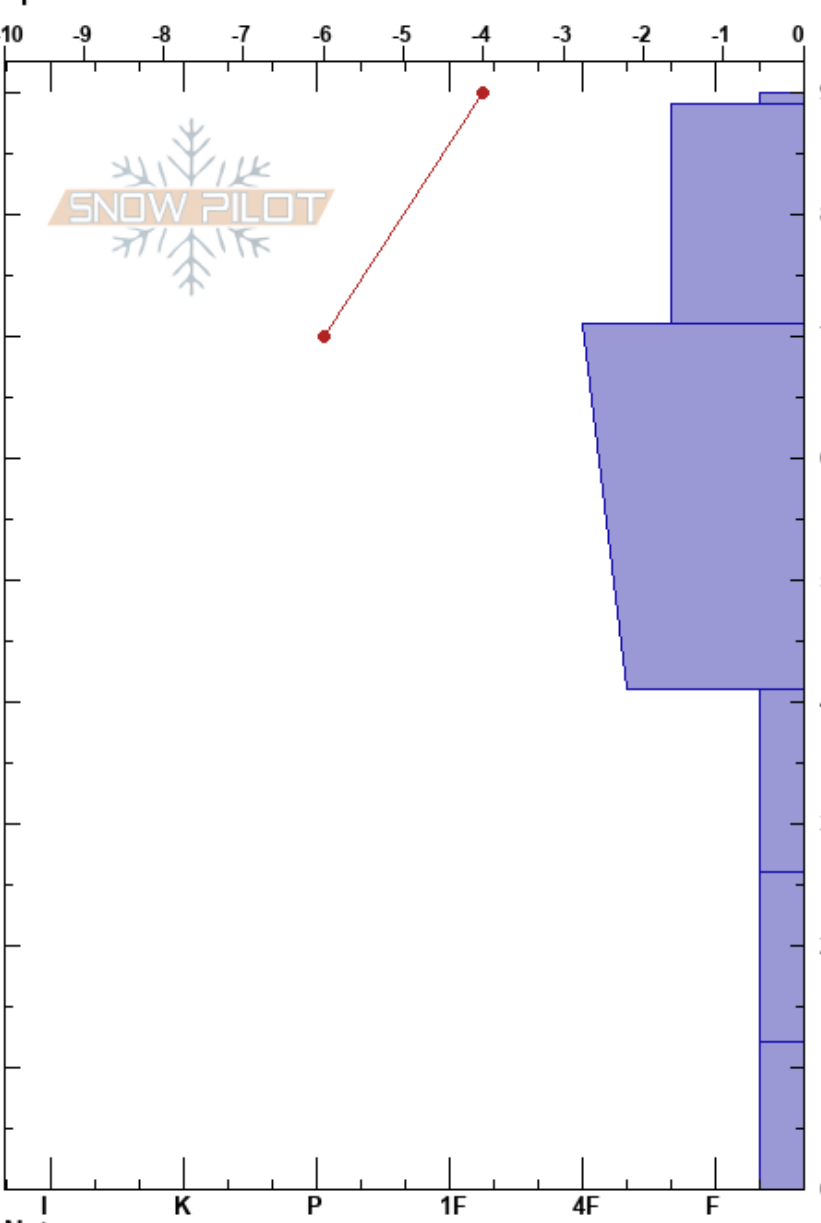

Adelaide, Leadville  
 Mosquito Range  
 CO  
 Elevation: 10832 ft  
 Aspect: N  
 Specifics:

Jessica Lewis  
 03/15/2022 - 11:30am  
 Co-ord: 39.24678N, -106.25996W  
 Slope Angle: 19°  
 Wind Loading: previous

Stability:  
 Air Temperature: 6°C  
 Sky Cover: CLR  
 Precipitation: NO  
 Wind: N Light Breeze

HS:90  
 PF: 85 41-26cm: Problematic layer

Form	Crystal		$\rho$ kg/m <sup>3</sup>	Stability tests & Layer comments
	Size	Moisture		
/	0.5-0.1			
.	1-1			
⊖	1			
□	2			← ECTN23 @40cm SP ← CT21, Q1 @40cm SP
^	3			
^	6-10			