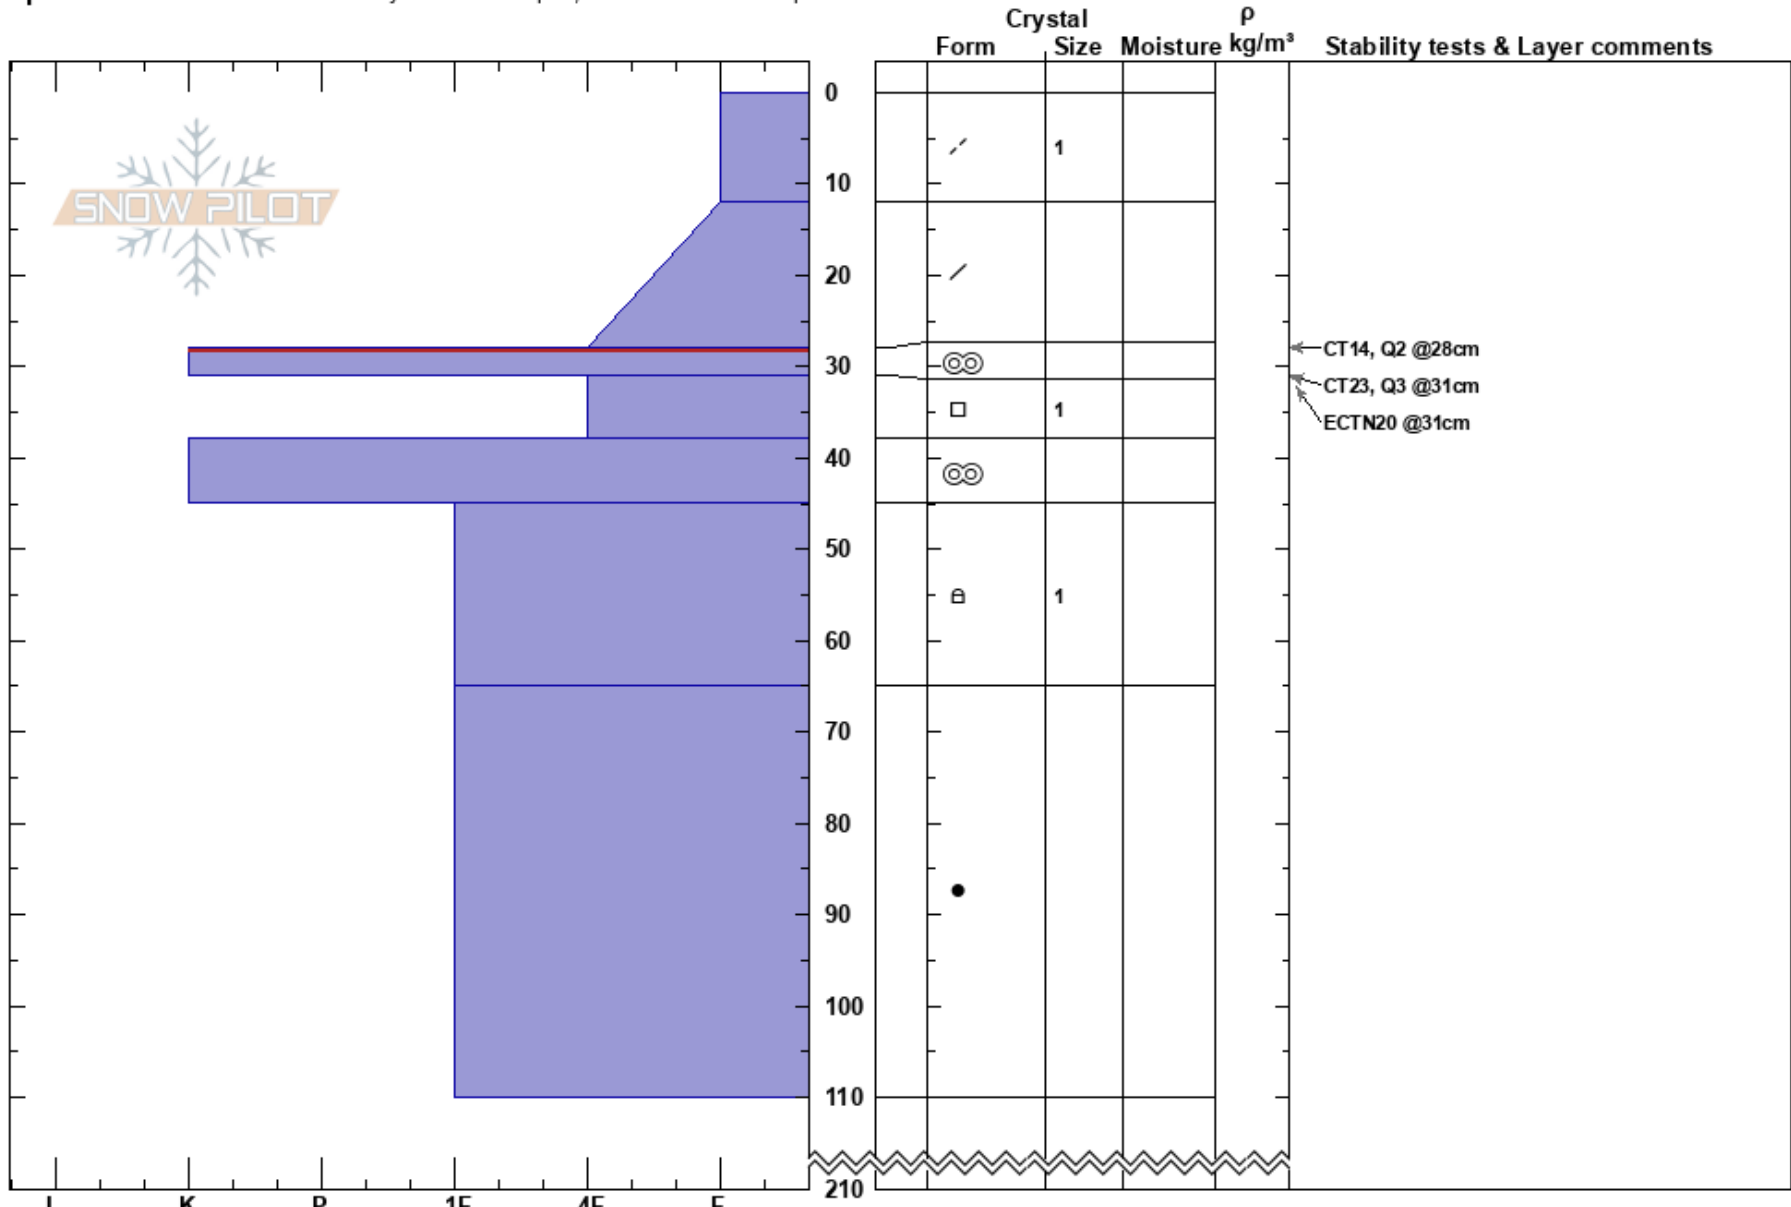

Blind Bull  
 Wyoming Range  
 WY  
 Elevation: 8933 ft  
 Aspect: 320°

Frank Carus  
 03/15/2022 - 2:30pm  
 Co-ord: 42.95181N, -110.61671W  
 Slope Angle: 15°  
 Wind Loading:

Stability:  
 Air Temperature: 3°C  
 Sky Cover: BKN  
 Precipitation: NO  
 Wind: NW Moderate

HS:210  
 PF: 20 28-31cm: Problematic layer

Layer Notes:

Specifics: Recent avalanche activity on similar slopes; We snowmobiled slope

Notes: Surface snow was dry at this location but moist on south facing slopes and wet at lower elevations. Recent human triggered and natural avalanche occurred in the upper 20-30cm of the snowpack and at least one stepped down through the MFCs.