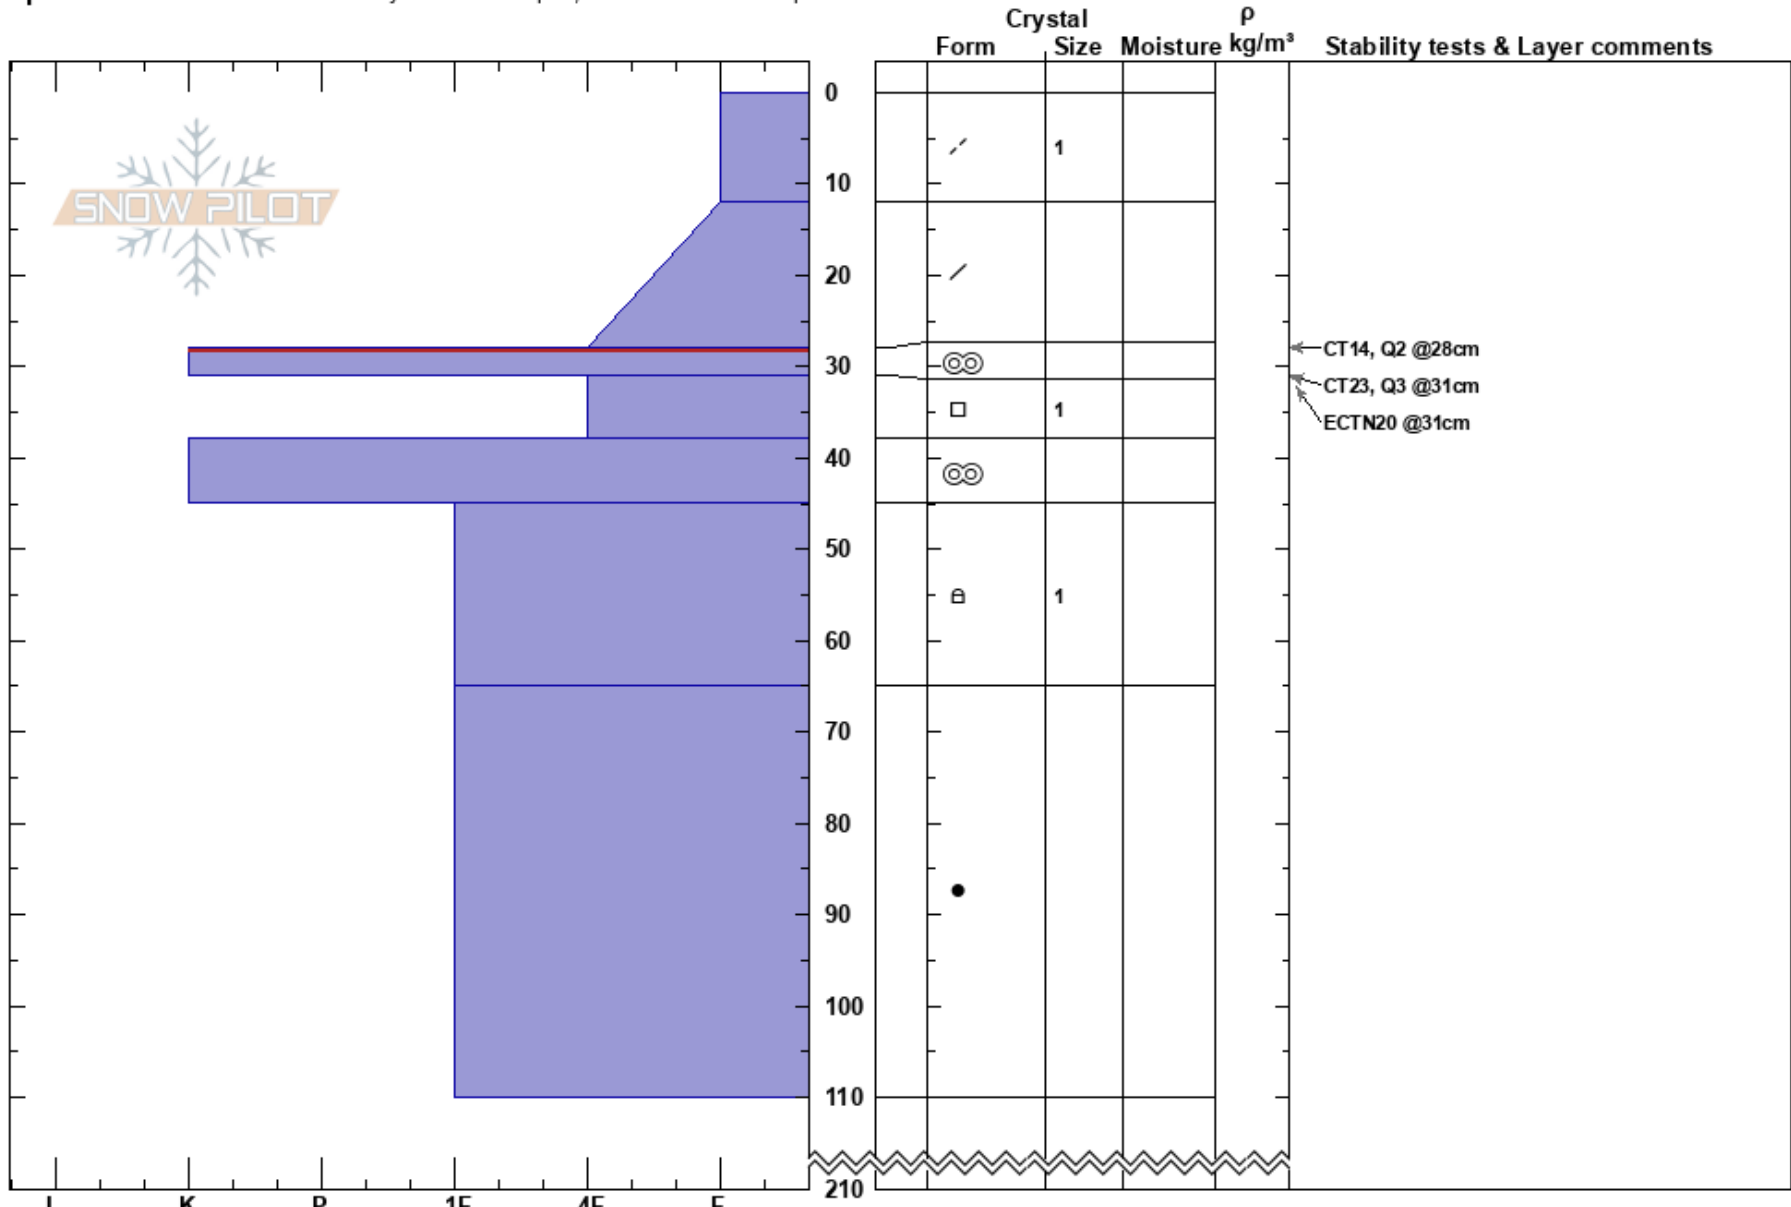

Blind Bull
 Wyoming Range
 WY
 Elevation: 8933 ft
 Aspect: 320°

Frank Carus
 03/15/2022 - 2:30pm
 Co-ord: 42.95181N, -110.61671W
 Slope Angle: 15°
 Wind Loading:

Stability:
 Air Temperature: 3°C
 Sky Cover: BKN
 Precipitation: NO
 Wind: NW Moderate

HS:210
 PF: 20 28-31cm: Problematic layer

Layer Notes:

Specifics: Recent avalanche activity on similar slopes; We snowmobiled slope

Notes: Surface snow was dry at this location but moist on south facing slopes and wet at lower elevations. Recent human triggered and natural avalanche occurred in the upper 20-30cm of the snowpack and at least one stepped down through the MFCs.