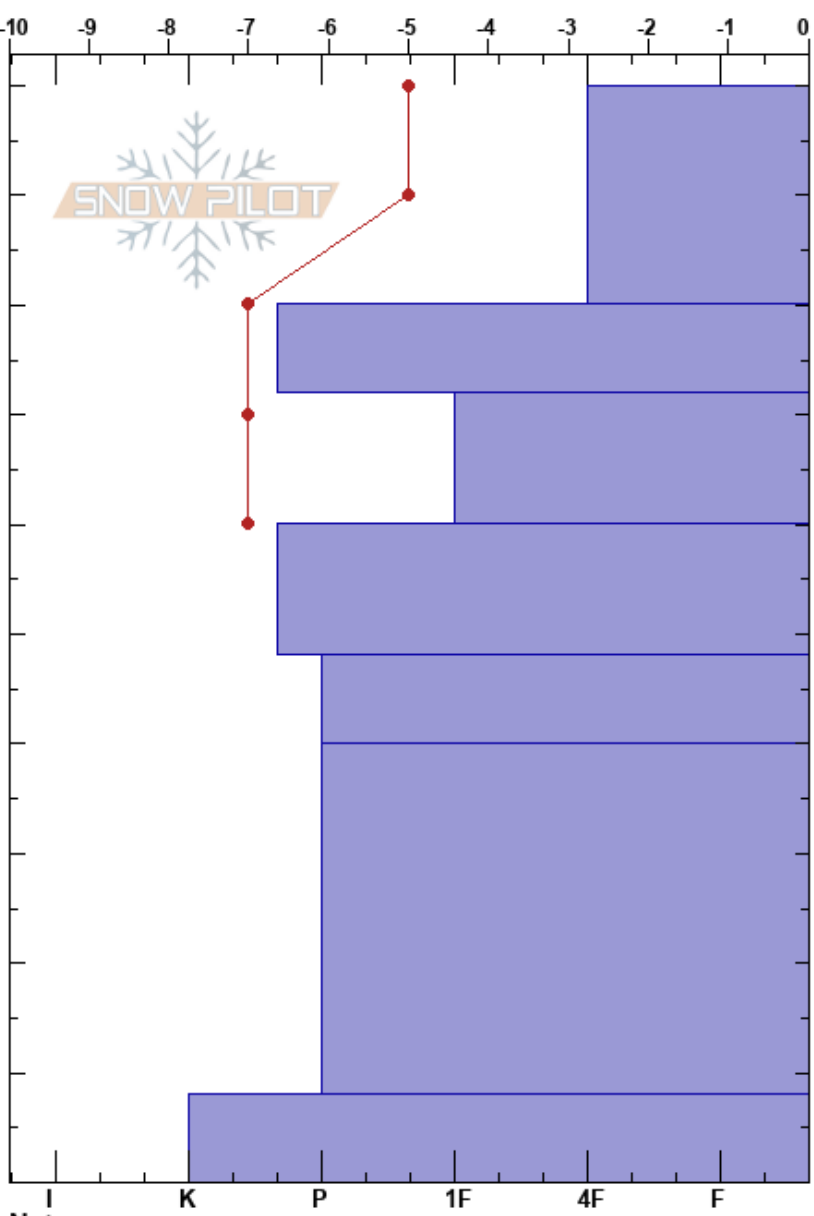

Bear mountain
 Rabbit Ears Range
 CO
Elevation: 9188 ft
Aspect: NE

Jordan Bohme
 03/15/2022 - 2:30pm
Co-ord: 40.36812N, -106.53782W
Slope Angle: 18°
Wind Loading:

Stability:
Air Temperature: 1°C
Sky Cover: FEW
Precipitation: NO
Wind: Calm

HS: 100
 72-60cm: Problematic layer

Specifics: Pit dug in a Ski Area; Pit is representative of backcountry

Depth (cm)	Crystal		Moisture	ρ kg/m ³	Stability tests & Layer comments
	Form	Size			
0-10	○	4			
10-20	□	2			
20-30	□	2			
30-40	□	2			
40-50	□	2			
50-60	□	2			
60-70	□	2			
70-80	●	1			
80-90	/	1			
90-100					