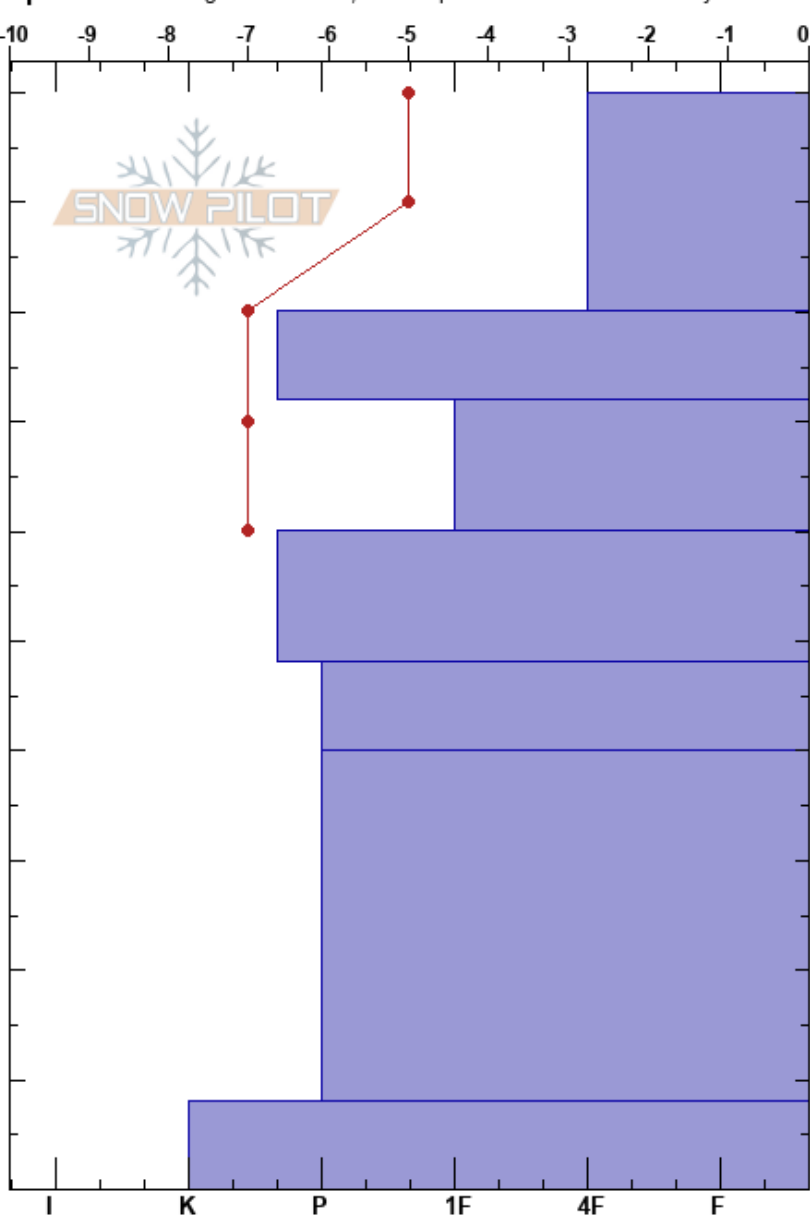

Bear mountain
 Rabbit Ears Range
 CO
Elevation: 9188 ft
Aspect: NE

Jordan Bohme
 03/15/2022 - 2:30pm
Co-ord: 40.36812N, -106.53782W
Slope Angle: 18°
Wind Loading:

Stability:
Air Temperature: 1°C
Sky Cover: FEW
Precipitation: NO
Wind: Calm

HS: 100
 72-60cm: Problematic layer

Specifics: Pit dug in a Ski Area; Pit is representative of backcountry

Height (m)	Crystal		Moisture	ρ kg/m ³	Stability tests & Layer comments
	Form	Size			
100					
90	/	1			
80	•	1			
70	□	2			
60	□	2			
50	□	2			
40	□	2			
30					
20	□	2			
10					
0	○	4			