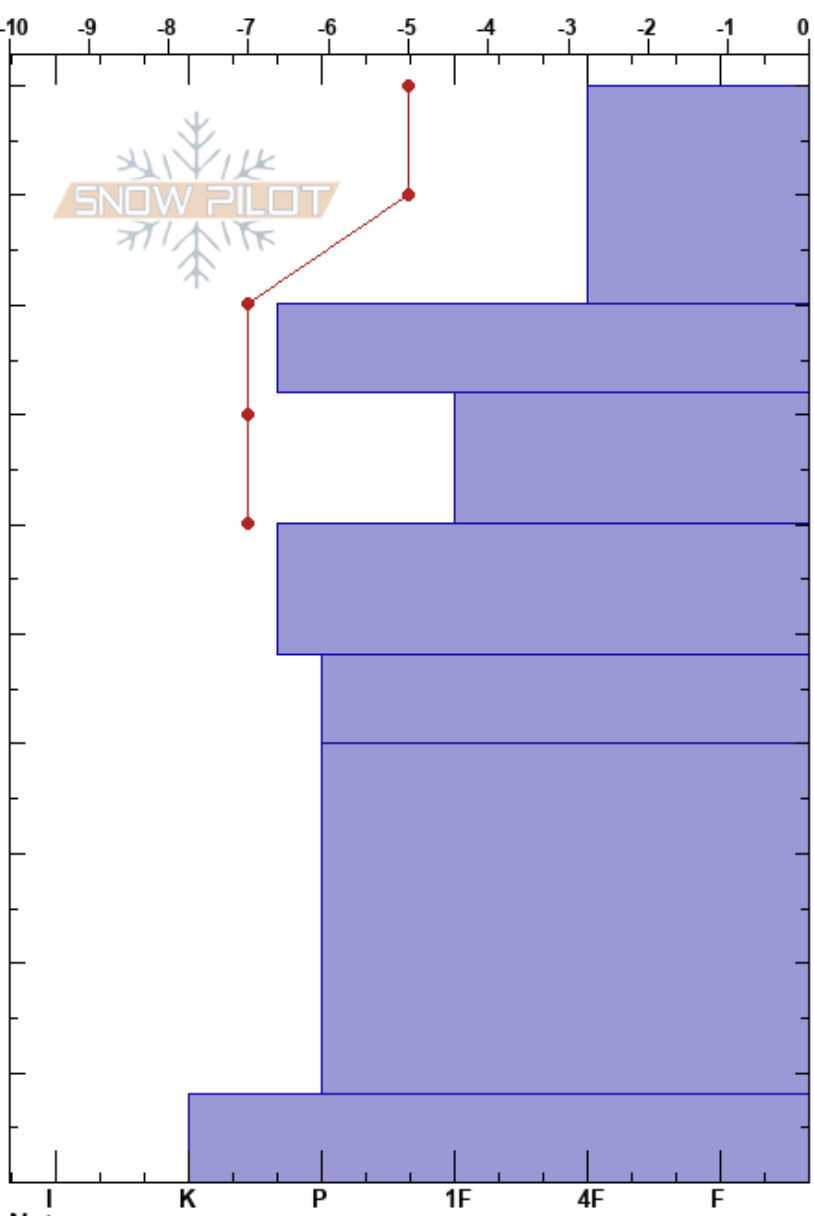

Bear mountain  
 Rabbit Ears Range  
 CO  
**Elevation:** 9188 ft  
**Aspect:** NE

Jordan Bohme  
 03/15/2022 - 2:30pm  
**Co-ord:** 40.36812N, -106.53782W  
**Slope Angle:** 18°  
**Wind Loading:**

**Stability:**  
**Air Temperature:** 1°C  
**Sky Cover:** FEW  
**Precipitation:** NO  
**Wind:** Calm

**HS:** 100  
 72-60cm: Problematic layer

**Specifics:** Pit dug in a Ski Area; Pit is representative of backcountry

Height (m)	Crystal		Moisture	$\rho$ kg/m <sup>3</sup>	Stability tests & Layer comments
	Form	Size			
100					
90	/	1			
80	•	1			
70	□	2			
60	□	2			
50	□	2			
40	□	2			
30					
20	□	2			
10					
0	○	4			