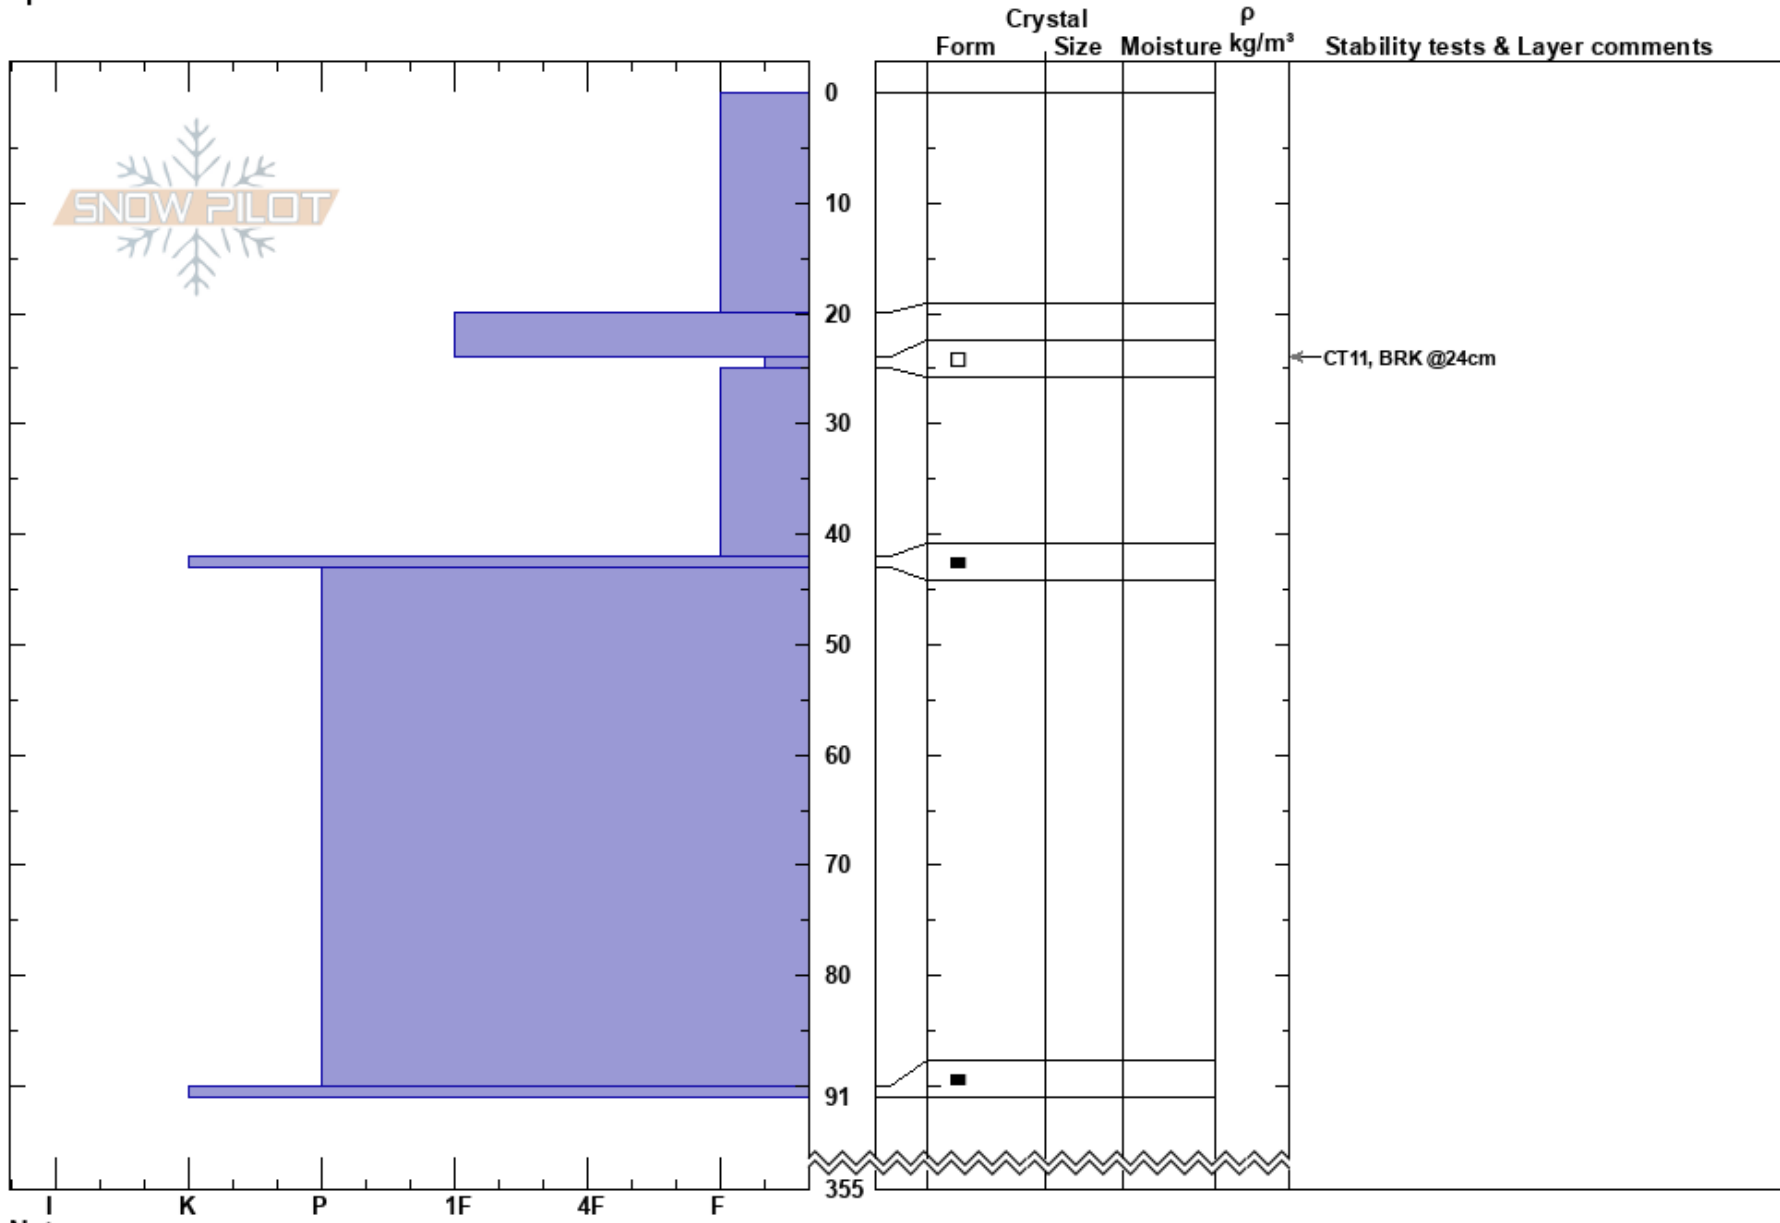

Drop It
 Monashee
 BC
 Elevation: 2030 m
 Aspect: E
 Specifics:

Heather Smith
 14/03/2022 - 13:00
 Co-ord:
 Slope Angle: 30°
 Wind Loading:

Stability:
 Air Temperature:
 Sky Cover: OVC
 Precipitation: S-1
 Wind: SW Light Breeze

HS:355
 Layer Notes:
 24-25cm: Problematic layer

Notes: