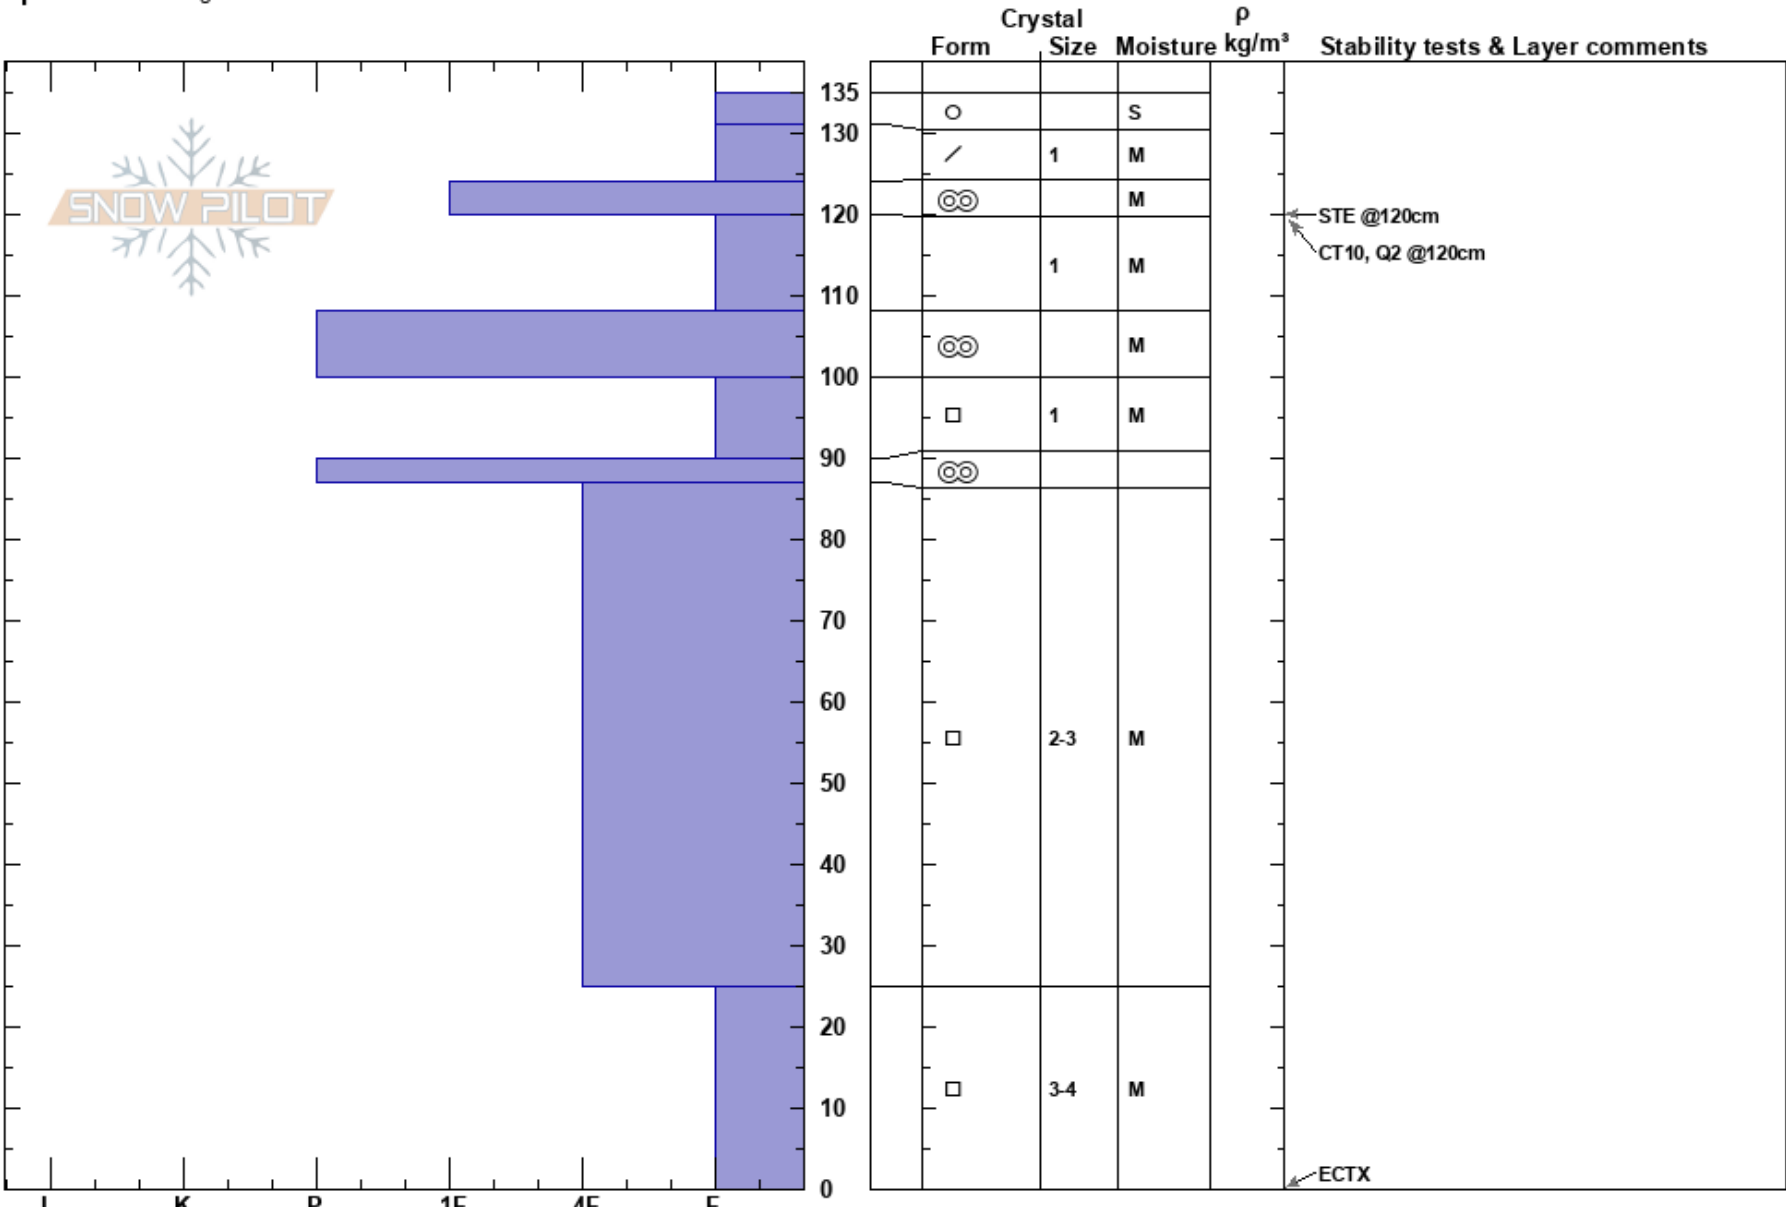

Zit's Meadow
 Bridger Range
 MT
Elevation: 8150 ft
Aspect: 112°
Specifics: Pit dug in a Ski Area

Bridger Bowl
 03/15/2022 - 10:50am
Co-ord: 45.81116N, -110.92829W
Slope Angle: 33°
Wind Loading: no

Stability:
Air Temperature:
Sky Cover: OVC
Precipitation: NO
Wind: Calm

HS: 135
PF: 60
Layer Notes:

Notes: Ella