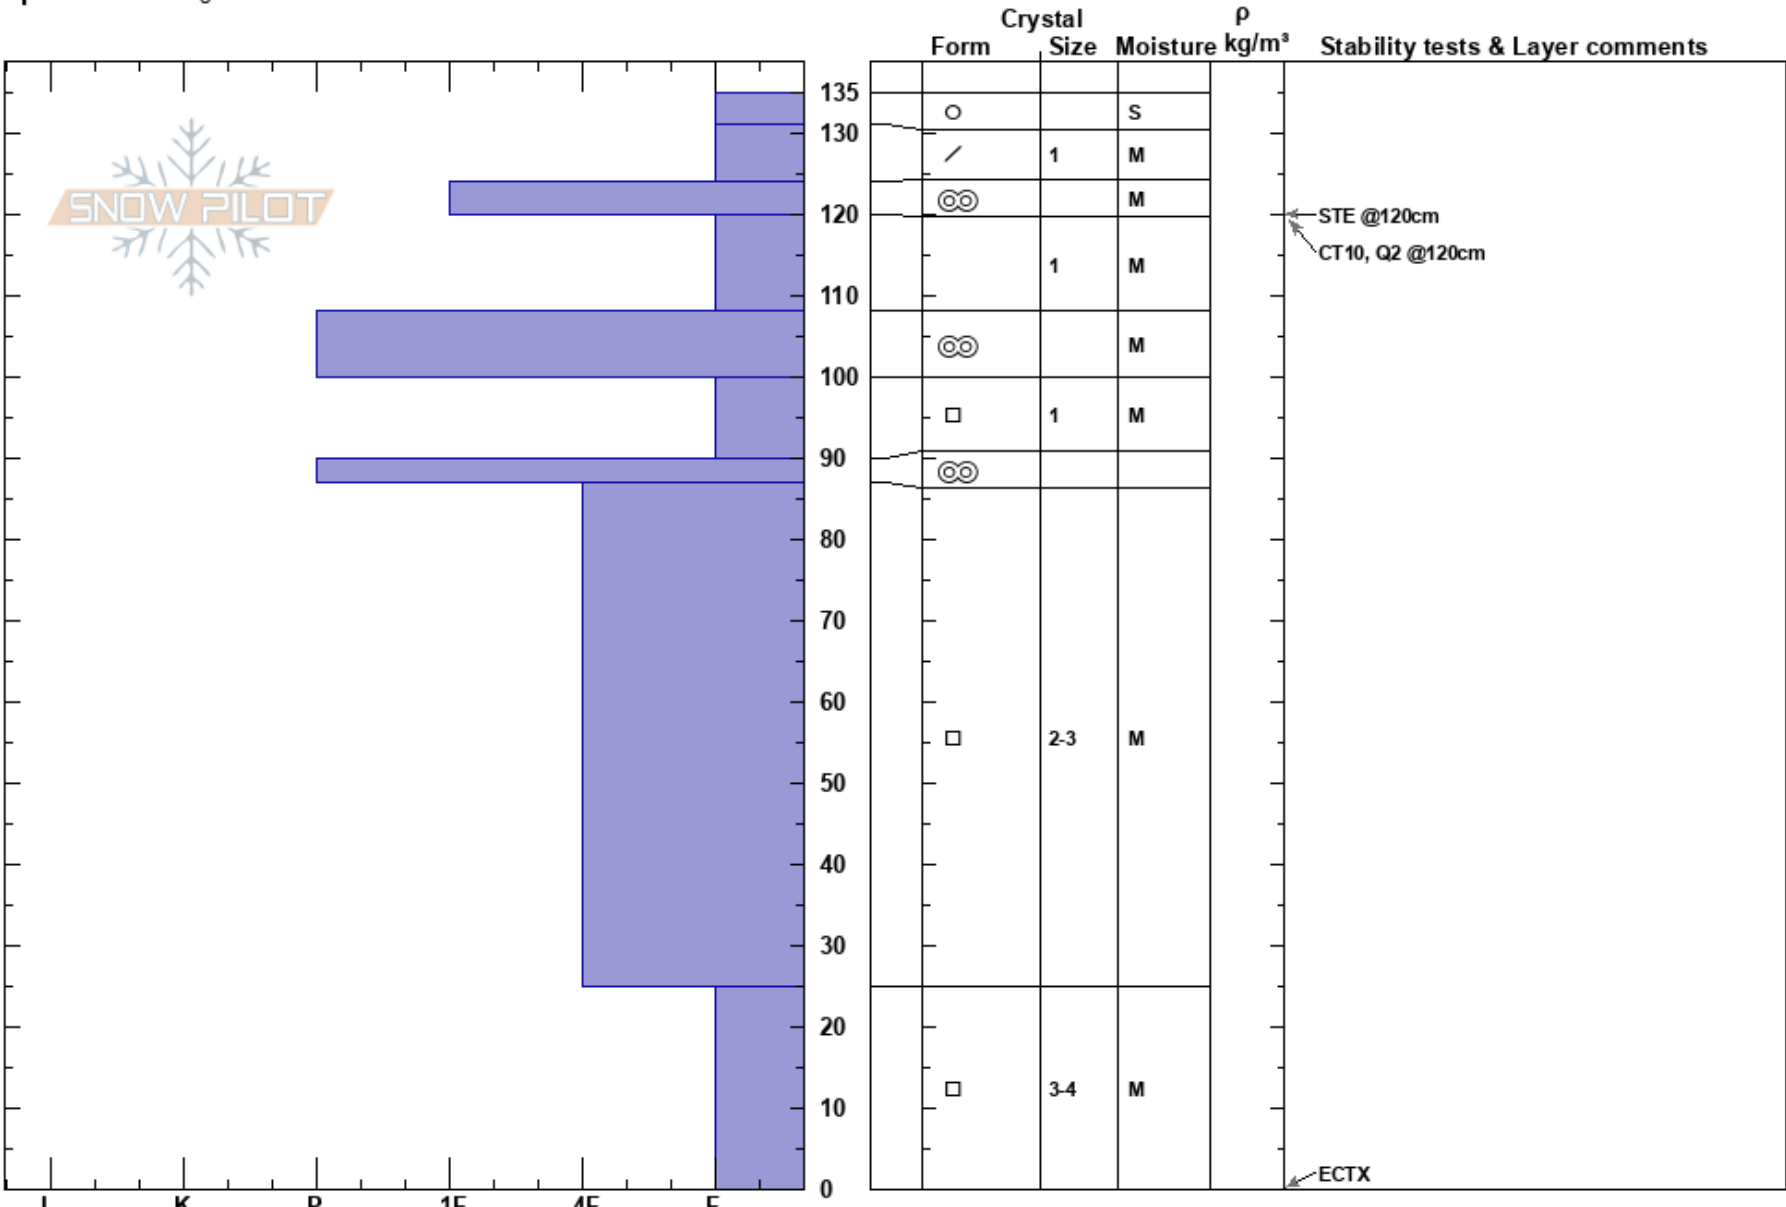

Zit's Meadow  
 Bridger Range  
 MT  
**Elevation:** 8150 ft  
**Aspect:** 112°  
**Specifics:** Pit dug in a Ski Area

Bridger Bowl  
 03/15/2022 - 10:50am  
**Co-ord:** 45.81116N, -110.92829W  
**Slope Angle:** 33°  
**Wind Loading:** no

**Stability:**  
**Air Temperature:**  
**Sky Cover:** OVC  
**Precipitation:** NO  
**Wind:** Calm

**HS:** 135  
**PF:** 60  
**Layer Notes:**

**Notes:** Ella