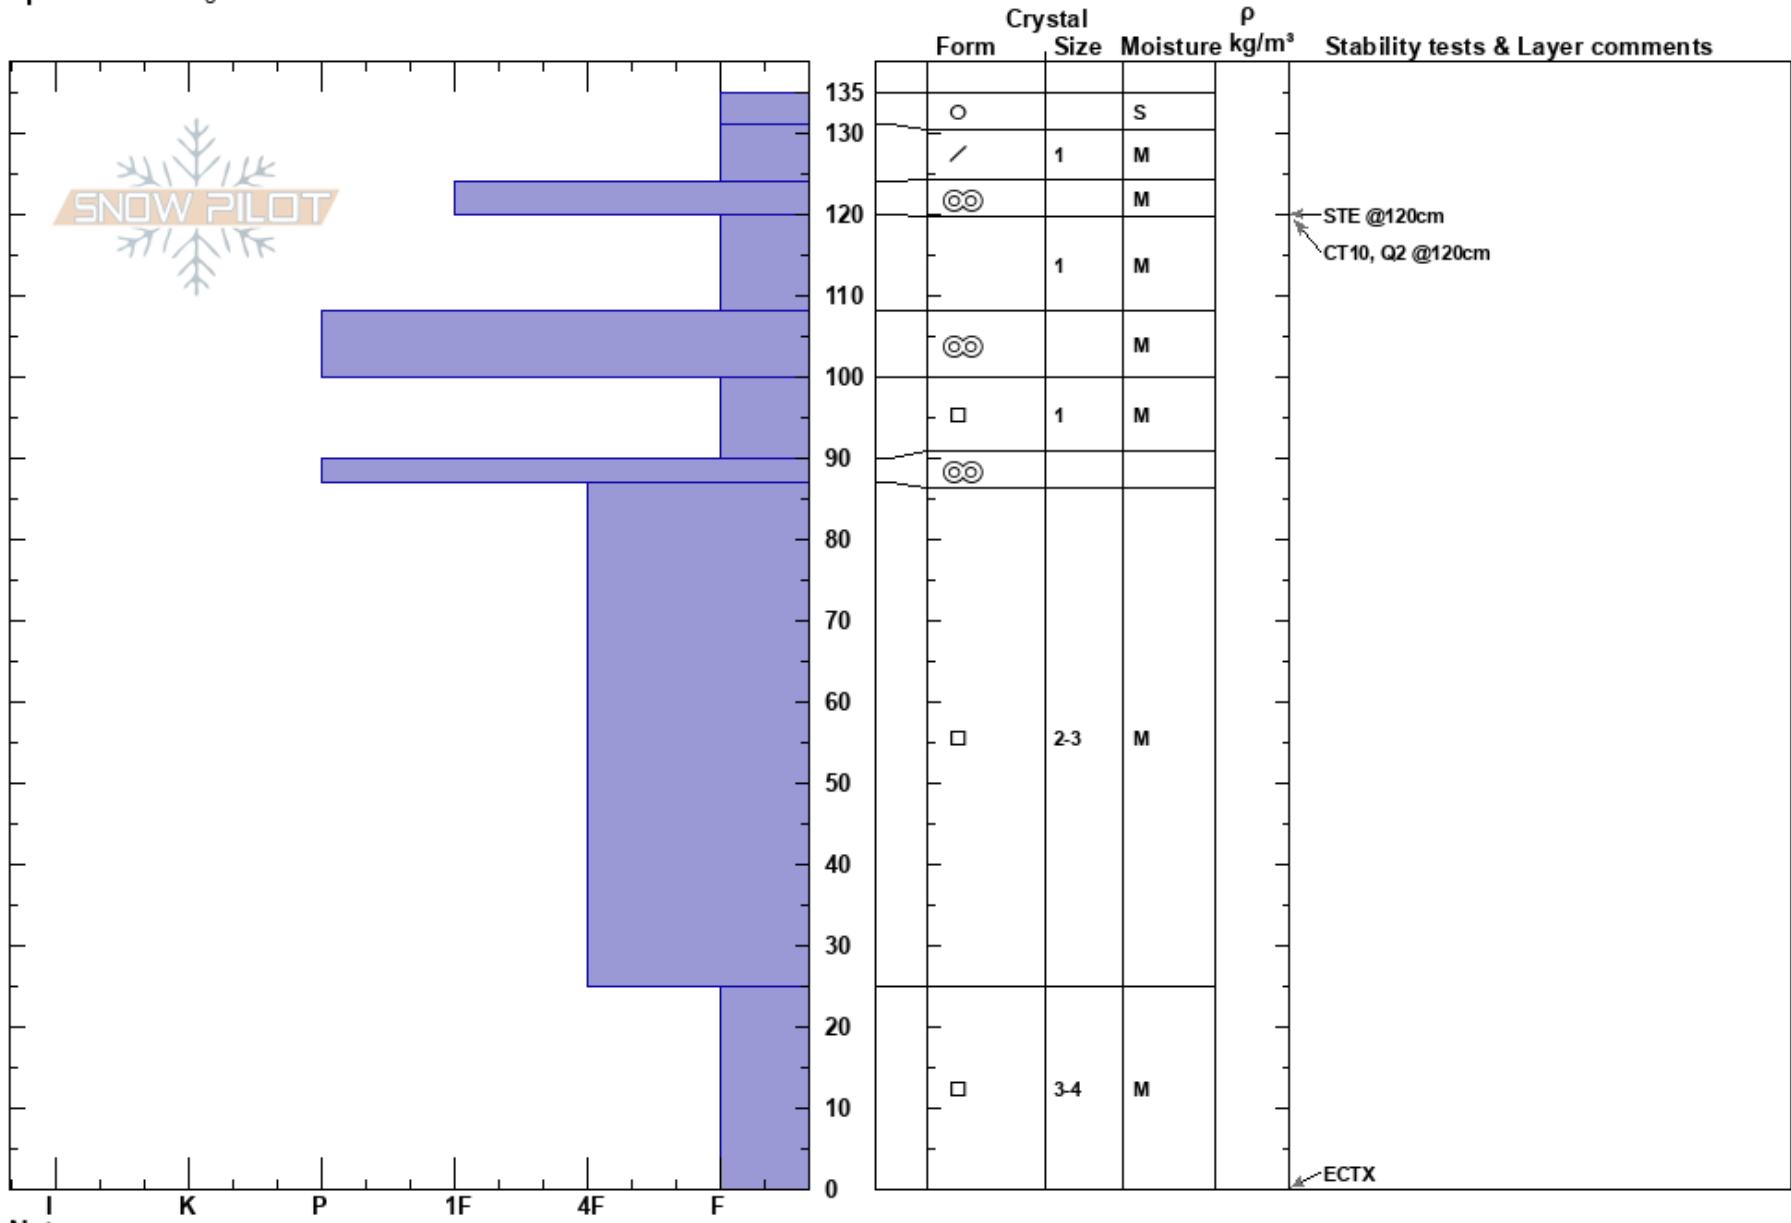

Zit's Meadow
 Bridger Range
 MT
Elevation: 8150 ft
Aspect: 112°
Specifics: Pit dug in a Ski Area

Bridger Bowl
 03/15/2022 - 10:50am
Co-ord: 45.81116N, -110.92829W
Slope Angle: 33°
Wind Loading: no

Stability:
Air Temperature:
Sky Cover: OVC
Precipitation: NO
Wind: Calm

HS: 135
PF: 60
Layer Notes:

Notes: Ella