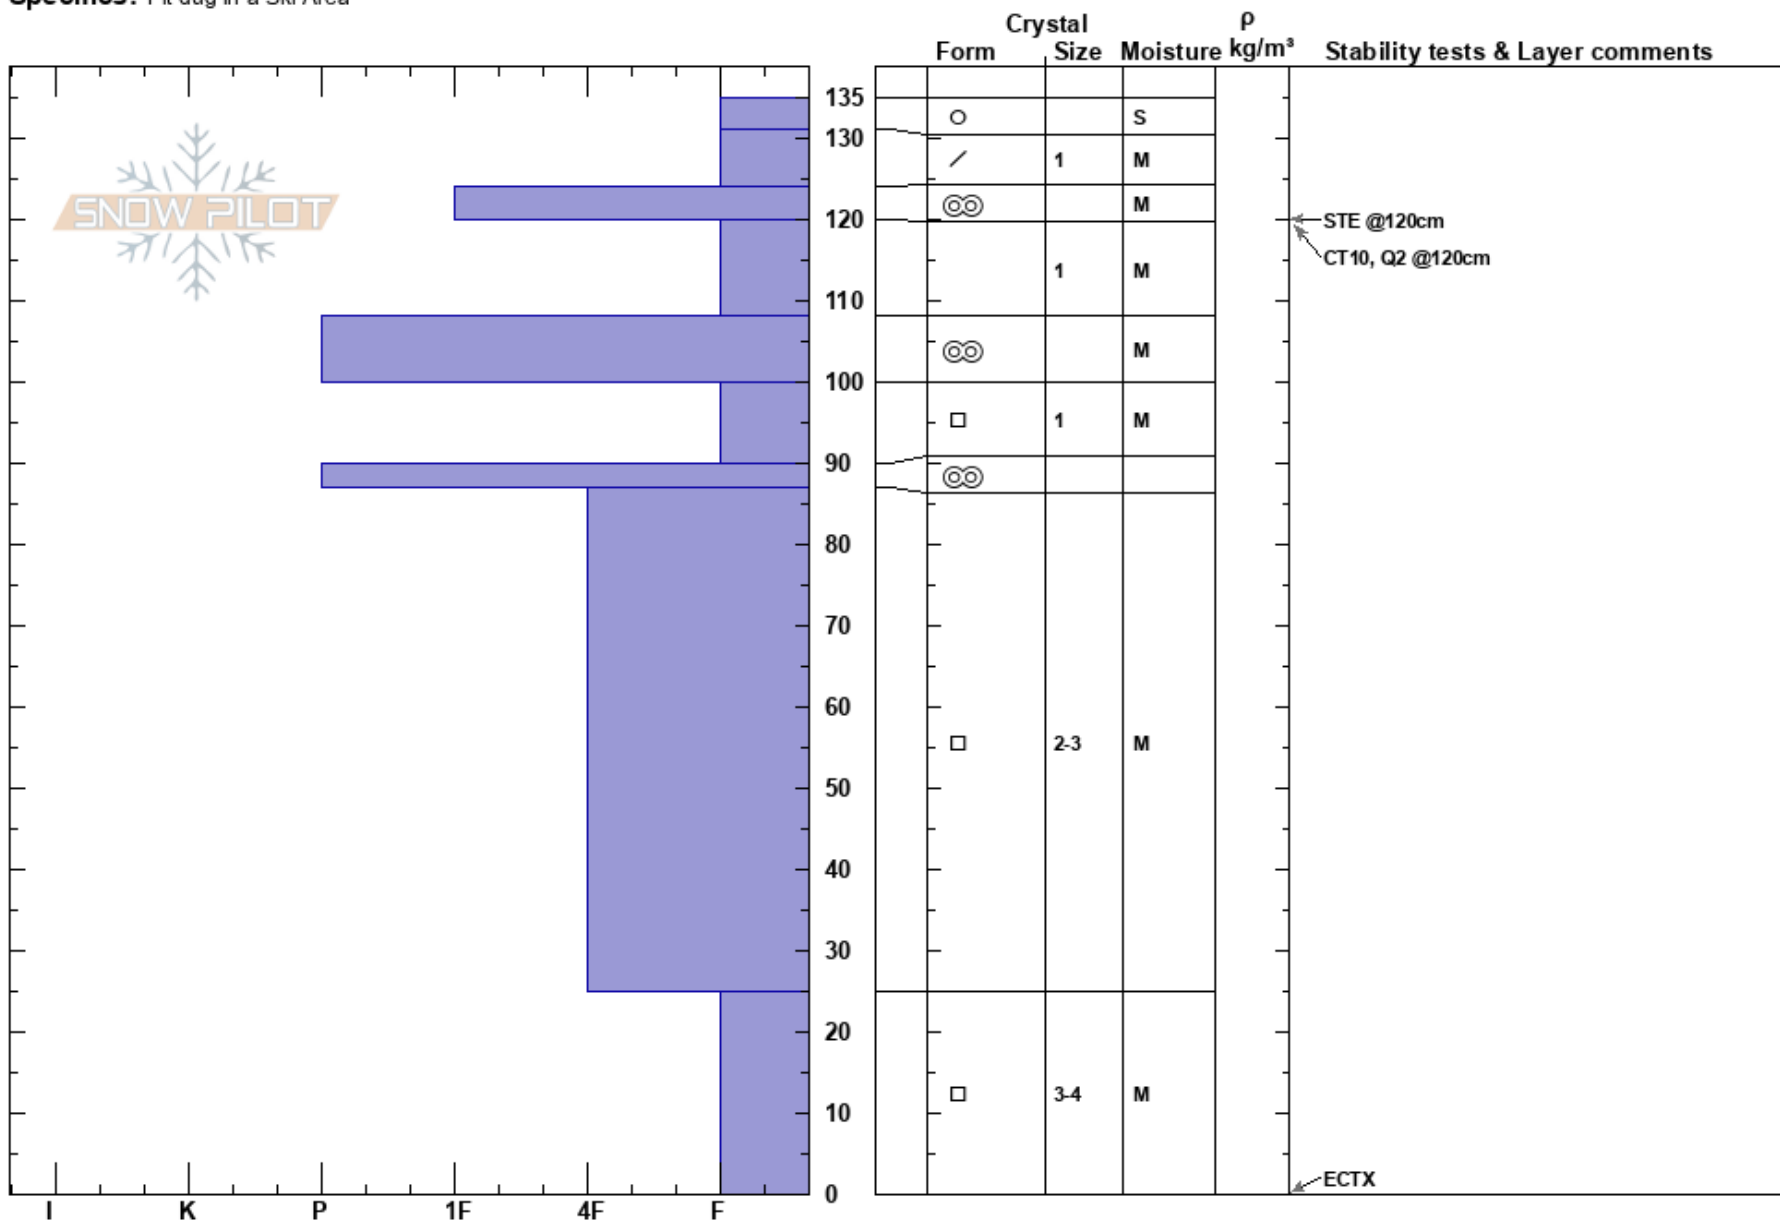

Zit's Meadow
 Bridger Range
 MT
Elevation: 8150 ft
Aspect: 112°
Specifics: Pit dug in a Ski Area

Bridger Bowl
 03/15/2022 - 10:50am
Co-ord: 45.81116N, -110.92829W
Slope Angle: 33°
Wind Loading: no

Stability:
Air Temperature:
Sky Cover: OVC
Precipitation: NO
Wind: Calm

HS: 135
PF: 60
Layer Notes:

Notes: Ella