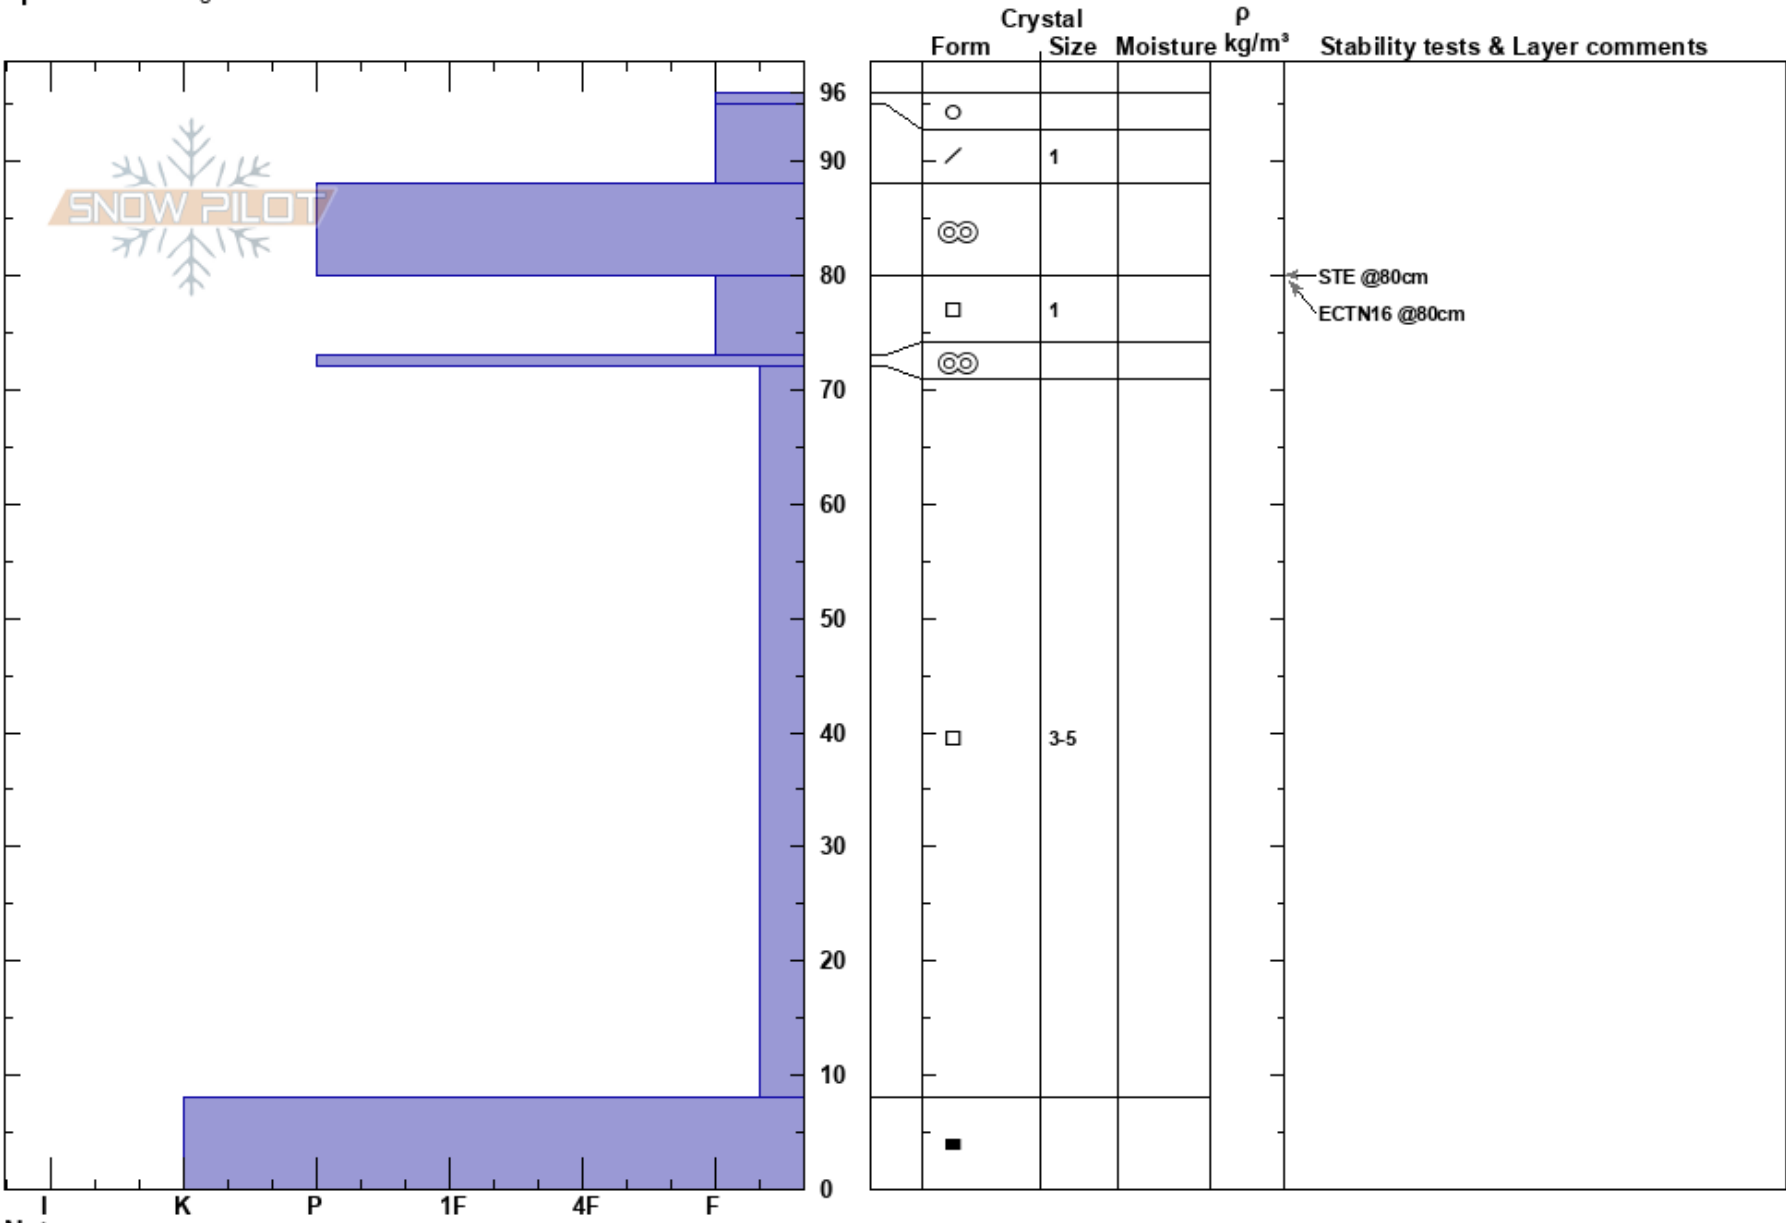

Top of Colters
 Bridger Range
 MT
Elevation: 8500 ft
Aspect: 84°
Specifics: Pit dug in a Ski Area

Bridger Bowl
 03/15/2022 - 10:50am
Co-ord: 45.81118N, -110.93034W
Slope Angle: 37°
Wind Loading: no

Stability:
Air Temperature:
Sky Cover: X
Precipitation: S-1
Wind: Calm

Layer Notes:

Notes: Ella