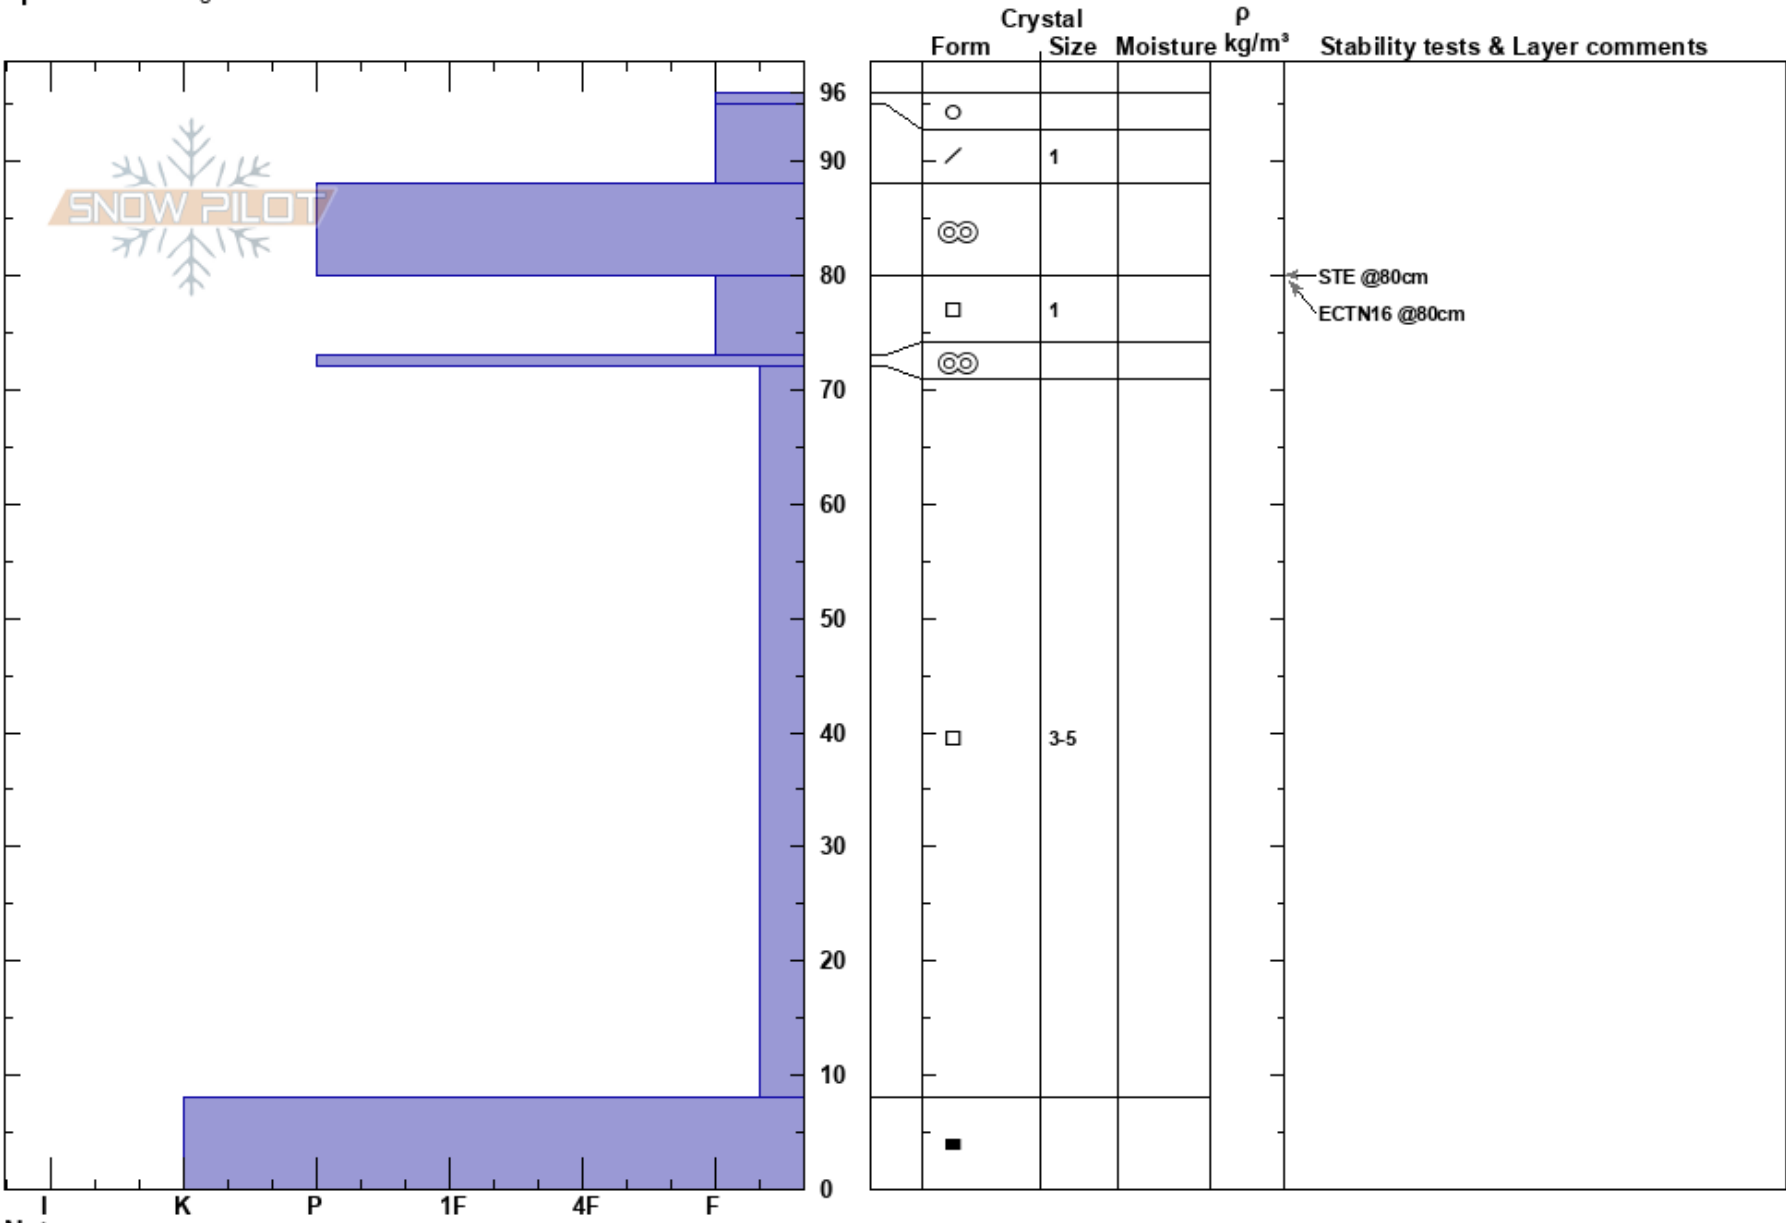

Top of Colters  
 Bridger Range  
 MT  
**Elevation:** 8500 ft  
**Aspect:** 84°  
**Specifics:** Pit dug in a Ski Area

Bridger Bowl  
 03/15/2022 - 10:50am  
**Co-ord:** 45.81118N, -110.93034W  
**Slope Angle:** 37°  
**Wind Loading:** no

**Stability:**  
**Air Temperature:**  
**Sky Cover:** X  
**Precipitation:** S-1  
**Wind:** Calm

**Layer Notes:**

Notes: Ella