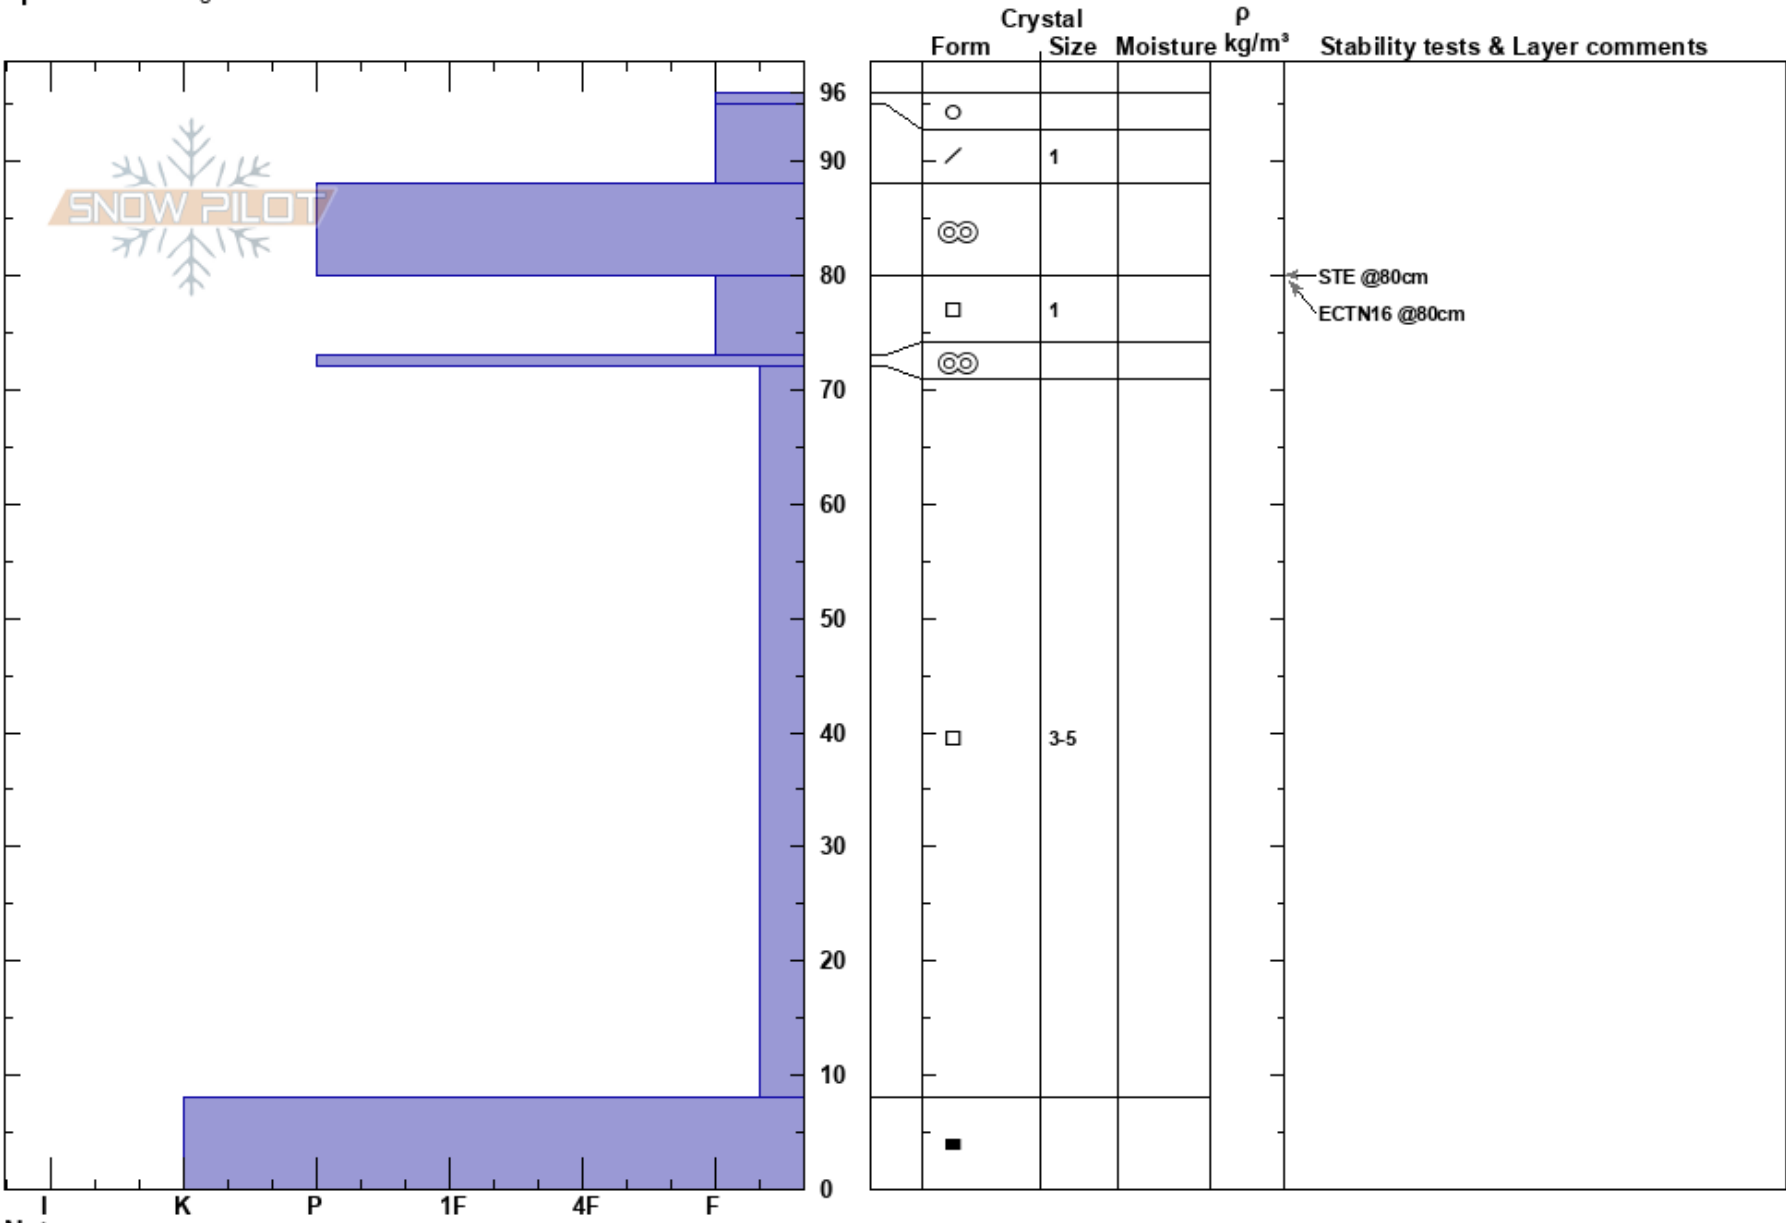

Top of Colters  
 Bridger Range  
 MT  
**Elevation:** 8500 ft  
**Aspect:** 84°  
**Specifics:** Pit dug in a Ski Area

Bridger Bowl  
 03/15/2022 - 10:50am  
**Co-ord:** 45.81118N, -110.93034W  
**Slope Angle:** 37°  
**Wind Loading:** no

**Stability:**  
**Air Temperature:**  
**Sky Cover:** X  
**Precipitation:** S-1  
**Wind:** Calm

**HS:** 96  
**PF:** 80  
**Layer Notes:**

**Notes:** Ella