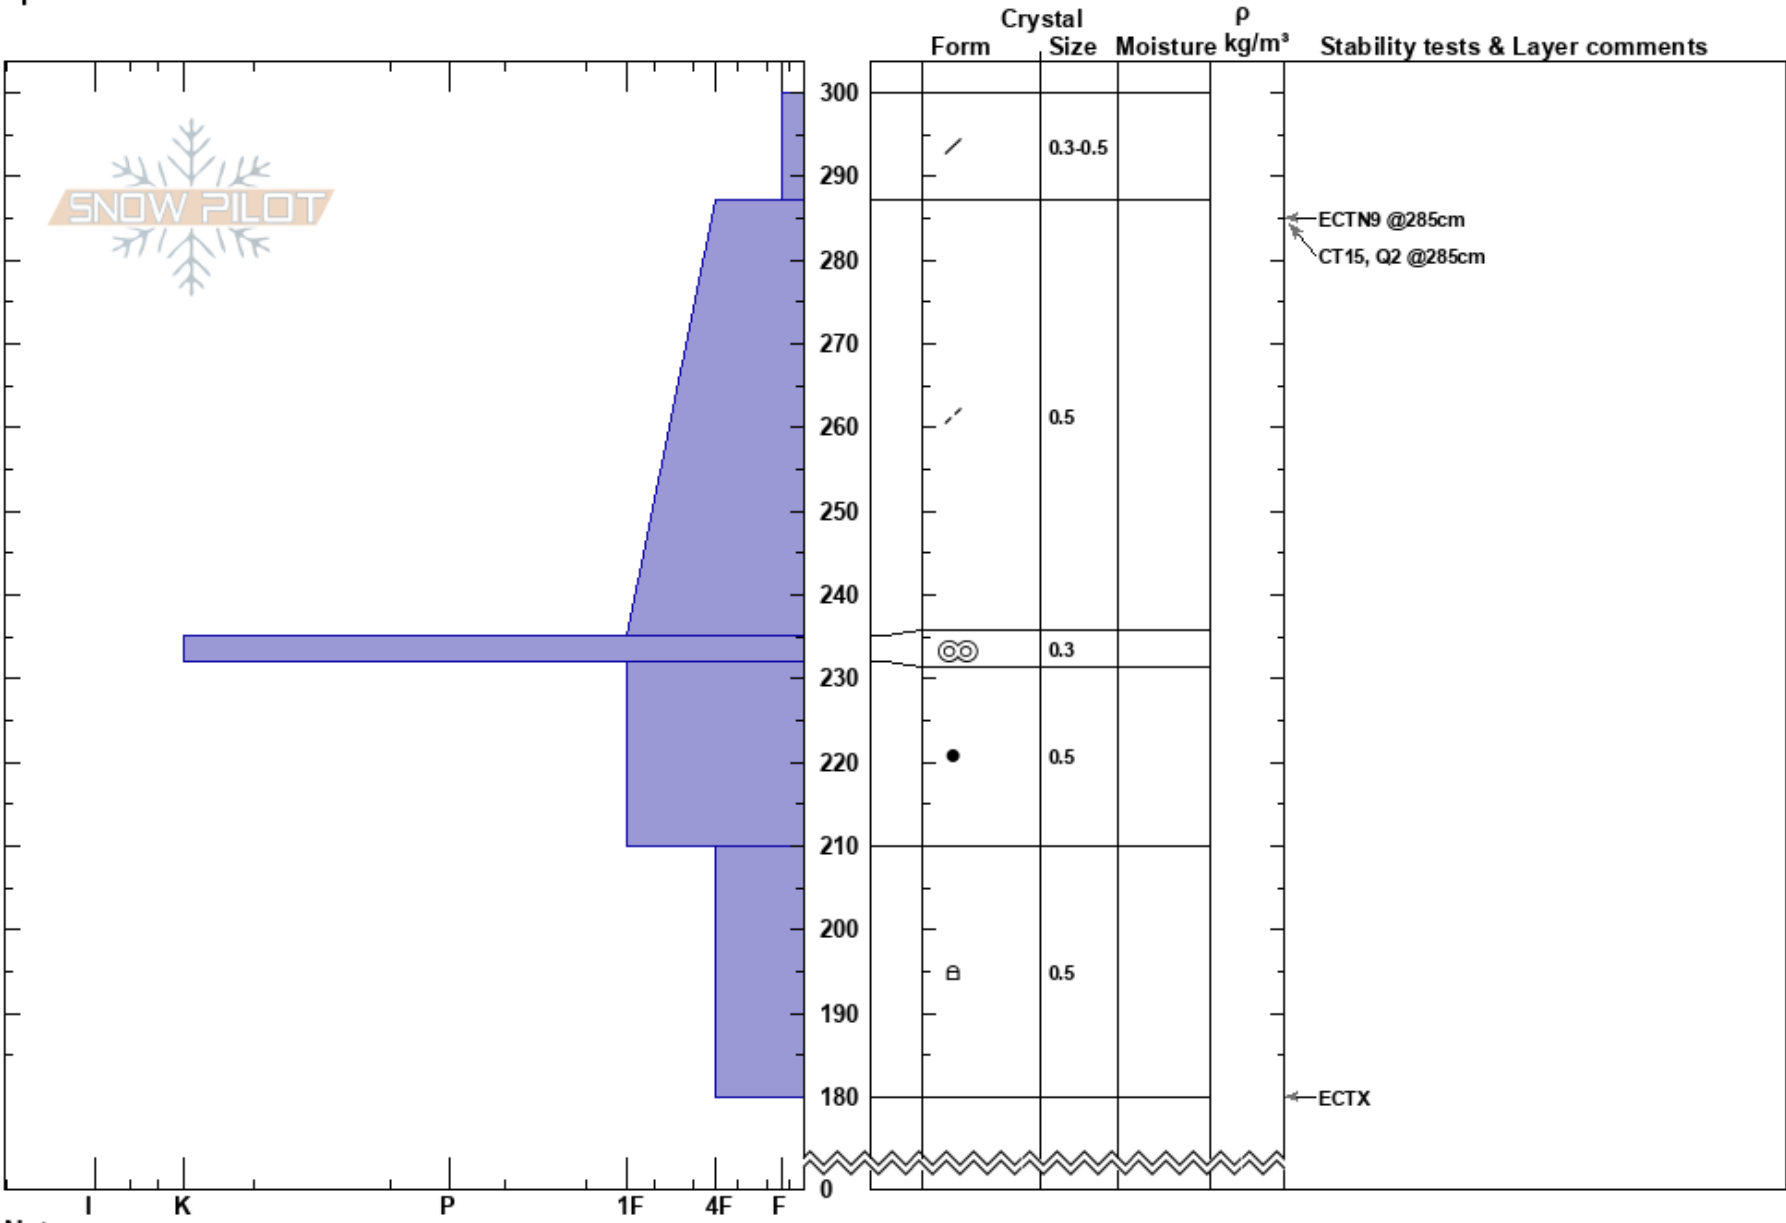

Tower E NTL
 Rabbit Ears Pass
 CO
 Elevation: 10459 ft
 Aspect: E
 Specifics:

Austin DiVesta
 03/15/2022 - 12:30pm
 Co-ord: 40.53500N, -106.66310W
 Slope Angle: 15°
 Wind Loading:

Stability:
 Air Temperature:
 Sky Cover: CLR
 Precipitation: NO
 Wind: W Light Breeze

HS:300 Layer Notes:

Notes: