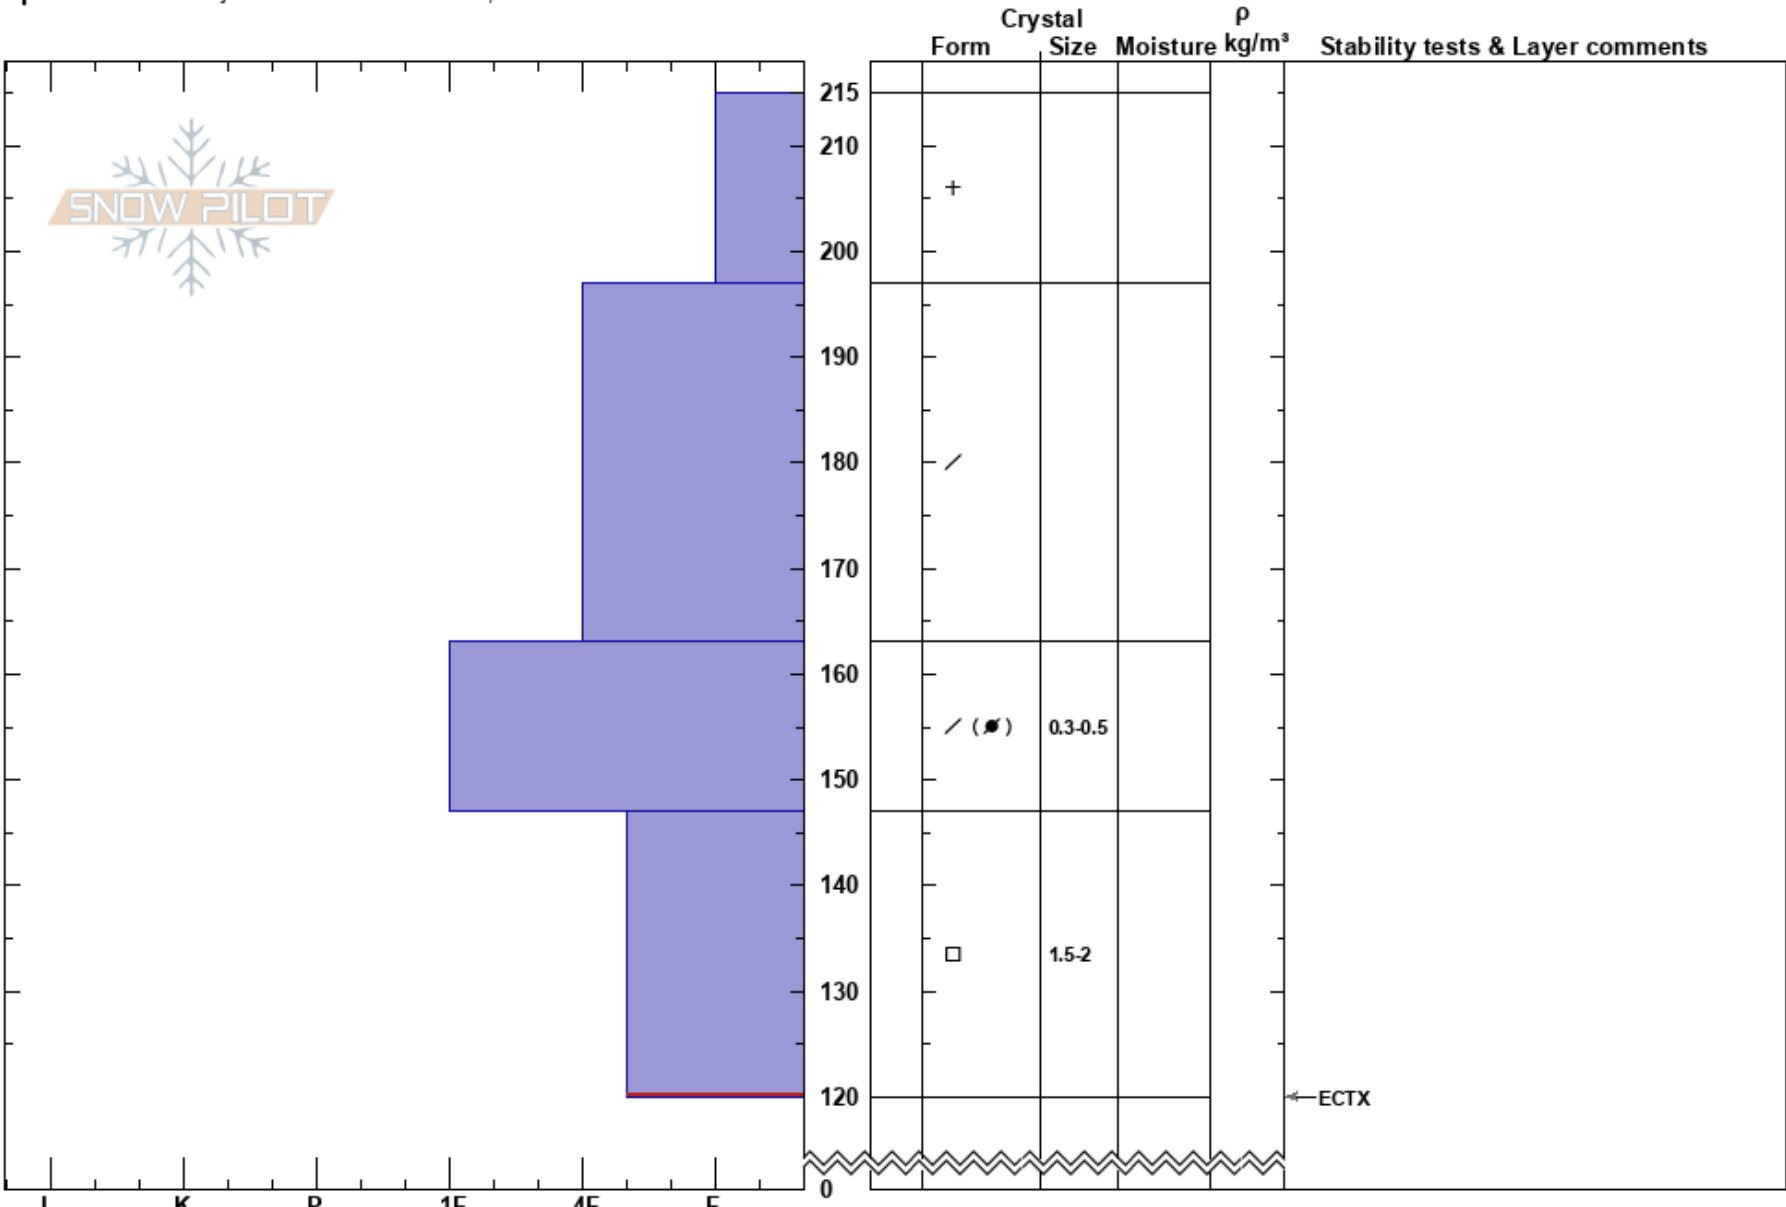

Silverfork Avalanche  
 Central Wasatch  
 UT  
 Elevation: 9432 ft  
 Aspect: NW  
 Specifics: Pit is adjacent to avalanche: crown;

Nikki Champion  
 03/15/2022 - 1:30pm  
 Co-ord: 40.60333N, -111.62417W  
 Slope Angle: 38°  
 Wind Loading: no

Stability:  
 Air Temperature:  
 Sky Cover: SCT  
 Precipitation: NO  
 Wind: SW Calm  
 HS:215  
 Layer Notes:  
 147-120cm: Problematic layer

Notes: