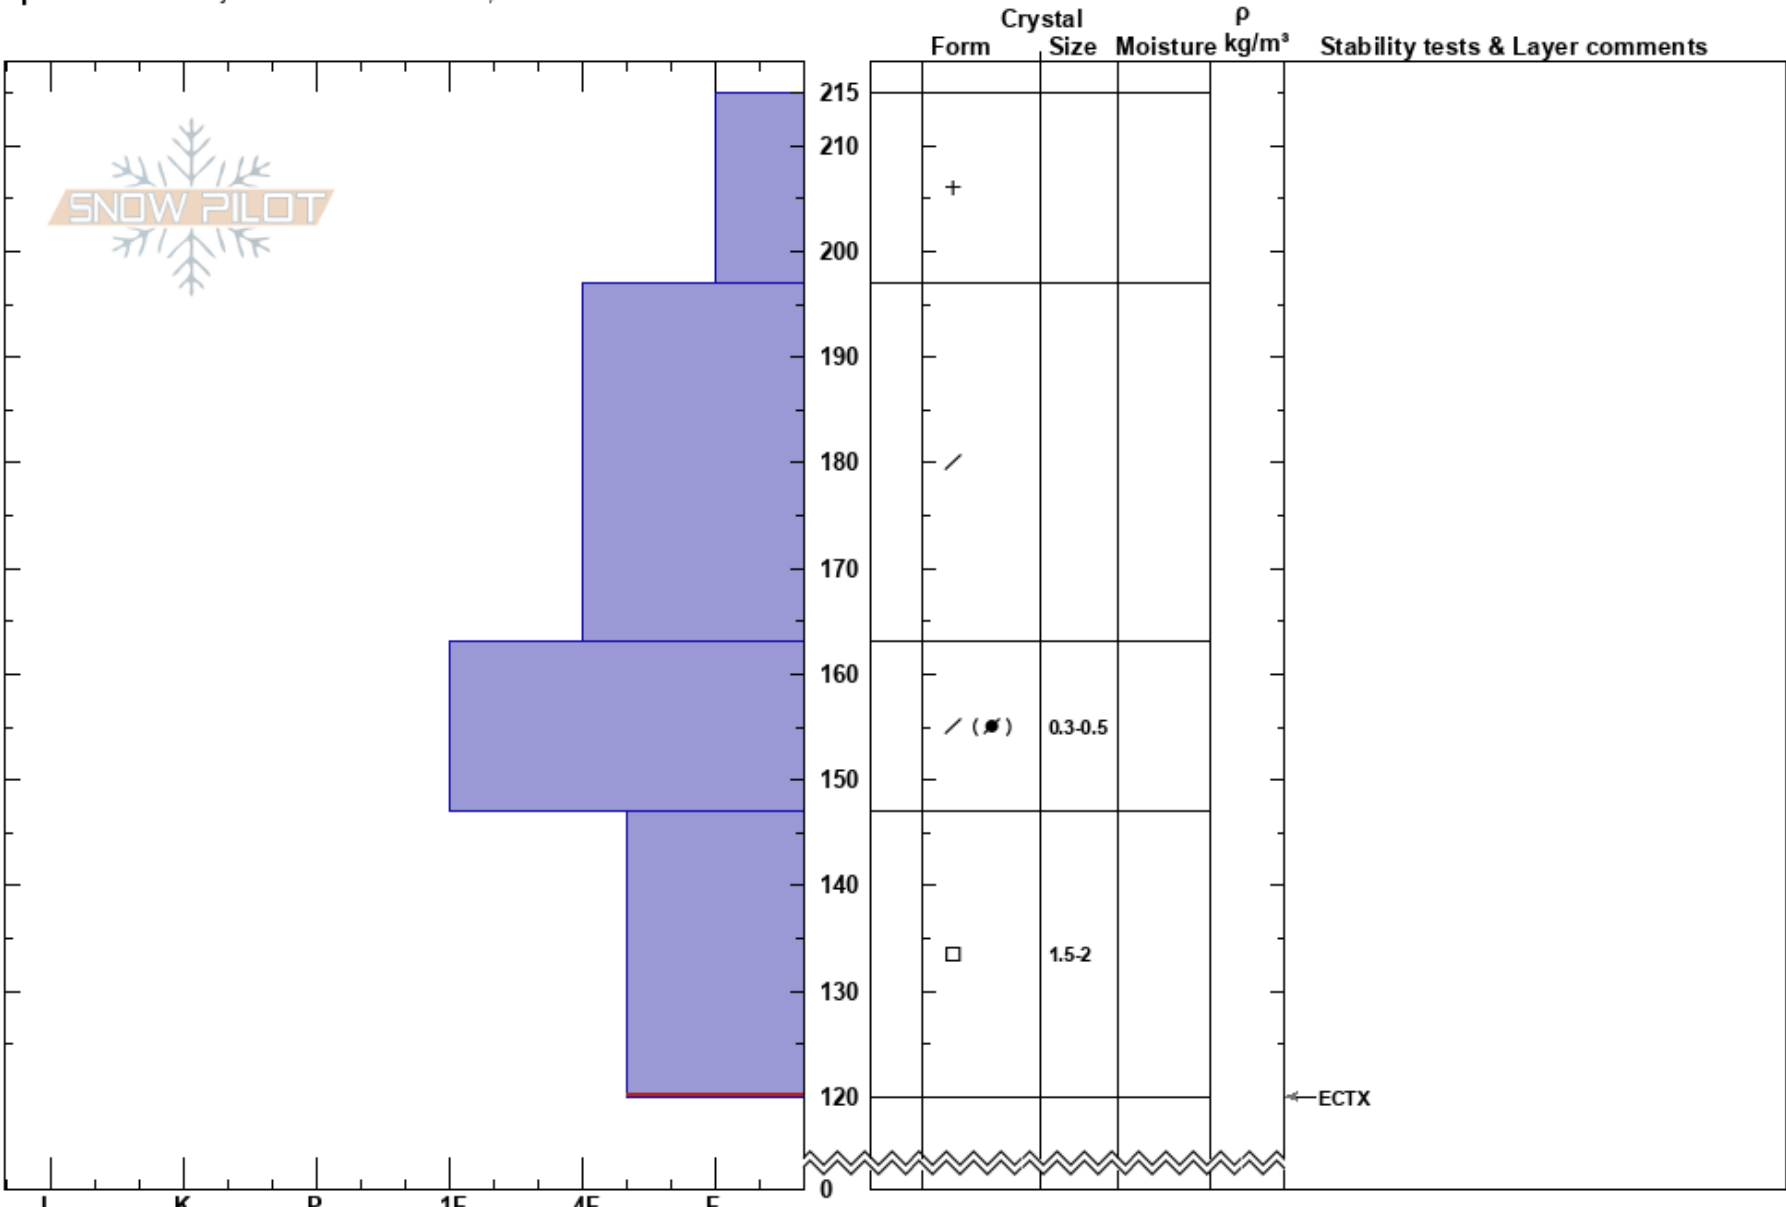

Silverfork Avalanche
 Central Wasatch
 UT
 Elevation: 9432 ft
 Aspect: NW
 Specifics: Pit is adjacent to avalanche: crown;

Nikki Champion
 03/15/2022 - 1:30pm
 Co-ord: 40.60333N, -111.62417W
 Slope Angle: 38°
 Wind Loading: no

Stability:
 Air Temperature:
 Sky Cover: SCT
 Precipitation: NO
 Wind: SW Calm

HS:215
 Layer Notes: 147-120cm: Problematic layer

Notes: I K P 1F 4F F