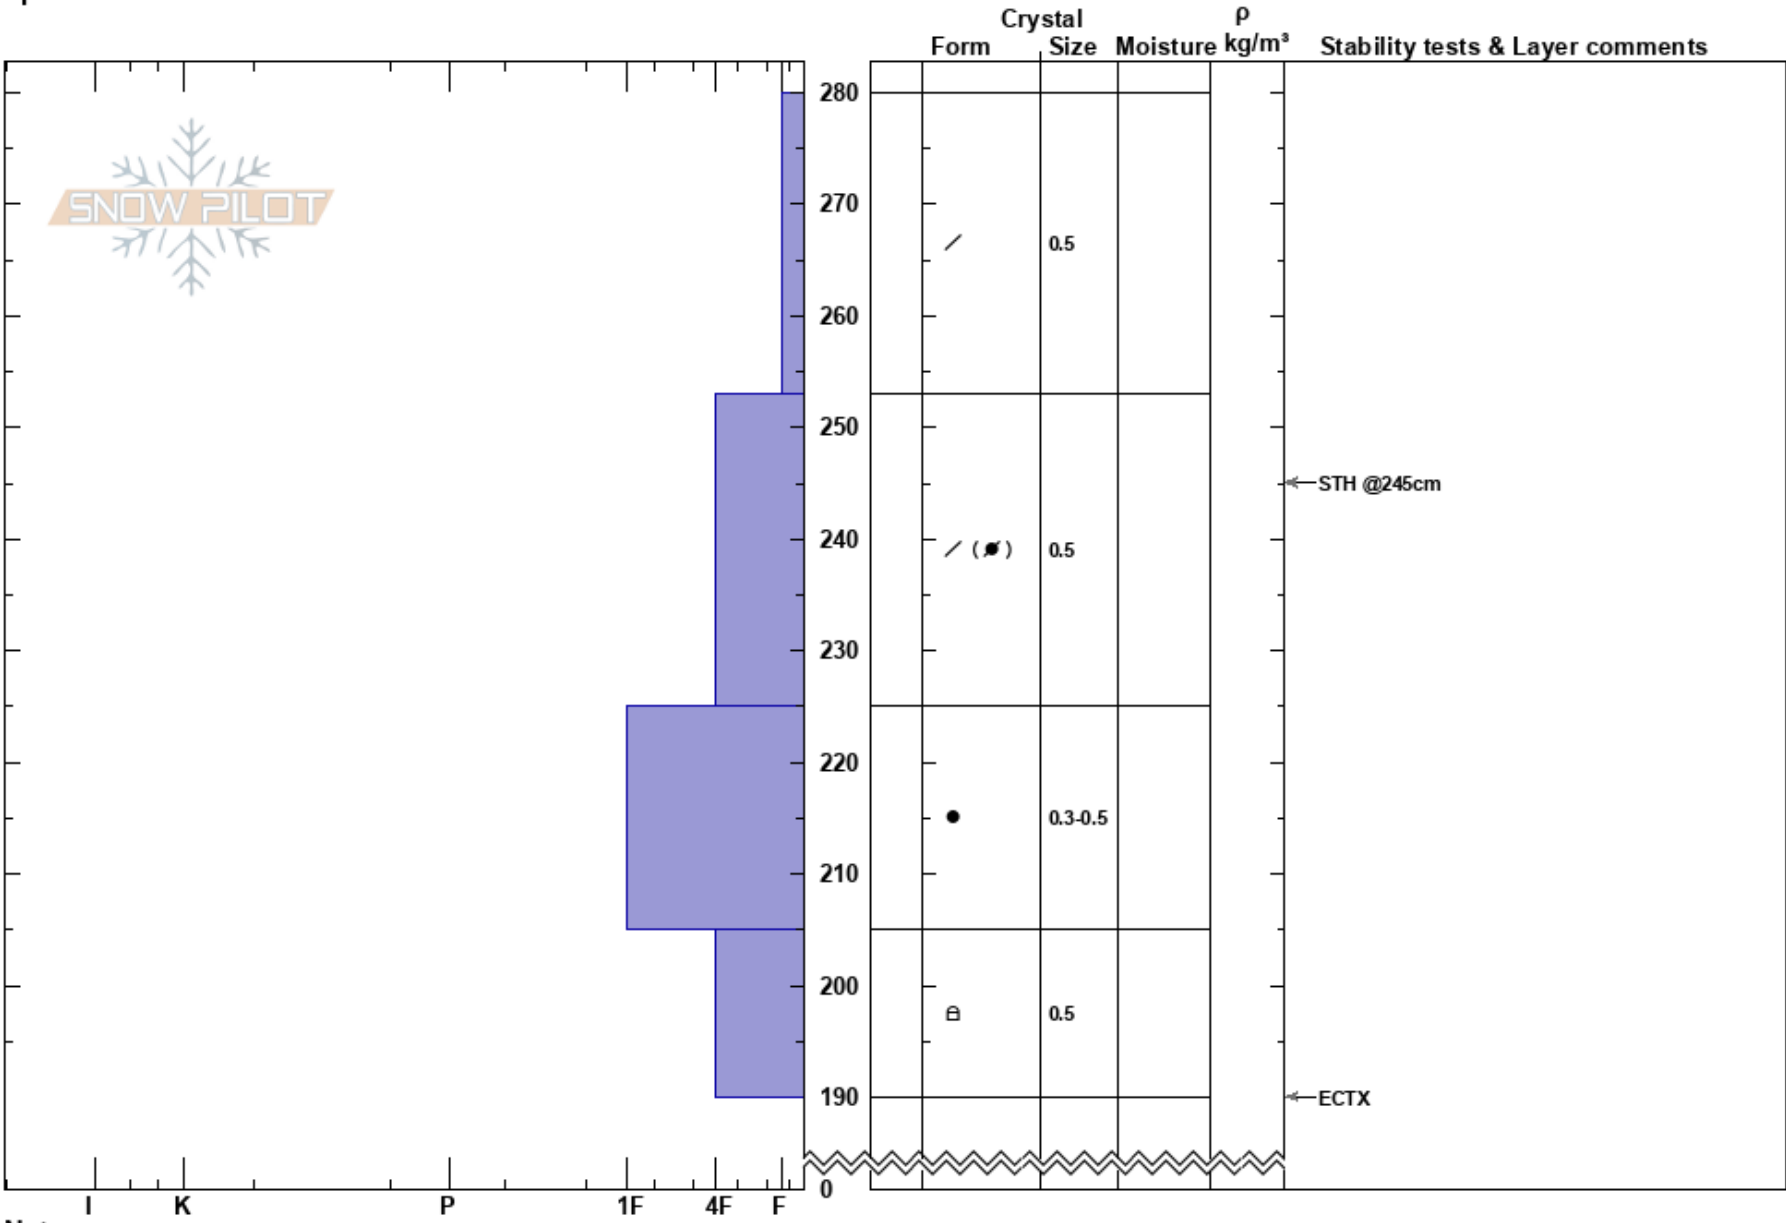

Tower NNTL
 Rabbit Ears Pass
 CO
 Elevation: 10523 ft
 Aspect:
 Specifics:

Austin DiVesta
 03/15/2022 - 11:00am
 Co-ord: 40.54015N, -106.67795W
 Slope Angle:
 Wind Loading:

Stability: Very Good
 Air Temperature:
 Sky Cover: CLR
 Precipitation: NO
 Wind: W Light Breeze

HS:280

Layer Notes:

Notes: