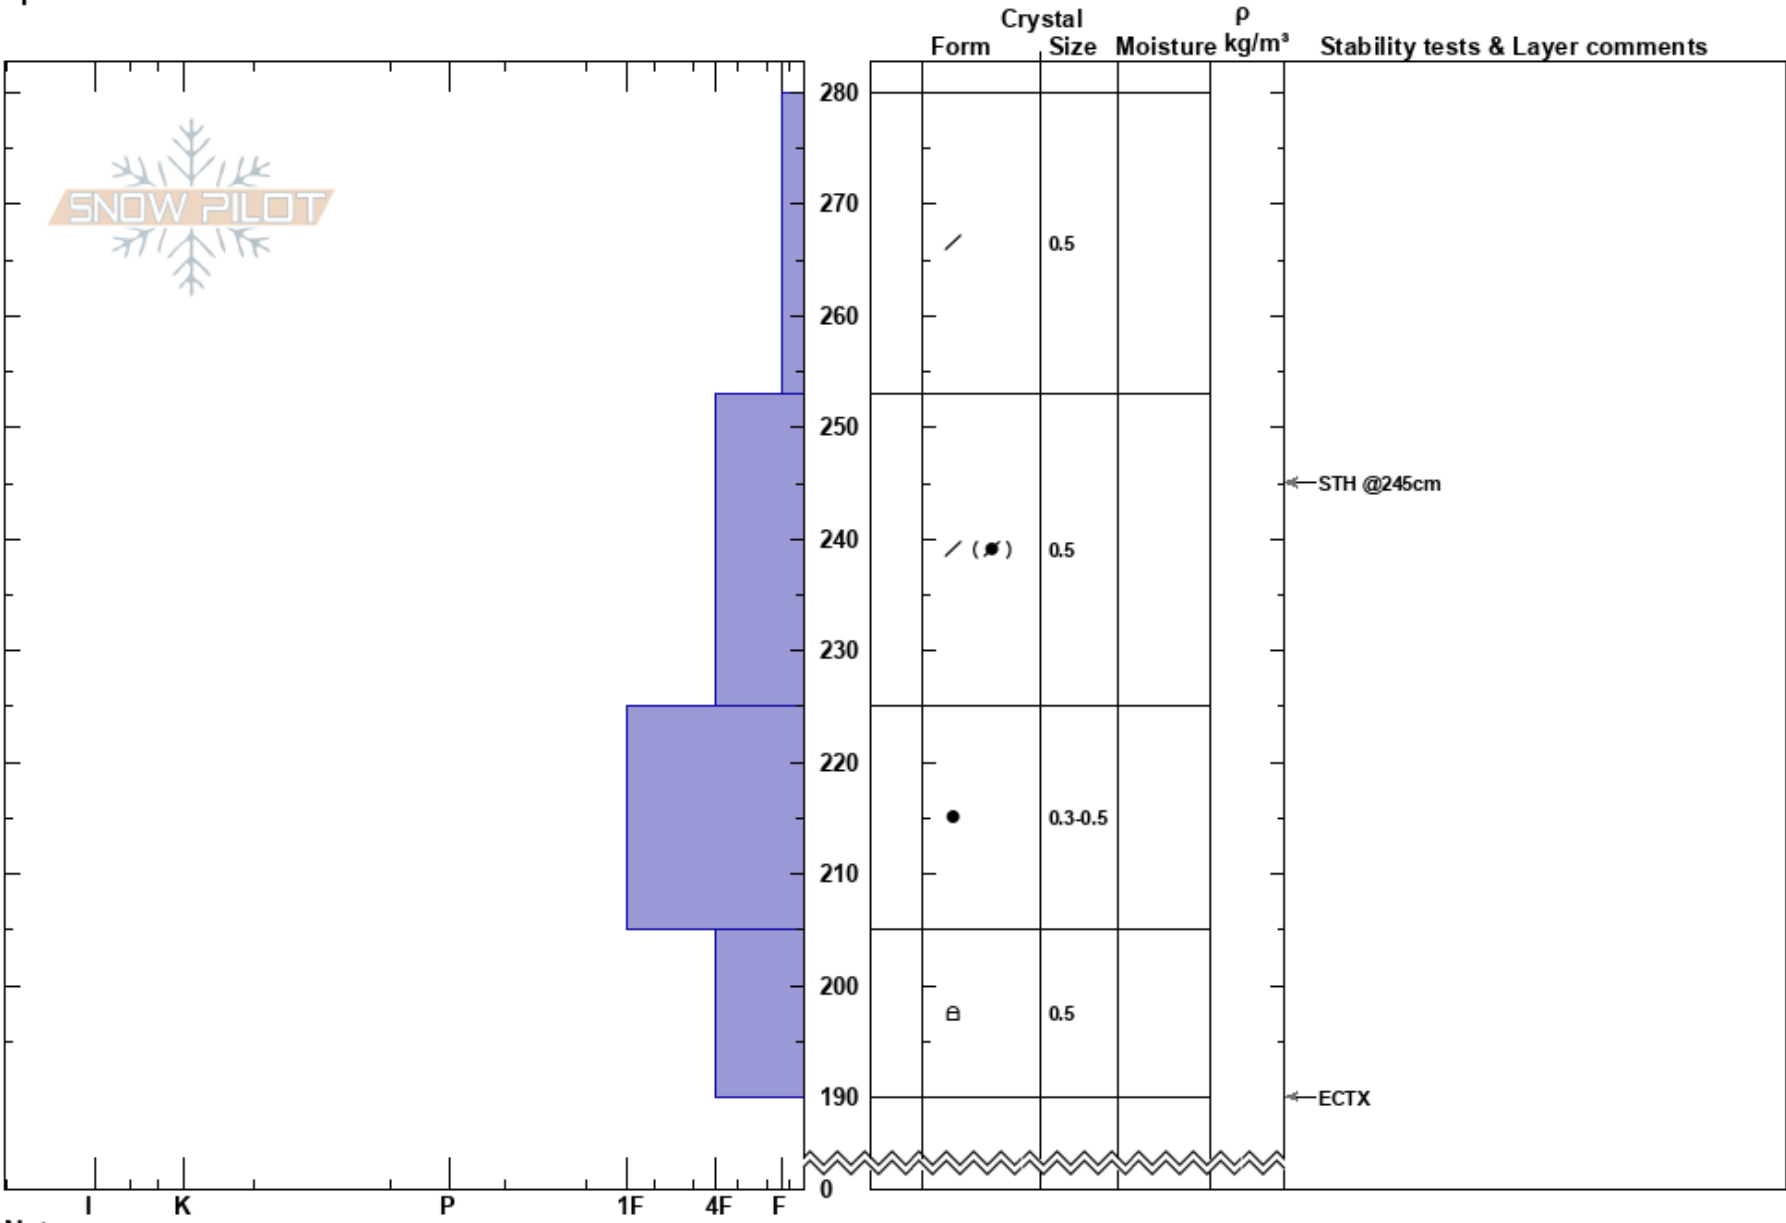

Tower NNTL
 Rabbit Ears Pass
 CO
 Elevation: 10523 ft
 Aspect:
 Specifics:

Austin DiVesta
 03/15/2022 - 11:00am
 Co-ord: 40.54015N, -106.67795W
 Slope Angle:
 Wind Loading:

Stability: Very Good
 Air Temperature:
 Sky Cover: CLR
 Precipitation: NO
 Wind: W Light Breeze

HS:280 Layer Notes:

Notes: