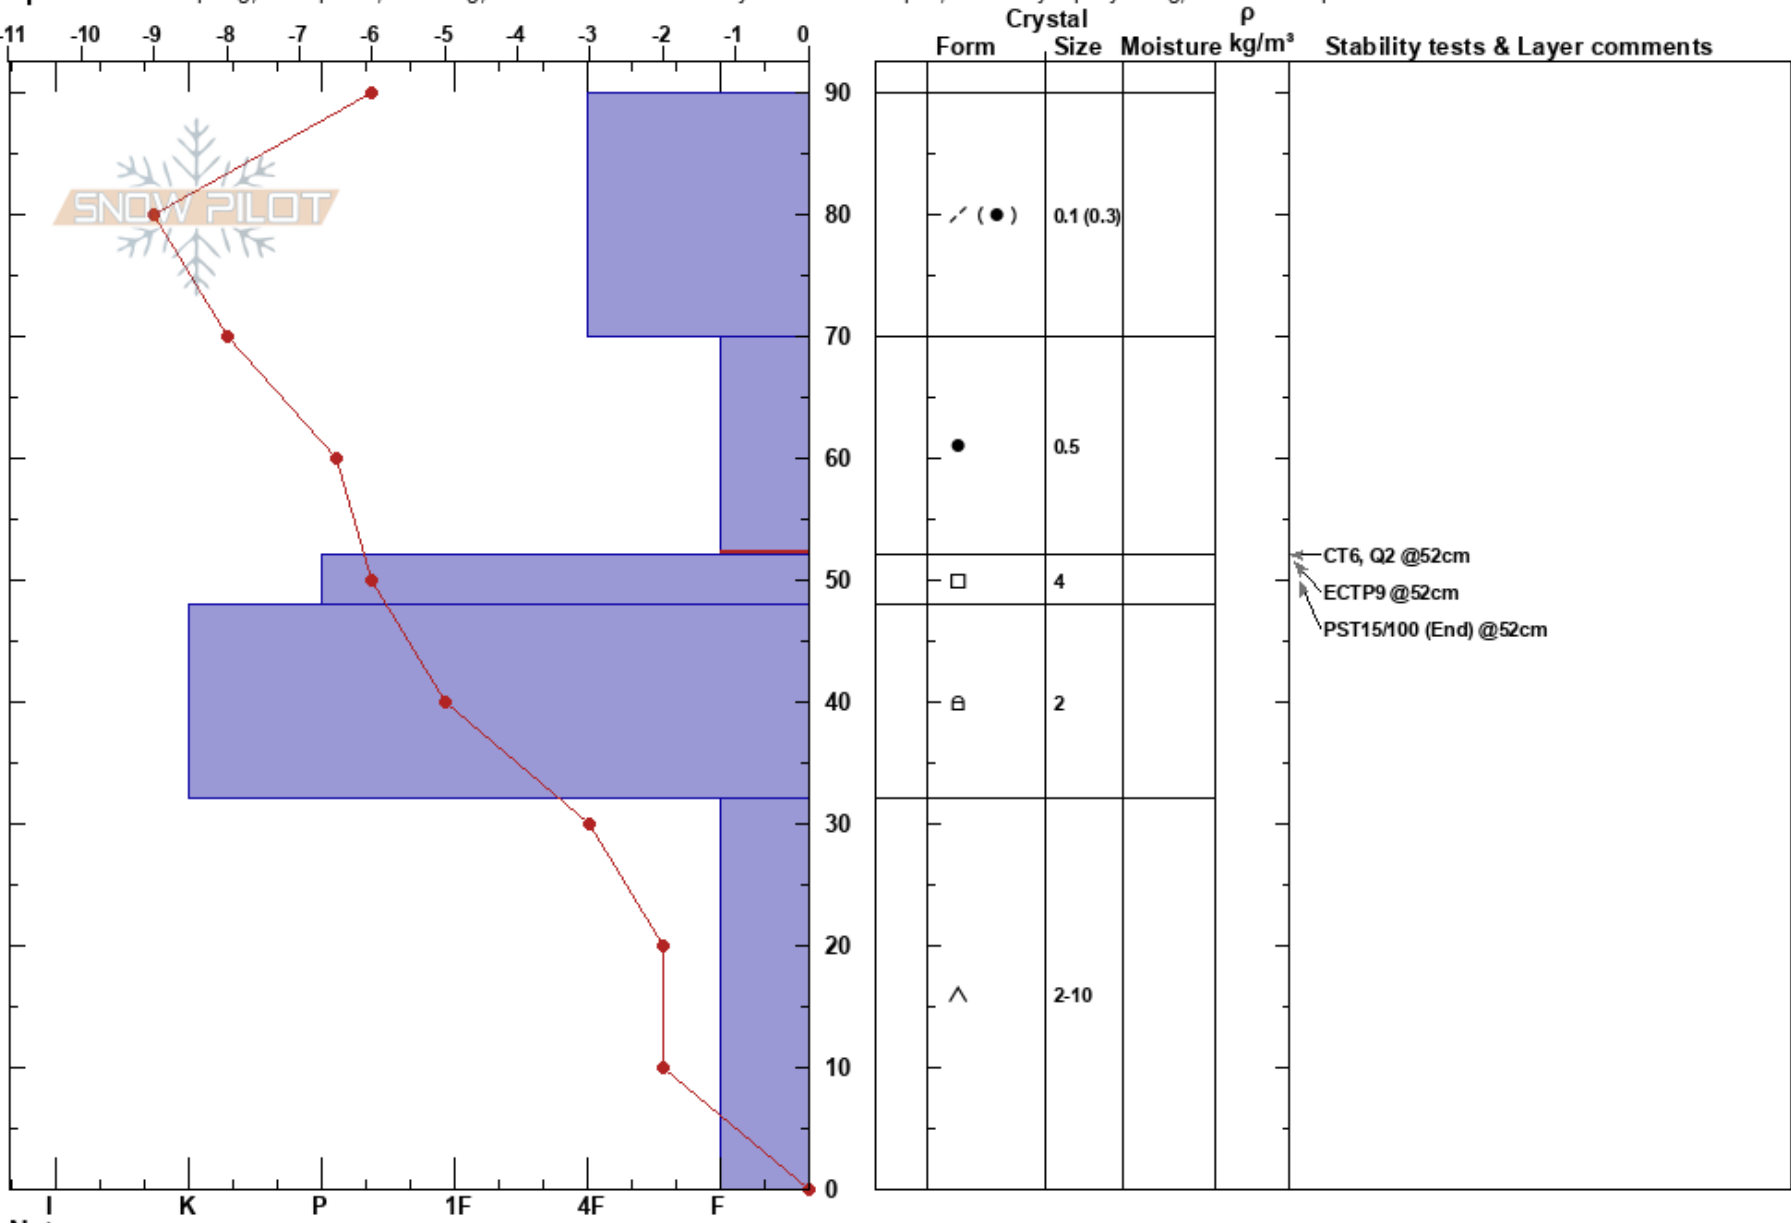

Old Carriage Road.INDE  
 Sawatch  
 CO  
 Elevation: 10601 ft  
 Aspect: 326°

Jesse Yelverton  
 03/12/2022 - 12:00pm  
 Co-ord: 13S 3688 13W 4325292N  
 Slope Angle: 3°  
 Wind Loading: no

Stability:  
 Air Temperature: -1°C  
 Sky Cover: CLR  
 Precipitation: NO  
 Wind: Calm  
 HS: 90  
 PF: 30  
 PS: 10  
 70-52cm: Problematic layer

**Specifics:** Collapsing, widespread; Cracking; Recent avalanche activity on different slopes; Instability rapidly rising; We skied slope

Notes: