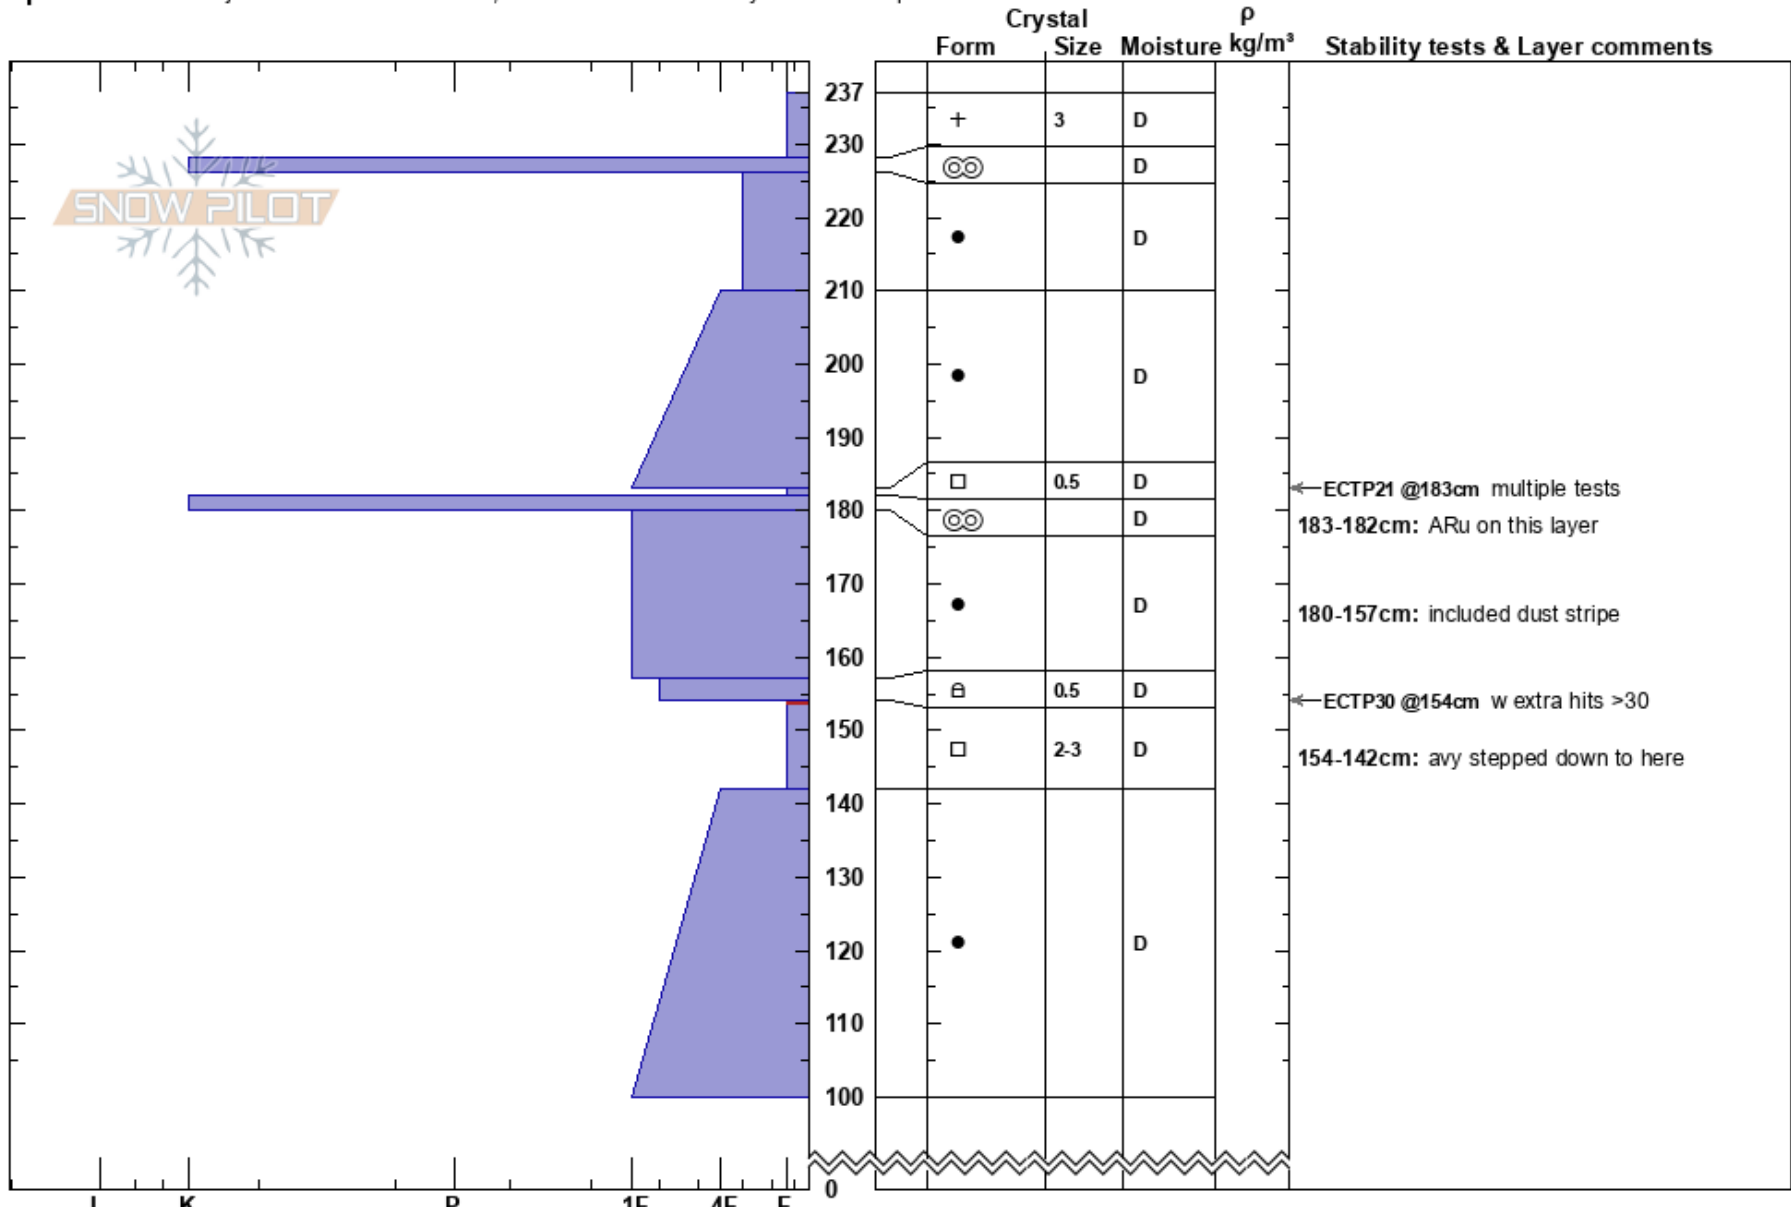

20220314 Elk Creek
 West Elks
 CO
Elevation: 10462 ft
Aspect:

Ben Pritchett
 03/14/2022 - 2:30pm
Co-ord: 13S 320005W 4303471N
Slope Angle:
Wind Loading: no

Stability:
Air Temperature: 28°C
Sky Cover: FEW
Precipitation: NO
Wind: N Light Breeze

HS:237
Layer Notes:
 183-182cm: ARu on this layer
 180-157cm: included dust stripe
 154-142cm: avy stepped down to here
 154-142cm: Problematic layer

Specifics: Pit is adjacent to avalanche: crown; Recent avalanche activity on similar slopes

Notes: Profile dug in the crown of an avalanche that a snowboarder triggered the day prior. 9cm of snow fell overnight, covering the bed surface.