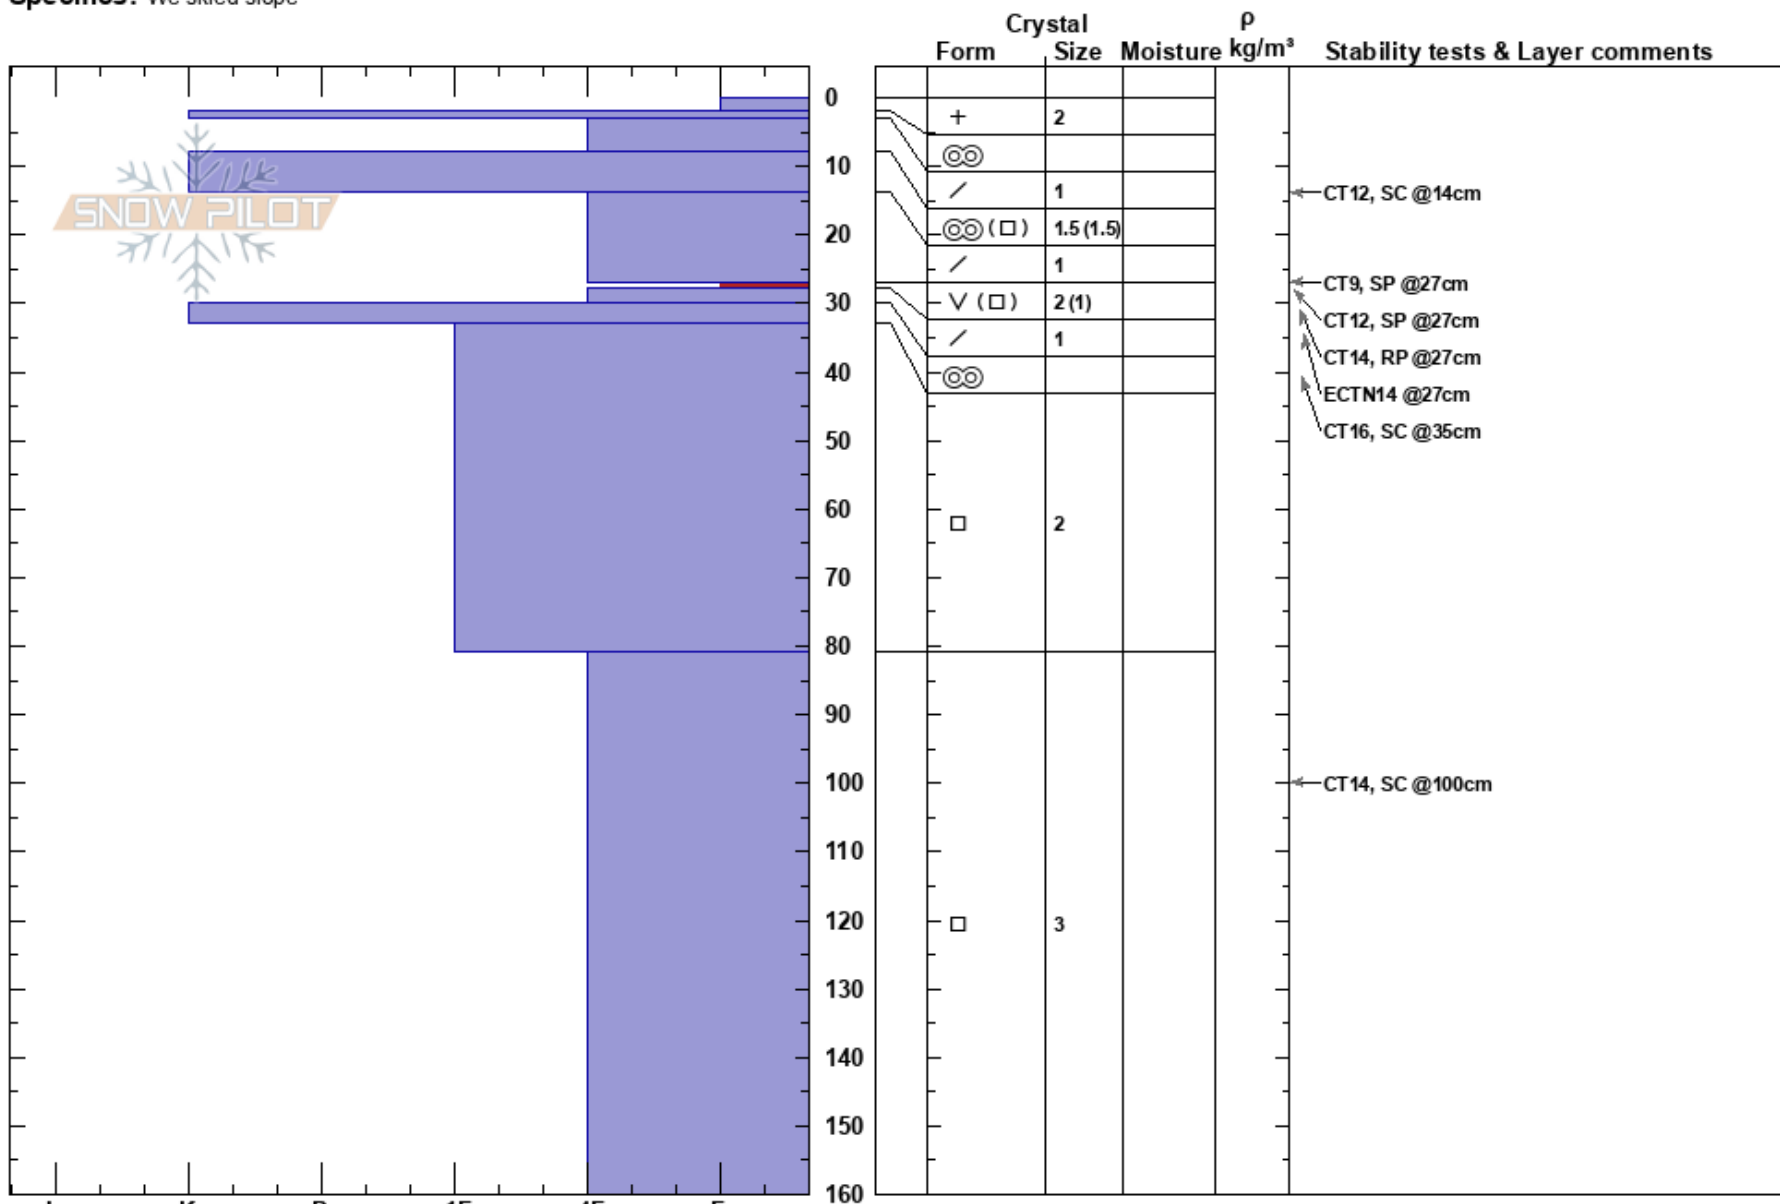

KE1
 Monashee
 BC
 Elevation: 2025 m
 Aspect: 110°
 Specifics: We skied slope

Gabriel Porter-Henry
 14/03/2022 - 12:45
 Co-ord: 49.23876N, -117.86408W
 Slope Angle: 30°
 Wind Loading: no

Stability: Good
 Air Temperature: -2°C
 Sky Cover: X
 Precipitation: S-1
 Wind: E Light Breeze

HS: 160
 27-28cm: Feb 27 SH
 27-28cm: Problematic layer

Notes: Investigating presence of Feb 27th SH layer in protected eastern aspect.