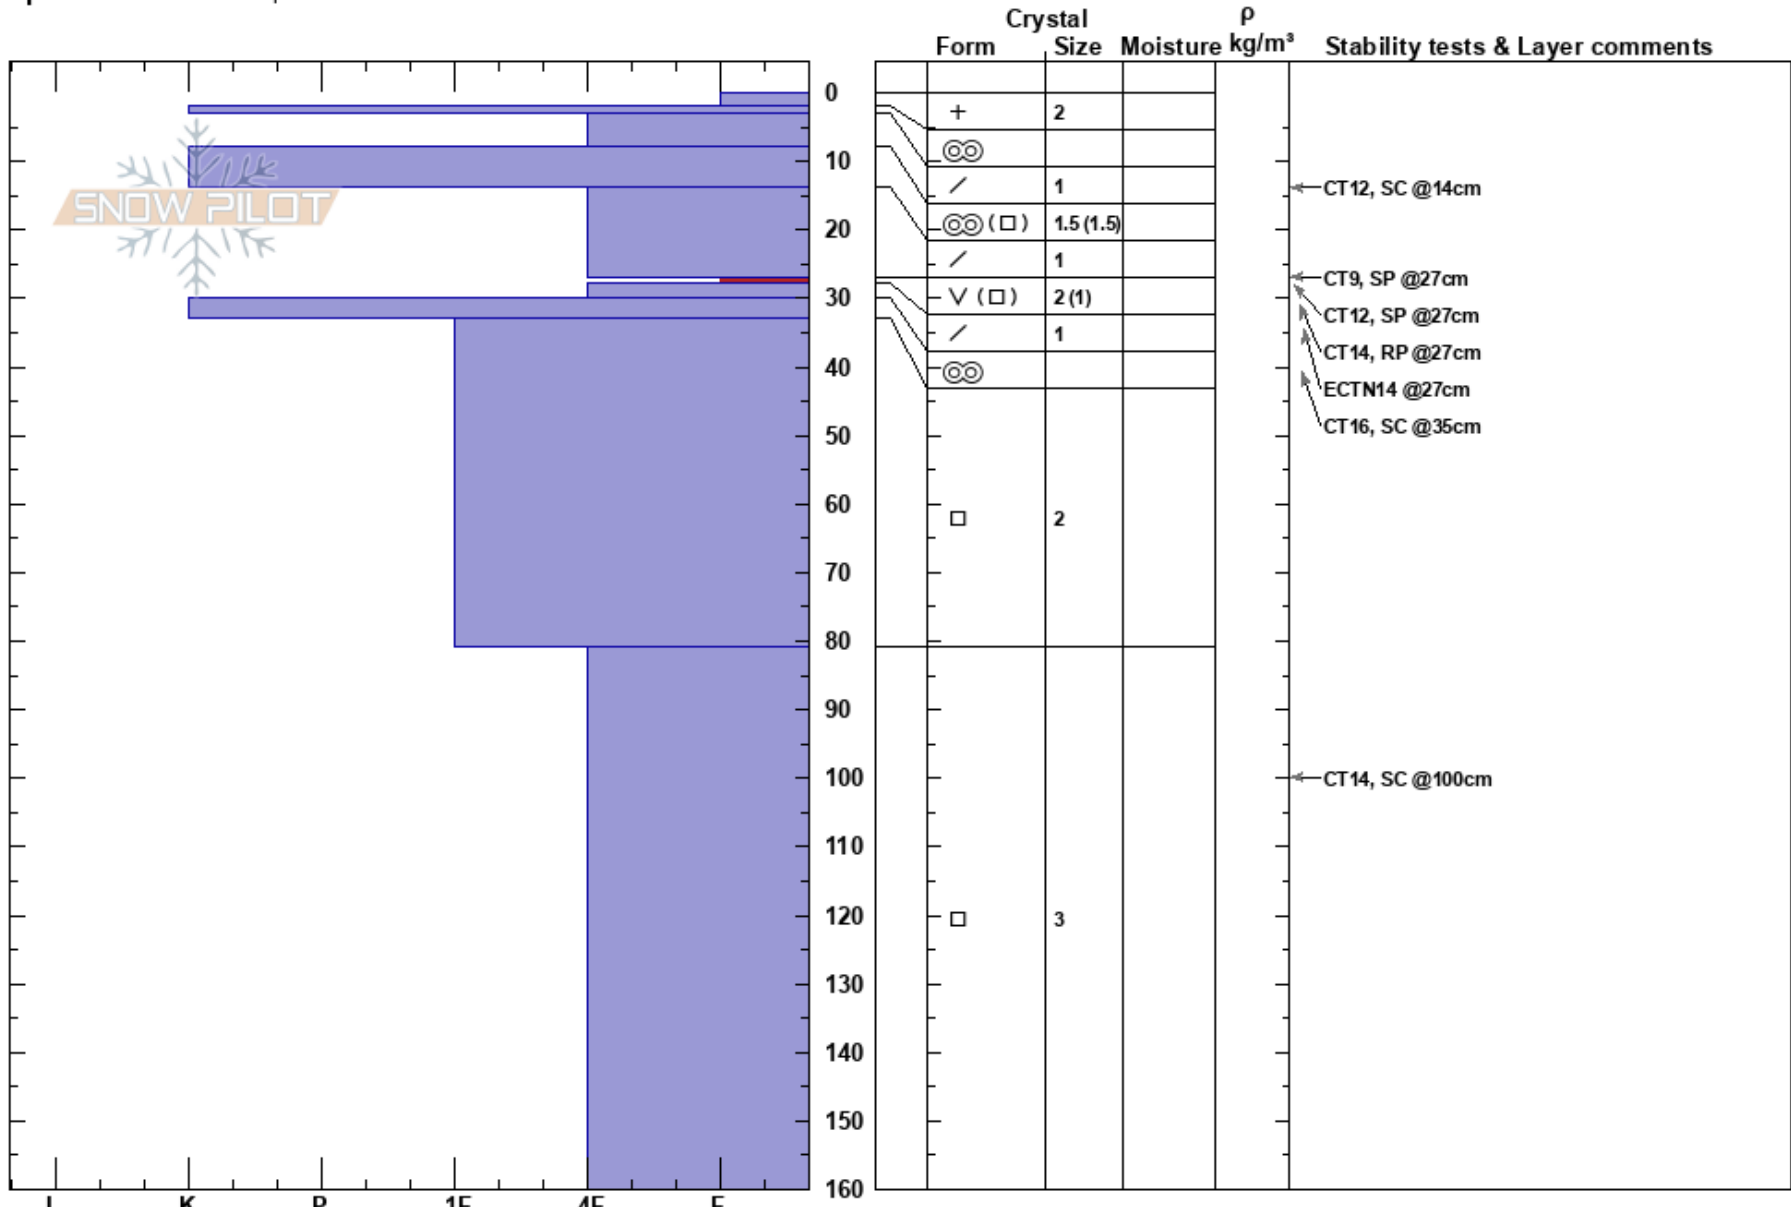

KE1
 Monashee
 BC
 Elevation: 2025 m
 Aspect: 110°
 Specifics: We skied slope

Gabriel Porter-Henry
 14/03/2022 - 12:45
 Co-ord: 49.23876N, -117.86408W
 Slope Angle: 30°
 Wind Loading: no

Stability: Good
 Air Temperature: -2°C
 Sky Cover: X
 Precipitation: S-1
 Wind: E Light Breeze

HS: 160
 27-28cm: Feb 27 SH
 27-28cm: Problematic layer

Notes: Investigating presence of Feb 27th SH layer in protected eastern aspect.