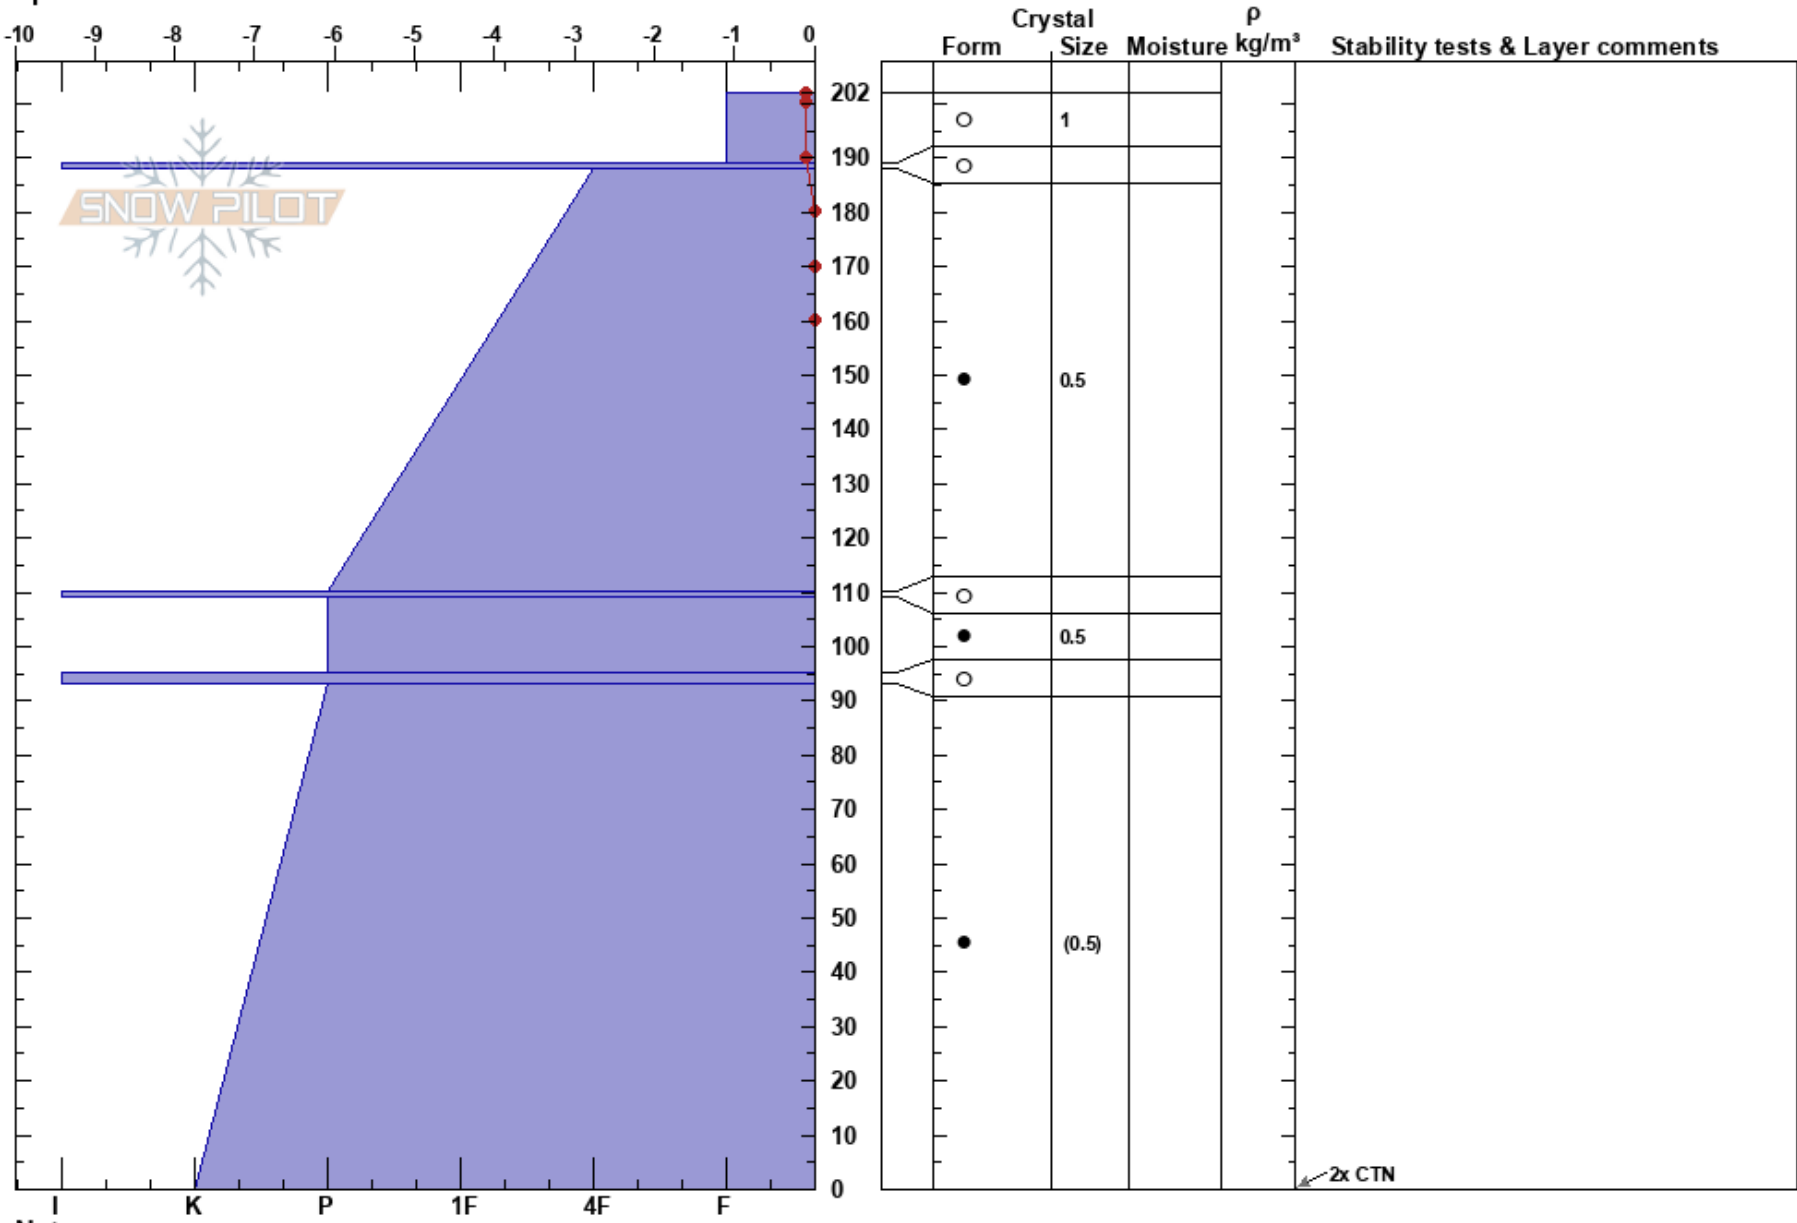

Panorama Dome
 Sierra Nevada
 CA
 Elevation: 8680 ft
 Aspect: E
 Specifics:

mike smith
 03/14/2022 - 1:40pm
 Co-ord:
 Slope Angle: 26°
 Wind Loading: no

Stability:
 Air Temperature: 9.5°C
 Sky Cover: CLR
 Precipitation: NO
 Wind: W Light Breeze

HS:202 PF: 5 Layer Notes:

Notes:

2x CTN