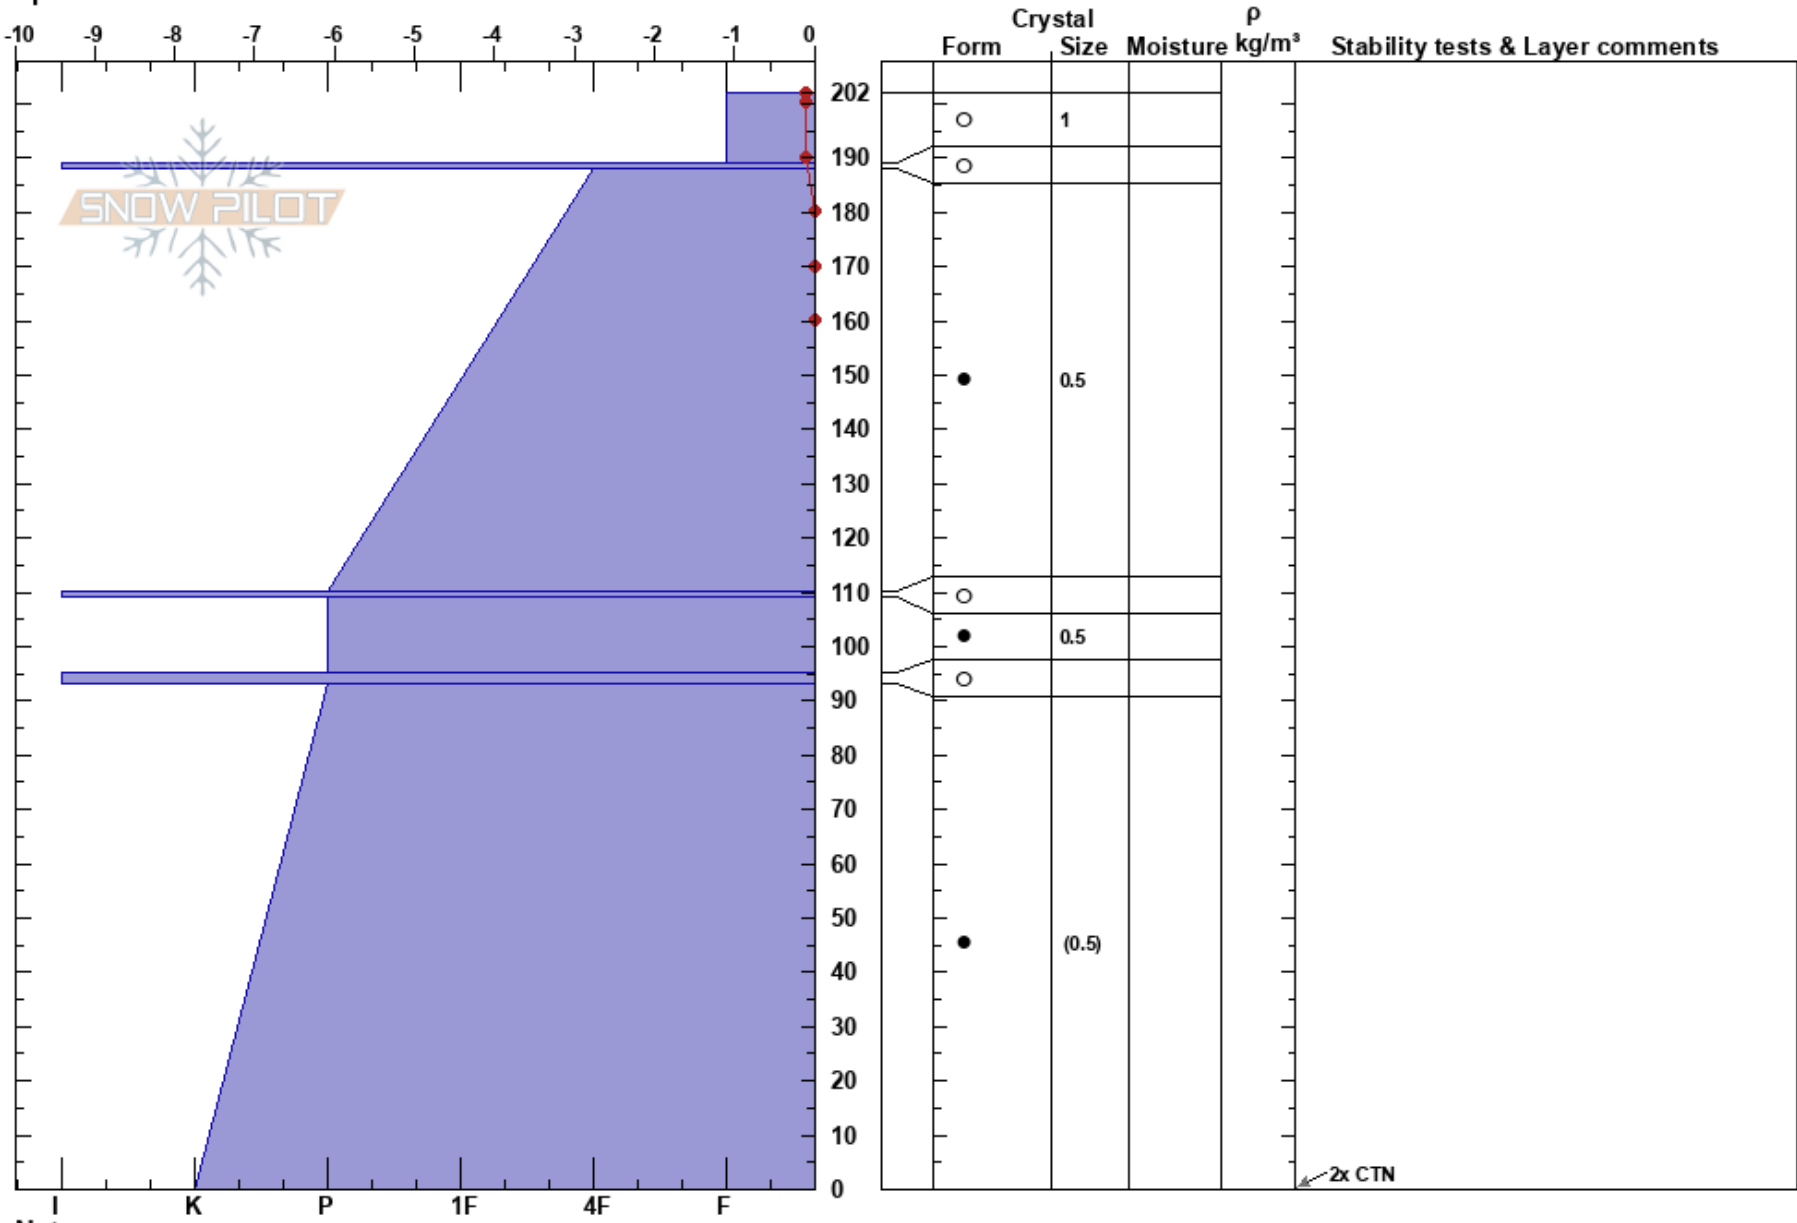

Panorama Dome
 Sierra Nevada
 CA
 Elevation: 8680 ft
 Aspect: E
 Specifics:

mike smith
 03/14/2022 - 1:40pm
 Co-ord:
 Slope Angle: 26°
 Wind Loading: no

Stability:
 Air Temperature: 9.5°C
 Sky Cover: CLR
 Precipitation: NO
 Wind: W Light Breeze

HS:202 PF: 5

Layer Notes:

Notes: