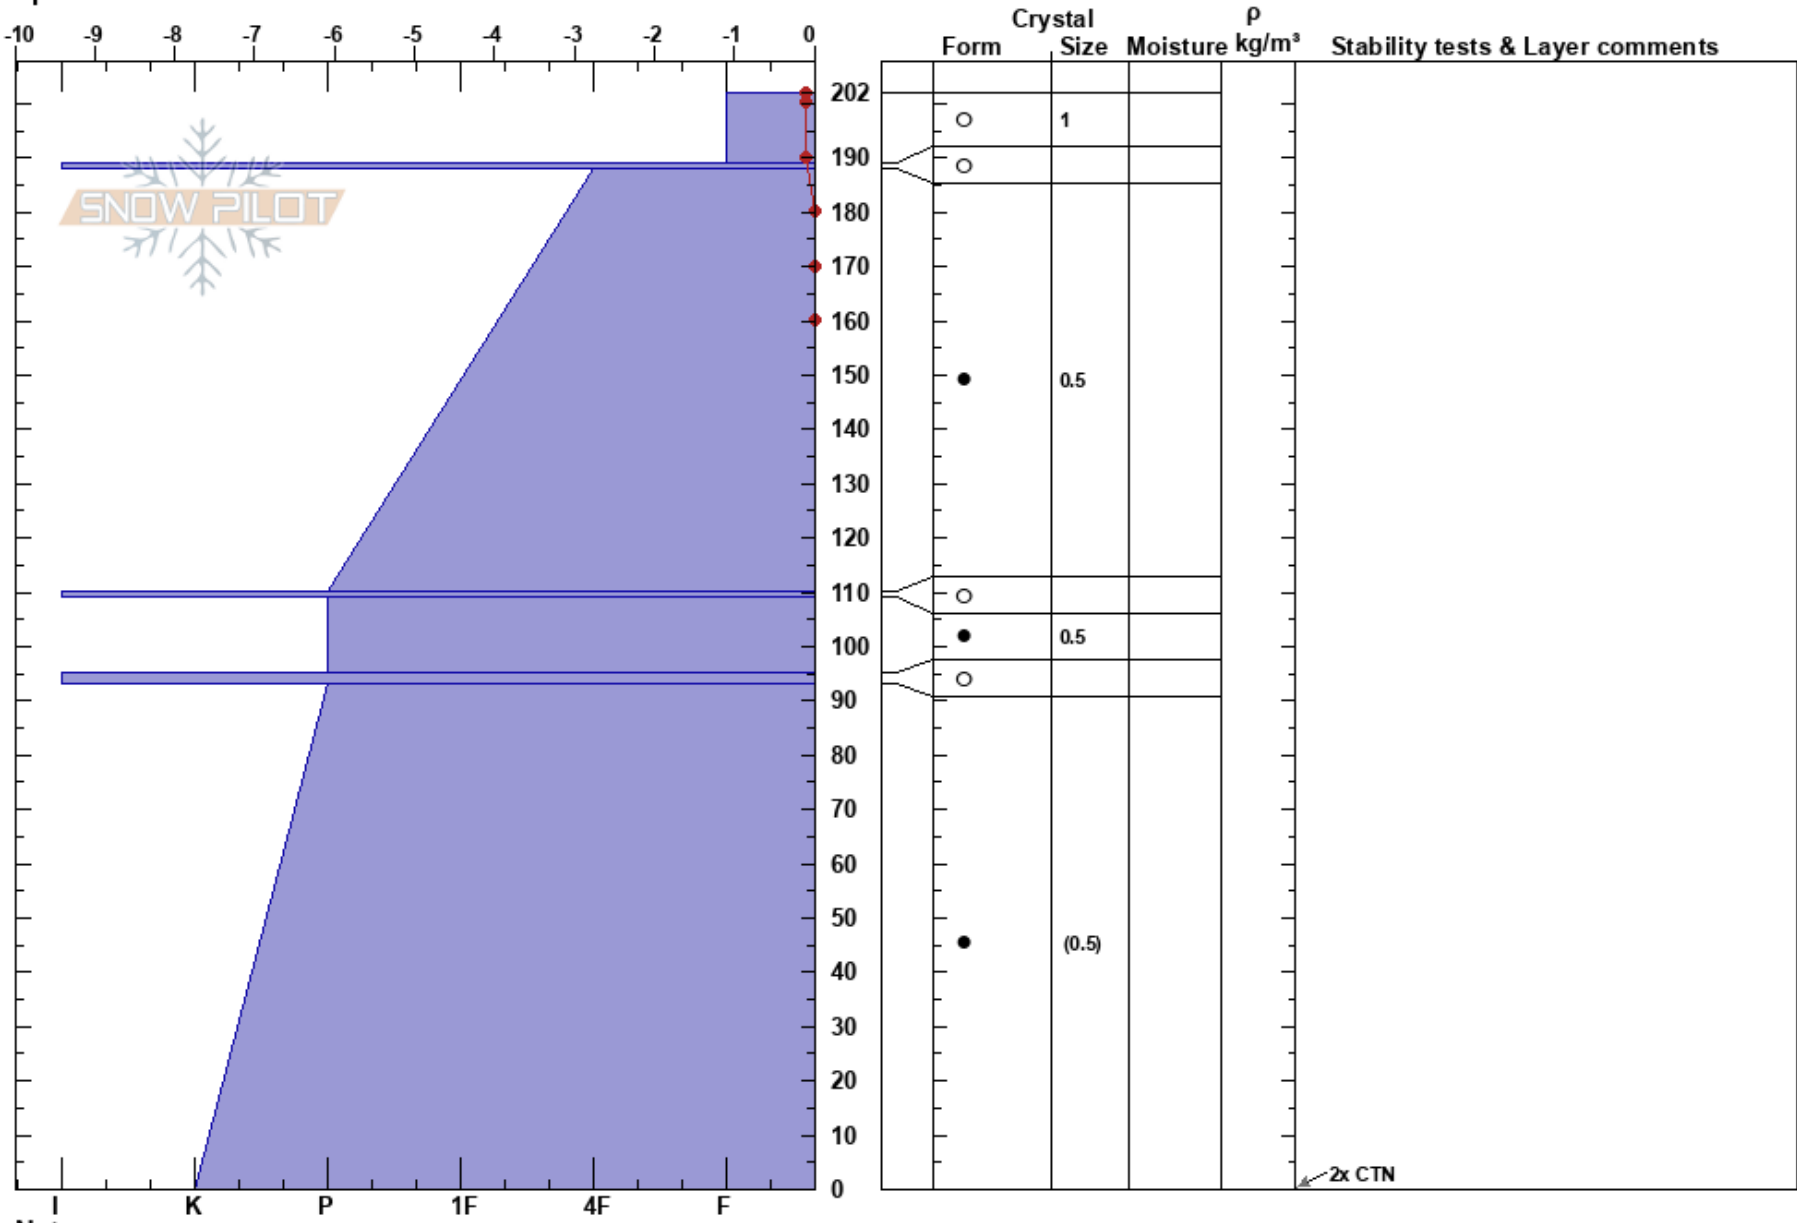

Panorama Dome
 Sierra Nevada
 CA
 Elevation: 8680 ft
 Aspect: E
 Specifics:

mike smith
 03/14/2022 - 1:40pm
 Co-ord:
 Slope Angle: 26°
 Wind Loading: no

Stability:
 Air Temperature: 9.5°C
 Sky Cover: CLR
 Precipitation: NO
 Wind: W Light Breeze

HS:202 PF: 5 Layer Notes:

Notes: