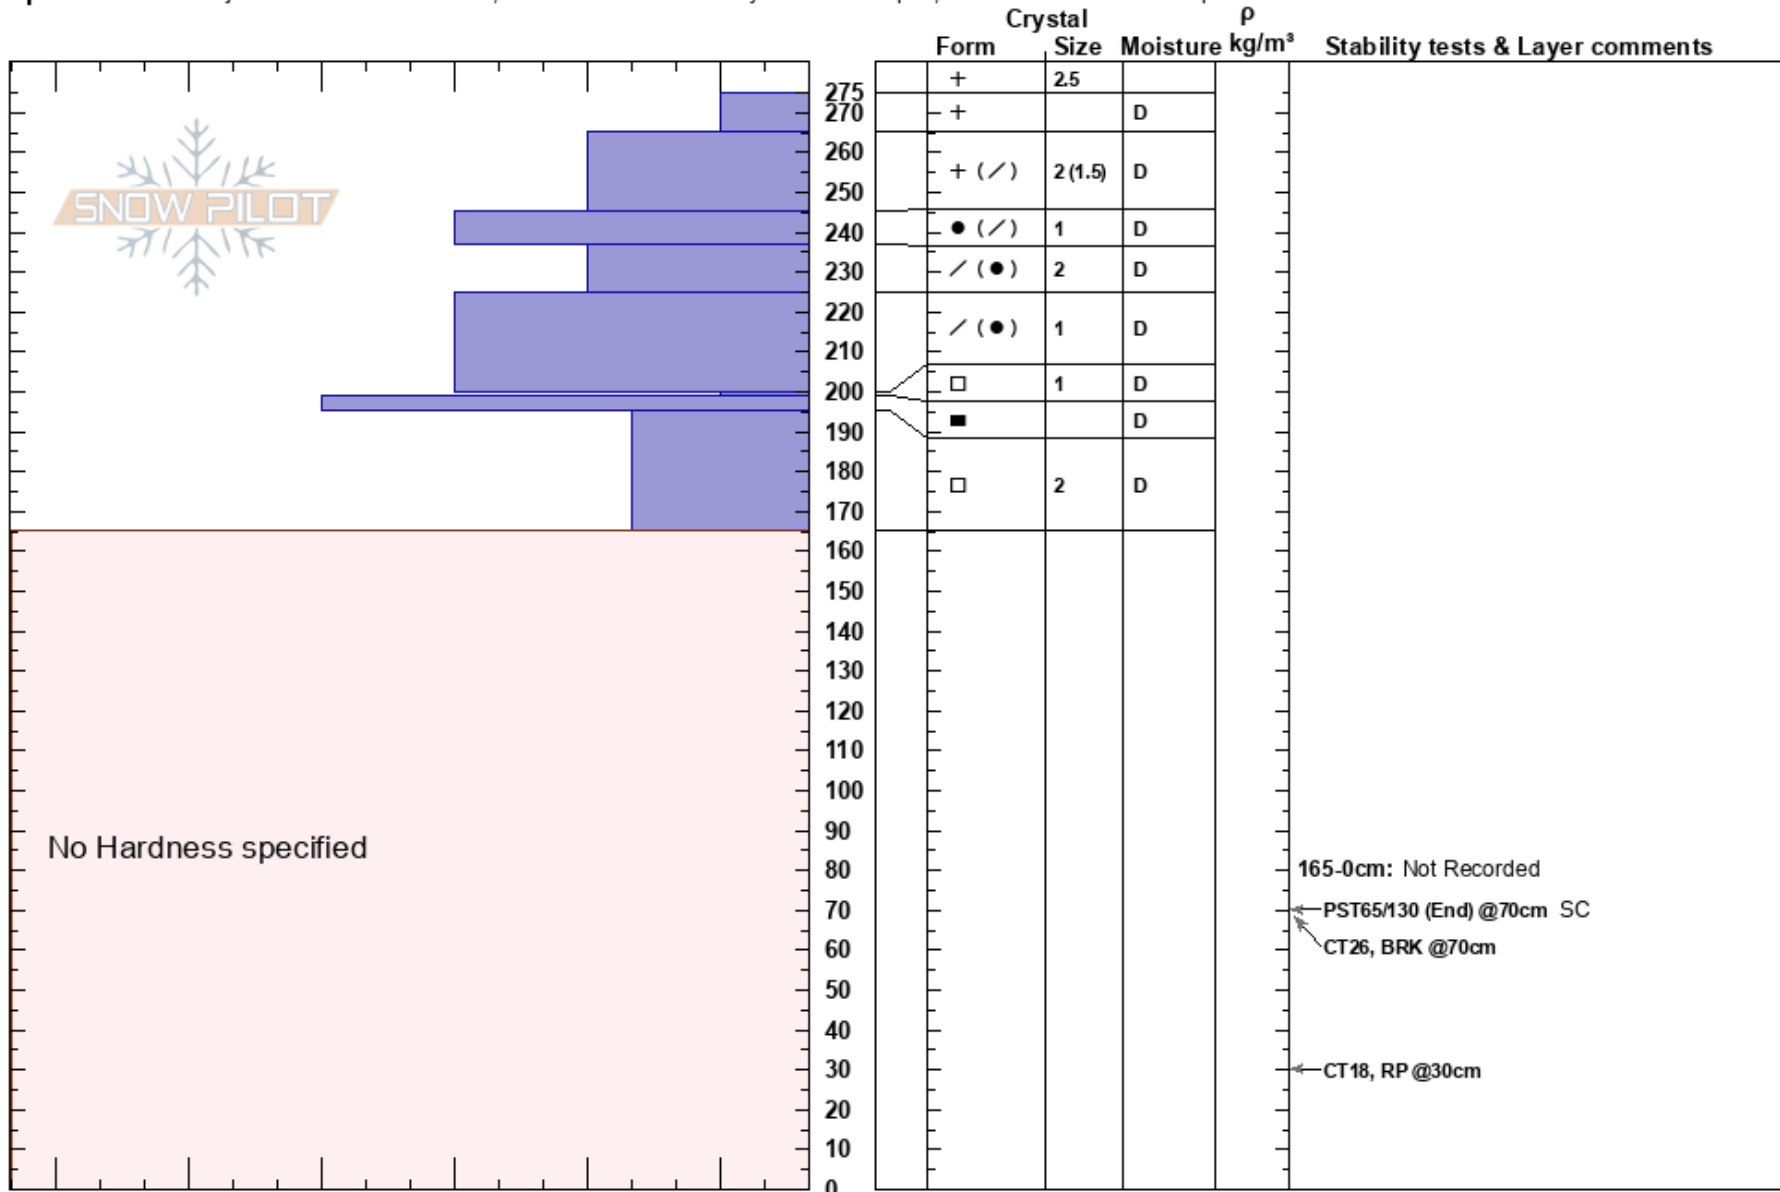

PF: 25

200-199cm: Problematic layer

WY

Co-ord: 13T 341640E 4549228N

Sky Cover: FEW

PS: 15

165-0cm: Not Recorded

Elevation: 3126 m

Slope Angle: 33°

Precipitation: NO

Wind: SW Light Breeze

Aspect: NE

Wind Loading: previous

Specifics: Pit is adjacent to avalanche: crown; Recent avalanche activity on similar slopes; Snowmobile tracks on slope

165-0cm: Not Recorded

← PST65/130 (End) @70cm SC

← CT26, BRK @70cm

← CT18, RP @30cm

Notes: Profile completed adjacent to crown wall.