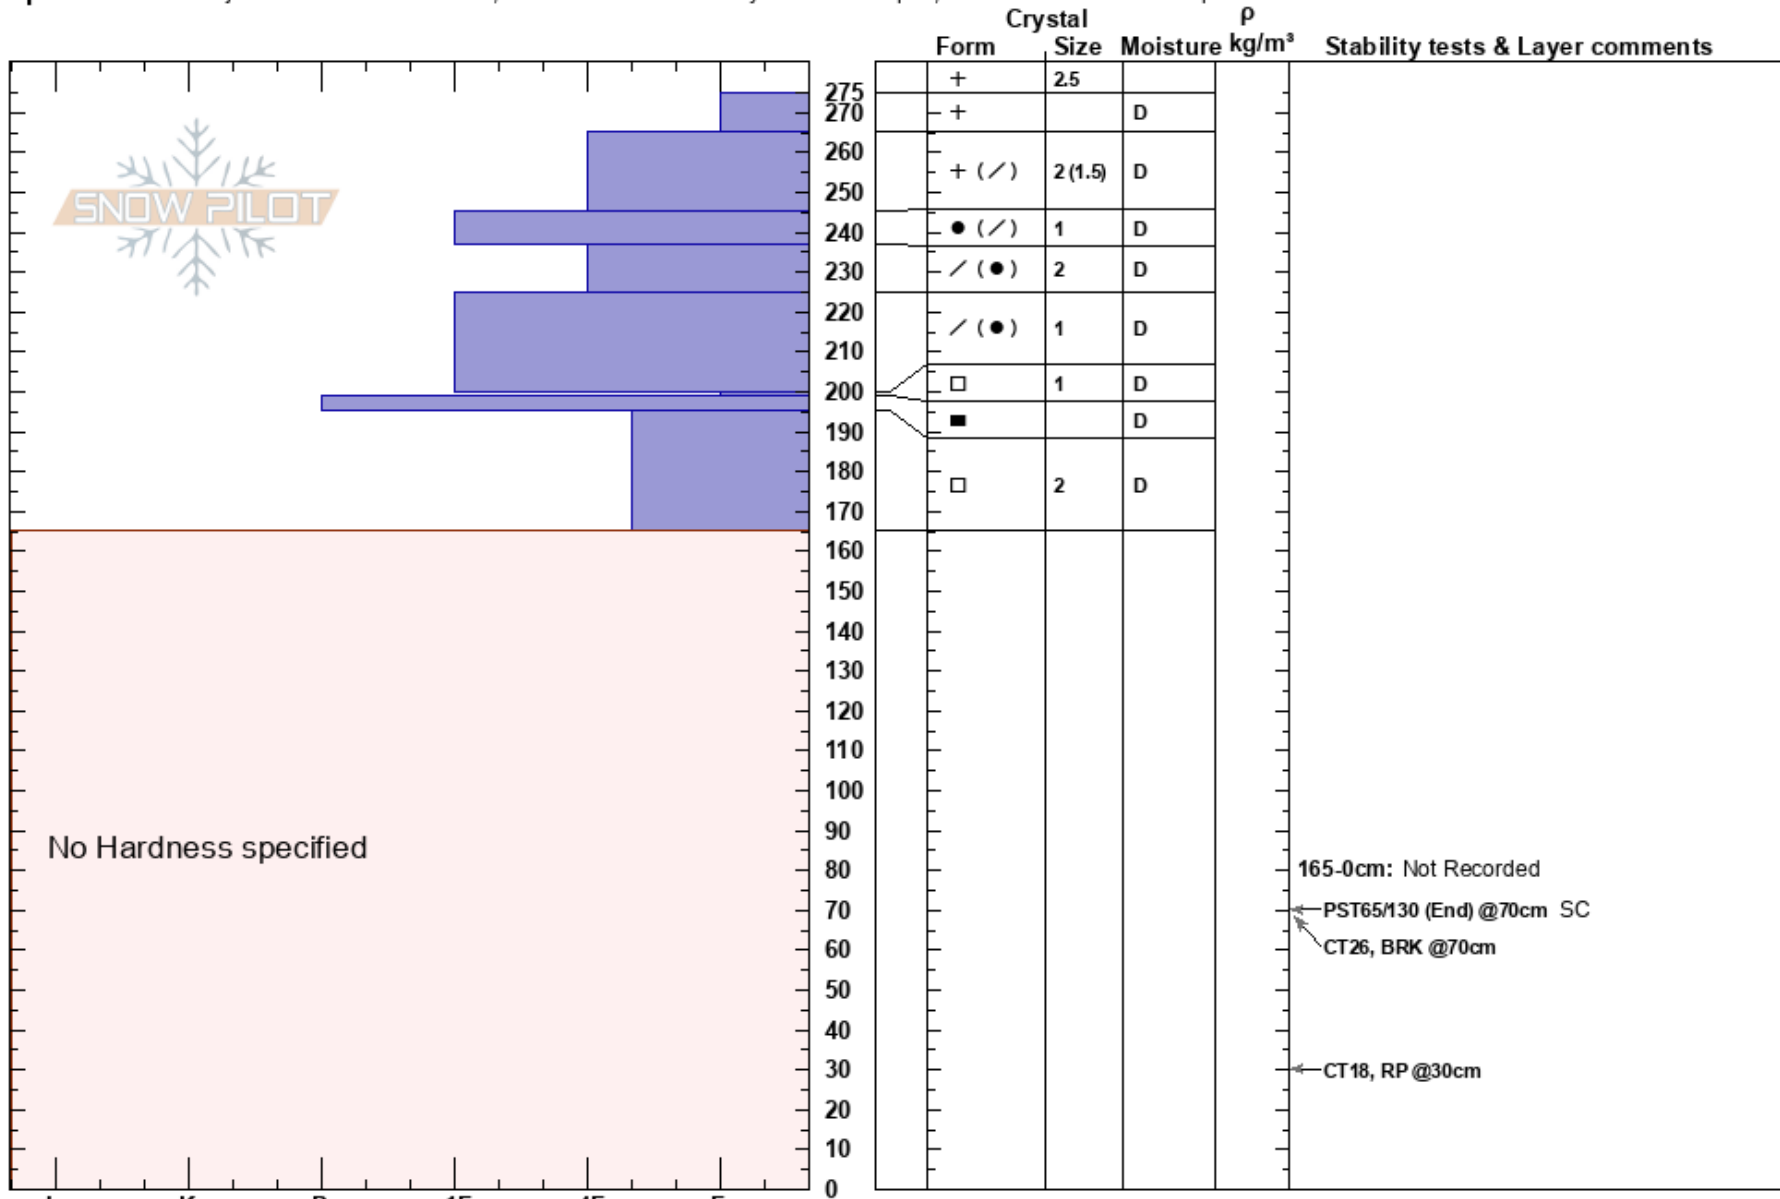

PF: 25

200-199cm: Problematic layer

WY

Co-ord: 13T 341640E 4549228N

Sky Cover: FEW

PS: 15

165-0cm: Not Recorded

Elevation: 3126 m

Slope Angle: 33°

Precipitation: NO

Wind: SW Light Breeze

Aspect: NE

Wind Loading: previous

Specifics: Pit is adjacent to avalanche: crown; Recent avalanche activity on similar slopes; Snowmobile tracks on slope

Notes: Profile completed adjacent to crown wall.